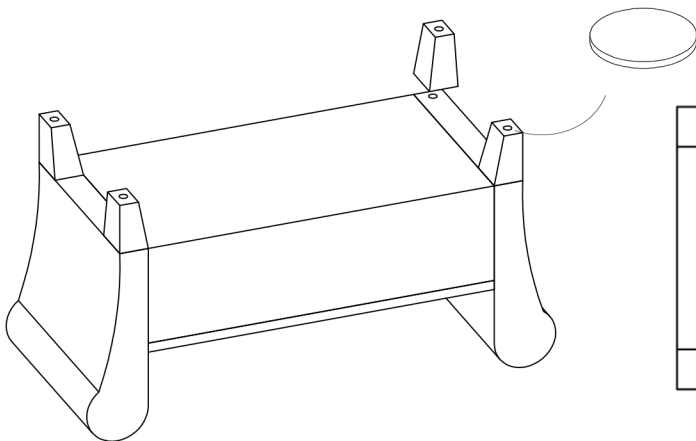

Weight Limitation

LB 530 LBS

EXPLOSIVE VIEW

B

PARTS LIST

#1	x1
	

#2	x4
	

#3	x4
	

HARDWARE LIST

#A	x4
	
M6"*100mm	

TOOL LIST

#B	x1
	

HARDWARE SPARE LIST

#C	x1
	
M6"*100mm	

ASSEMBLY INSTRUCTIONS

STEP-1