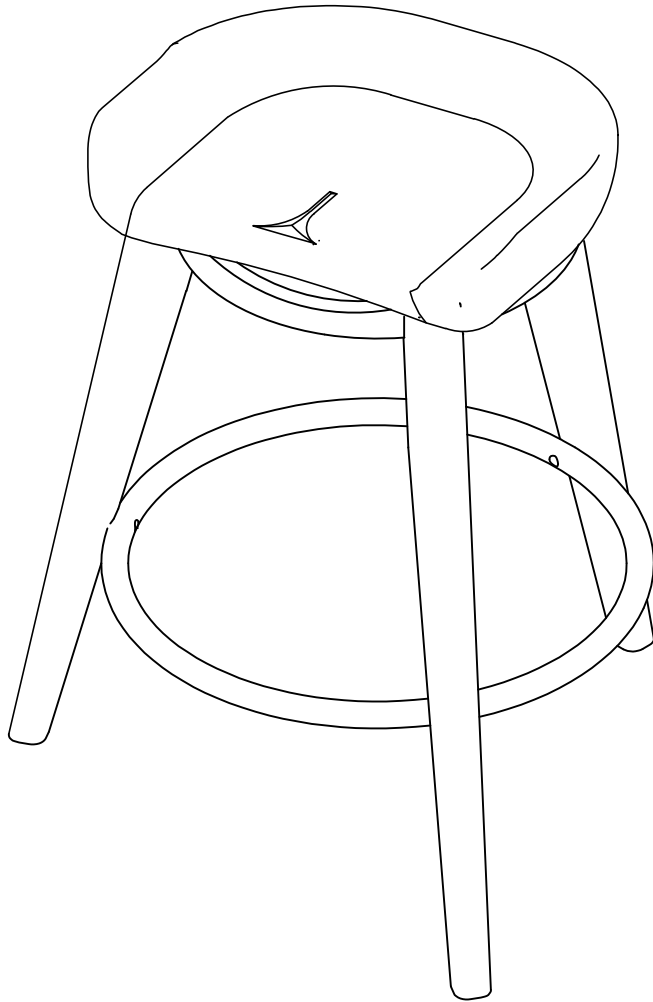

HULALA

H O M E

ITEM NO.BSQN1002

NOTE :

This brochure contains IMPORTANT safty info. Please read and keep for future reference.