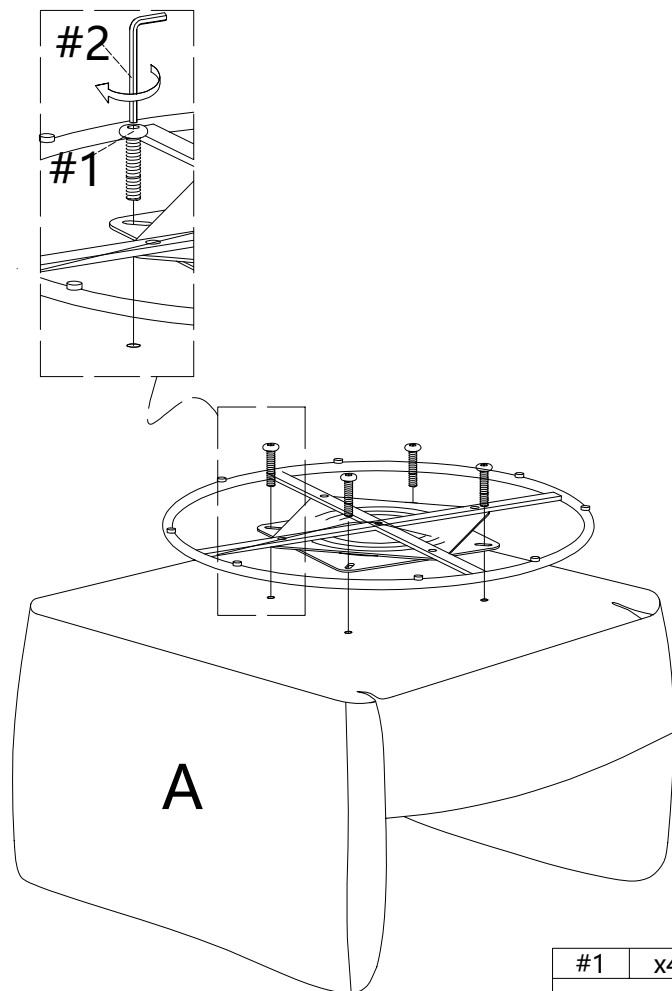

Weight Limitation
250 LBS

PARTS LIST

HARDWARE LIST

#1	x8
	
Bolt	
M6x20mm	

TOOL LIST

#2	x1
	
Allen Key	
M5	

HARDWARE SPARE LIST

#1	x1
	
Bolt	
M6x20mm	

ASSEMBLY INSTRUCTIONS

STEP-1

ASSEMBLY INSTRUCTIONS

STEP-2

#1	x4	#2	x1
			
Bolt		Allen Key	
M6x20mm		M5	

ASSEMBLY INSTRUCTIONS

STEP-3

#1	x4	#2	x1
			
Bolt		Allen Key	
M6x20mm		M5	