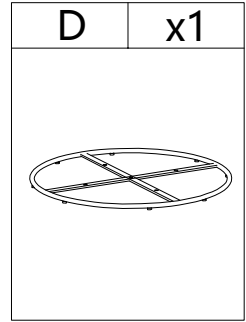

Weight Limitation
250 LBS

PARTS LIST

HARDWARE LIST

#1	x8
	
Bolt	
M6x20mm	

TOOL LIST

#2	x1
	
Allen Key	
M5	

HARDWARE SPARE LIST

#1	x1
	
Bolt	
M6x20mm	

ASSEMBLY INSTRUCTIONS

STEP-1

ASSEMBLY INSTRUCTIONS

STEP-2

#1	x4	#2	x1
			
Bolt		Allen Key	
M6x20mm		M5	

ASSEMBLY INSTRUCTIONS

STEP-3

#1	x4	#2	x1
			
Bolt		Allen Key	
M6x20mm		M5	