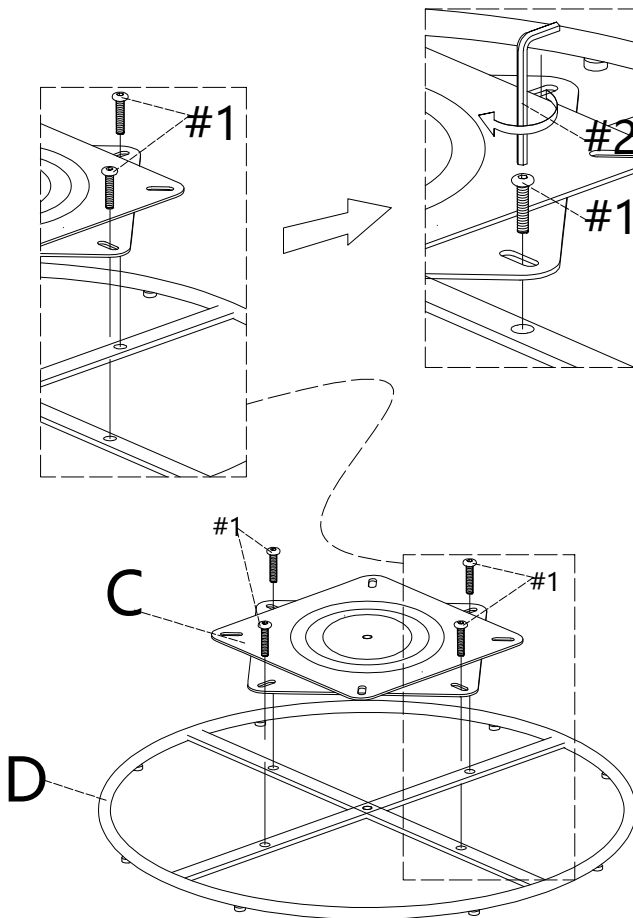

Weight Limitation
250 LBS

PARTS LIST

HARDWARE LIST

#1	x8
	
Bolt	
M6x20mm	

TOOL LIST

#2	x1
	
Allen Key	
M5	

HARDWARE SPARE LIST

#1	x1
	
Bolt	
M6x20mm	

ASSEMBLY INSTRUCTIONS

STEP-1

ASSEMBLY INSTRUCTIONS

STEP-2

#1	x4	#2	x1
			
Bolt		Allen Key	
M6x20mm		M5	

ASSEMBLY INSTRUCTIONS

STEP-3

#1	x4	#2	x1
			
Bolt		Allen Key	
M6x20mm		M5	