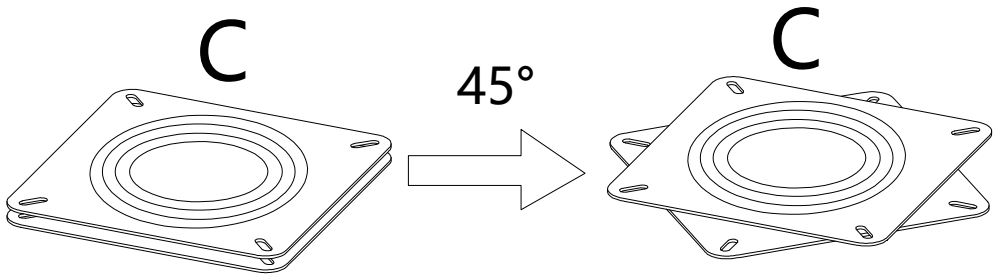

Weight Limitation
250 LBS

PARTS LIST

HARDWARE LIST

#1	x8
	
Bolt	
M6x20mm	

TOOL LIST

#2	x1
	
Allen Key	
M5	

HARDWARE SPARE LIST

#1	x1
	
Bolt	
M6x20mm	

ASSEMBLY INSTRUCTIONS

STEP-1

ASSEMBLY INSTRUCTIONS

STEP-2

#1	x4	#2	x1
			
Bolt		Allen Key	
M6x20mm		M5	

ASSEMBLY INSTRUCTIONS

STEP-3

#1	x4	#2	x1
			
Bolt		Allen Key	
M6x20mm		M5	