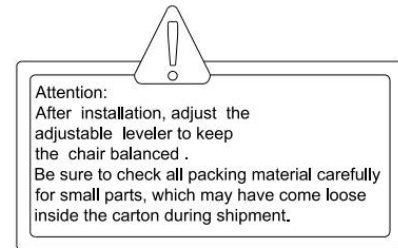

④*1
M6*16mm

Bolt

Be sure to inspect all packing material carefully for small parts, that may have come loose inside the carton during shipment.

Overview

ASSEMBLY INSTRUCTIONS

STEP 1:

STEP 2:

STEP 3:

STEP 4:

STEP 5:

Caution: Make sure armrest and seat frame flush on bottom edges before fasten all bolts!

STEP 6:

STEP 7:

STEP 8:

STEP 9:

Assembly completed.