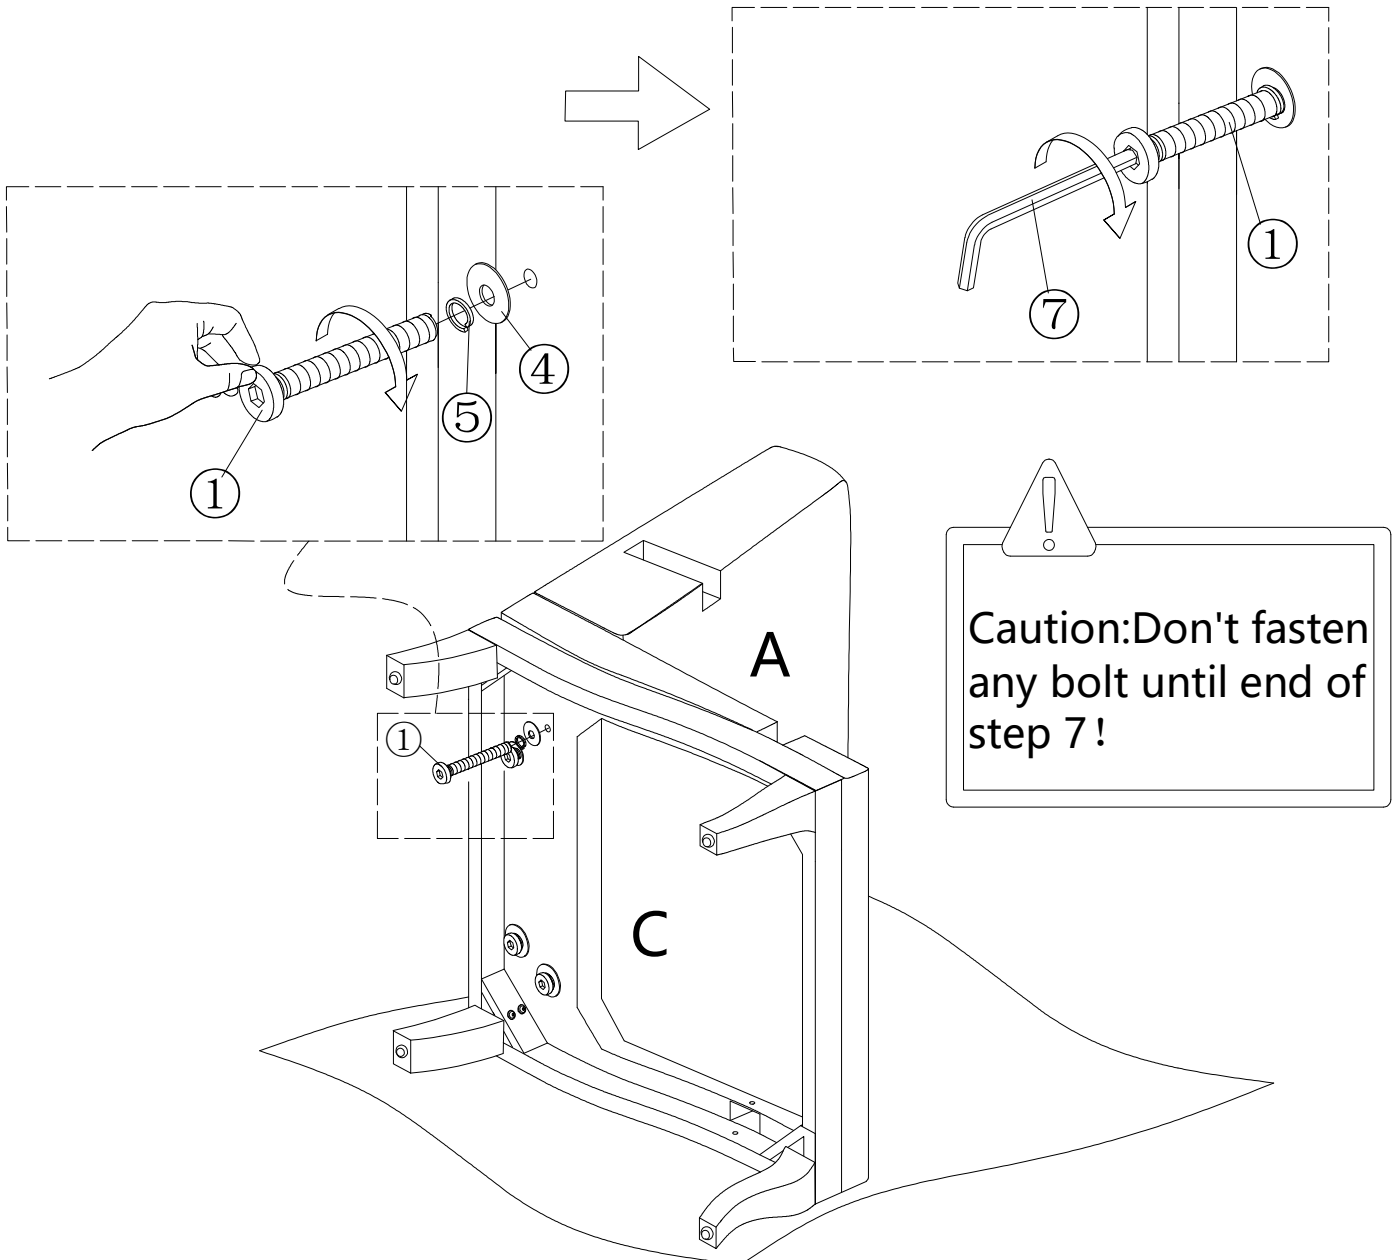

ASSEMBLY INSTRUCTIONS

STEP-1

①	x8	③	x8	⑤	x8	⑦	x1
							
M8*65mm Bolt		M8*22mm Flat washer		M8 Spring washer		M6 Allen Key	

ASSEMBLY INSTRUCTIONS

STEP-2

①	x4	④	x4	⑤	x4	⑦	x1
							
M8*65mm Bolt		M8*30mm Flat washer		M8 Spring washer		M6 Allen Key	

ASSEMBLY INSTRUCTIONS

STEP-3

ASSEMBLY INSTRUCTIONS

STEP-4

②	x1	①	x2	③	x2	⑤	x2	⑦	x1
									
M8*45mm Bolt		M8*65mm Bolt		M8*22mm Flat washer		M8 Spring washer		M6 Allen Key	

ASSEMBLY INSTRUCTIONS

ASSEMBLY INSTRUCTIONS