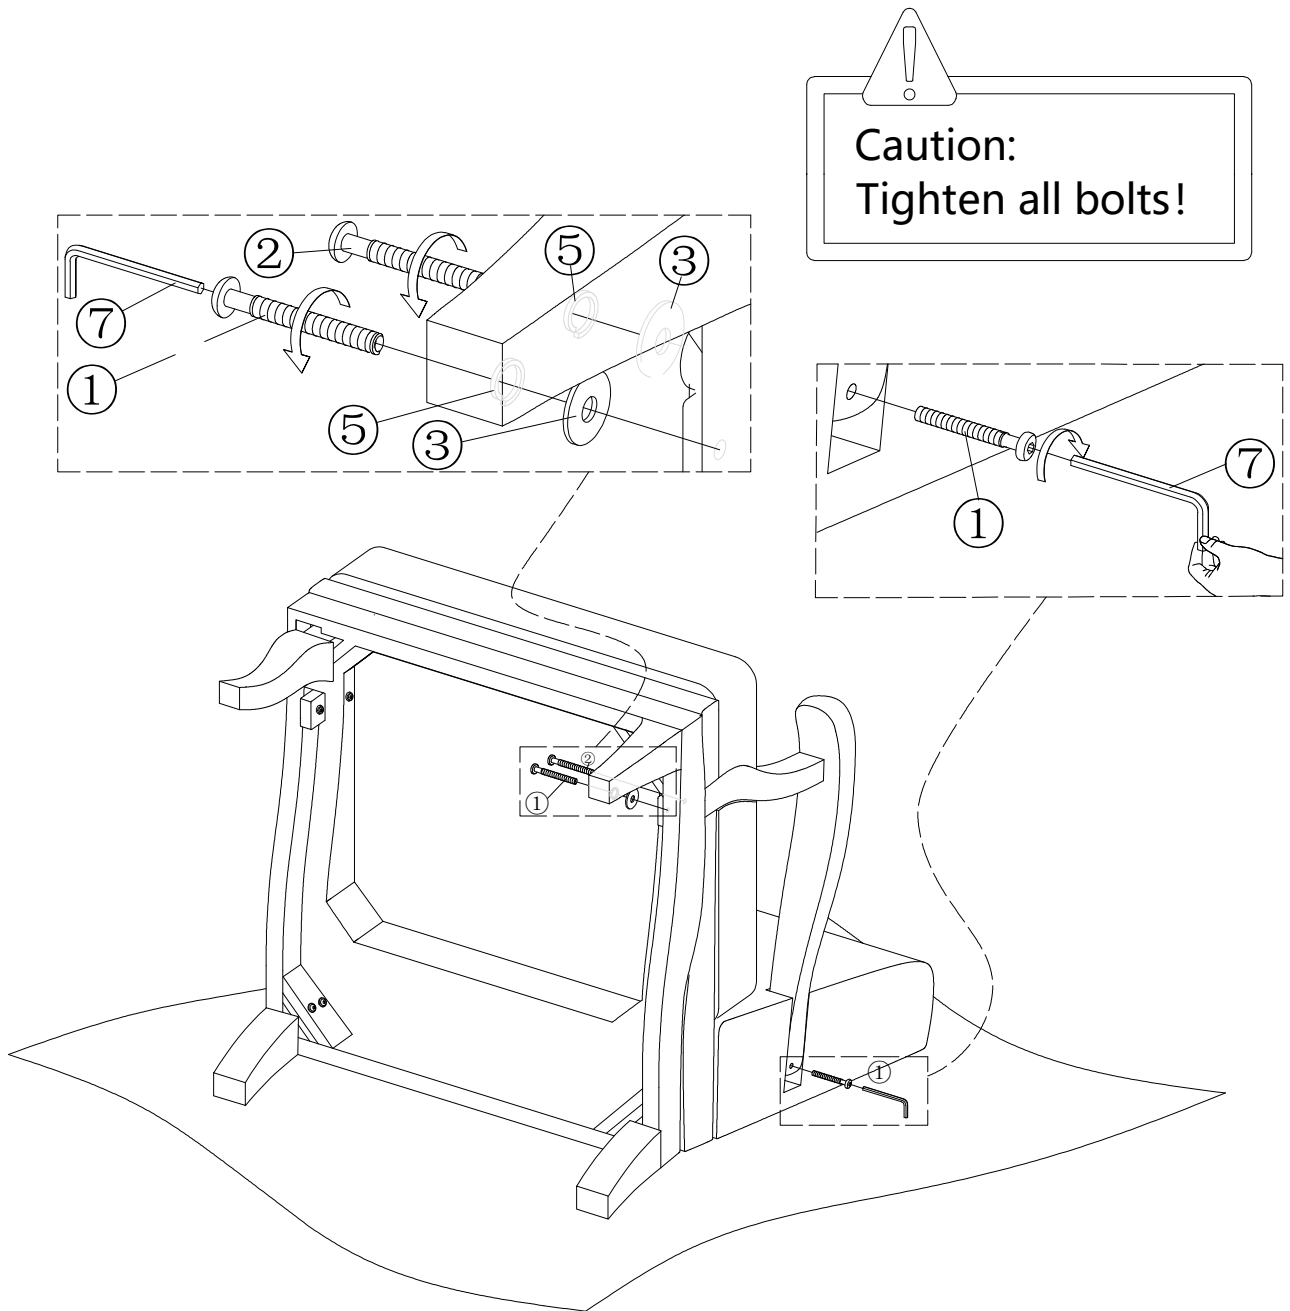

ASSEMBLY INSTRUCTIONS

STEP-3

ASSEMBLY INSTRUCTIONS

STEP-4

②	x1	①	x2	③	x2	⑤	x2	⑦	x1
									
M8*45mm Bolt		M8*65mm Bolt		M8*22mm Flat washer		M8 Spring washer		M6 Allen Key	

ASSEMBLY INSTRUCTIONS

ASSEMBLY INSTRUCTIONS

STEP-6

ASSEMBLY INSTRUCTIONS

STEP-7

②	x1	①	x2	③	x2	⑤	x2	⑦	x1
									
M8*45mm Bolt		M8*65mm Bolt		M8*22mm Flat washer		M8 Spring washer		M6 Allen Key	

ASSEMBLY INSTRUCTIONS

STEP-8

⑥	x2
	
wooden plug	

ASSEMBLY INSTRUCTIONS

STEP-9

Attention:

After installation, adjust the adjustable leveler to keep the chair balanced .

Be sure to check all packing material carefully for small parts, which may have come loose inside the carton during shipment.