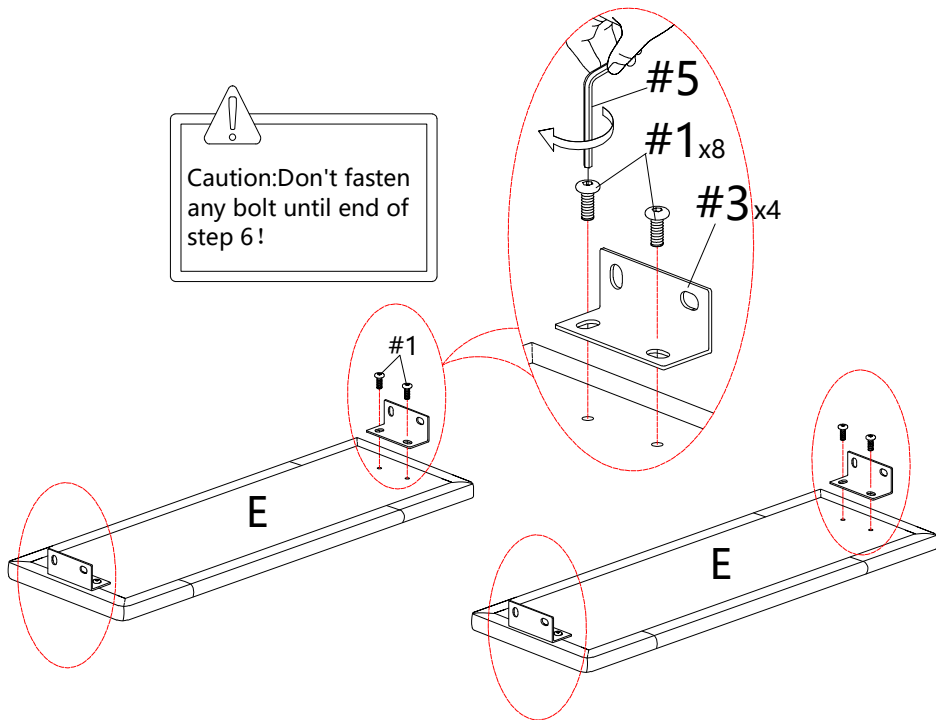

Weight Limitation
250 LBS

PARTS LIST

HARDWARE LIST

#1	x28	#2	x4	#3	x4	#4	x4
							
Bolt		Bolt		L bracket		L bracket	
M6*20mm		M6*55mm					

TOOL LIST

#5	x1
	
Allen Key	
M6	

HARDWARE SPARE LIST

#1	x1	#2	x1
			
Bolt		Bolt	
M6*20mm		M6*55mm	

ASSEMBLY INSTRUCTIONS

STEP-1

Caution: Don't fasten any bolt until end of step 6!

#1	x8
	
Bolt M6*20mm	

#3	x4
	
L bracket	

#5	x1
	
Allen Key M6	

ASSEMBLY INSTRUCTIONS

STEP-2