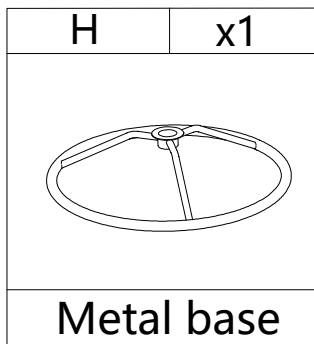

Weight Limitation
250 LBS

PARTS LIST

HARDWARE LIST

#1	x28	#2	x4	#3	x4	#4	x4
							
Bolt		Bolt		L bracket		L bracket	
M6*20mm		M6*55mm					

TOOL LIST

#5	x1
	
Allen Key	
M6	

HARDWARE SPARE LIST

#1	x1	#2	x1
			
Bolt		Bolt	
M6*20mm		M6*55mm	

#1	x2
	
Bolt	
M6*20mm	

#5	x1
	
Allen Key	
M6	

ASSEMBLY INSTRUCTIONS

STEP-3

#1	x2
	
Bolt	
M6*20mm	

#5	x1
	
Allen Key	
M6	

ASSEMBLY INSTRUCTIONS

STEP-4