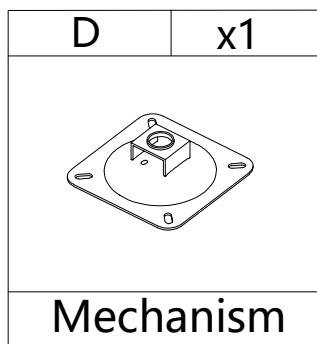

Weight Limitation
250 LBS

PARTS LIST

HARDWARE LIST

#1	x28	#2	x4	#3	x4	#4	x4
							
Bolt		Bolt		L bracket		L bracket	
M6*20mm		M6*55mm					

TOOL LIST

#5	x1
	
Allen Key	
M6	

HARDWARE SPARE LIST

#1	x1	#2	x1
			
Bolt		Bolt	
M6*20mm		M6*55mm	

ASSEMBLY INSTRUCTIONS

STEP-1

Caution: Don't fasten any bolt until end of step 6!

#1	x8
	
Bolt M6*20mm	

#3	x4
	
L bracket	

#5	x1
	
Allen Key M6	

ASSEMBLY INSTRUCTIONS

STEP-2

#1	x2
	
Bolt	
M6*20mm	

#5	x1
	
Allen Key	
M6	

ASSEMBLY INSTRUCTIONS

STEP-3

#1	x2
	
Bolt	
M6*20mm	

#5	x1
	
Allen Key	
M6	

ASSEMBLY INSTRUCTIONS

STEP-4

ASSEMBLY INSTRUCTIONS

STEP-8

#2	x4
	
Bolt	
M6*55mm	

#5	x1
	
Allen Key	
M6	

ASSEMBLY INSTRUCTIONS

STEP-9

ASSEMBLY INSTRUCTIONS

STEP-10