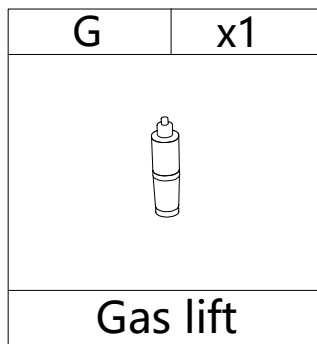

Weight Limitation
250 LBS

PARTS LIST

HARDWARE LIST

#1	x28	#2	x4	#3	x4	#4	x4
							
Bolt		Bolt		L bracket		L bracket	
M6*20mm		M6*55mm					

TOOL LIST

#5	x1
	
Allen Key	
M6	

HARDWARE SPARE LIST

#1	x1	#2	x1
			
Bolt		Bolt	
M6*20mm		M6*55mm	