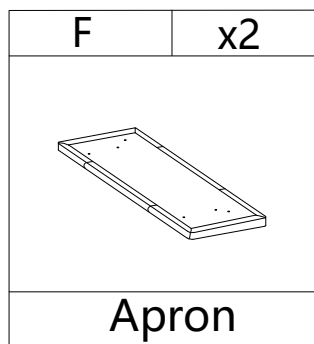

Weight Limitation
250 LBS

PARTS LIST

HARDWARE LIST

#1	x28	#2	x4	#3	x4	#4	x4
							
Bolt		Bolt		L bracket		L bracket	
M6*20mm		M6*55mm					

TOOL LIST

#5	x1
	
Allen Key	
M6	

HARDWARE SPARE LIST

#1	x1	#2	x1
			
Bolt		Bolt	
M6*20mm		M6*55mm	