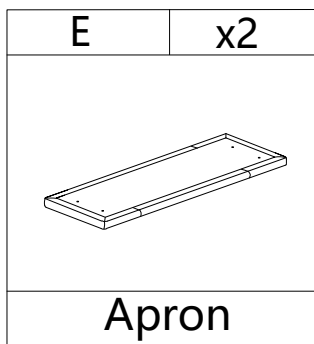

Weight Limitation
250 LBS

PARTS LIST

HARDWARE LIST

#1	x28	#2	x4	#3	x4	#4	x4
							
Bolt		Bolt		L bracket		L bracket	
M6*20mm		M6*55mm					

TOOL LIST

#5	x1
	
Allen Key	
M6	

HARDWARE SPARE LIST

#1	x1	#2	x1
			
Bolt		Bolt	
M6*20mm		M6*55mm	