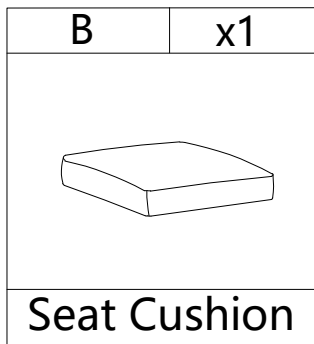

Weight Limitation
250 LBS

PARTS LIST

HARDWARE LIST

#1	x28	#2	x4	#3	x4	#4	x4
							
Bolt		Bolt		L bracket		L bracket	
M6*20mm		M6*55mm					

TOOL LIST

#5	x1
	
Allen Key	
M6	

HARDWARE SPARE LIST

#1	x1	#2	x1
			
Bolt		Bolt	
M6*20mm		M6*55mm	