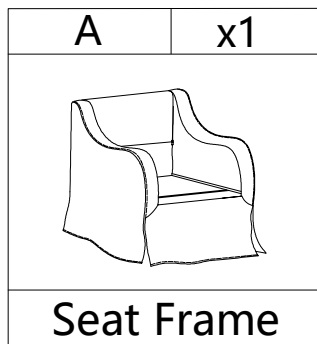

Weight Limitation
250 LBS

PARTS LIST

HARDWARE LIST

#1	x28	#2	x4	#3	x4	#4	x4
							
Bolt		Bolt		L bracket		L bracket	
M6*20mm		M6*55mm					

TOOL LIST

#5	x1
	
Allen Key	
M6	

HARDWARE SPARE LIST

#1	x1	#2	x1
			
Bolt		Bolt	
M6*20mm		M6*55mm	