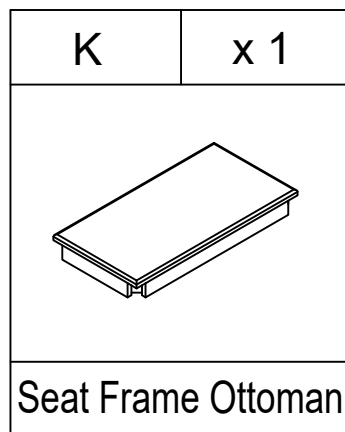

Weight Limitation
300 LBS

PARTS LIST

HARDWARE LIST

#1	x 22	#2	x 8	#3	x 1
					
Bolts		Bolts		Allen Key	
ØM8x38mm		ØM8x50mm			

HARDWARE LIST

#1	x 1	#2	x 1
			
Bolts		Bolts	
ØM8x38mm		ØM8x50mm	

ASSEMBLY INSTRUCTIONS