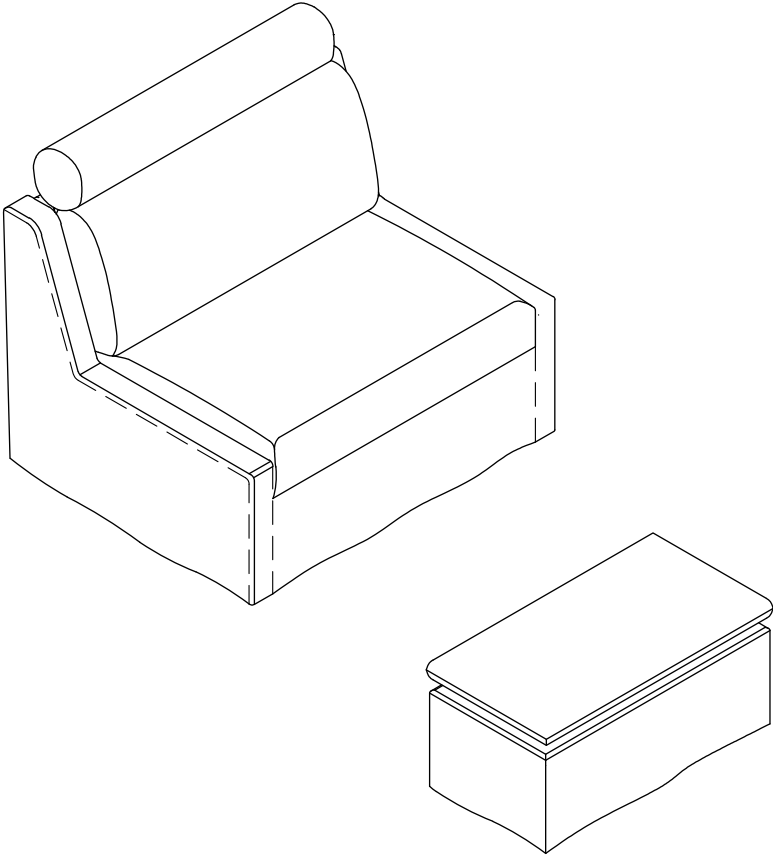

HULALA

H O M E

ITEM NO.CHVT0985

NOTE:

This brochure contains IMPORTANT safety info. Please read and keep for future reference.