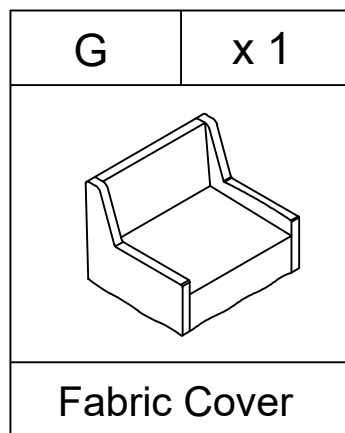

Weight Limitation
300 LBS

PARTS LIST

HARDWARE LIST

#1	x 22	#2	x 8	#3	x 1
					
Bolts		Bolts		Allen Key	
ØM8x38mm		ØM8x50mm			

HARDWARE LIST

#1	x 1	#2	x 1
			
Bolts		Bolts	
ØM8x38mm		ØM8x50mm	

ASSEMBLY INSTRUCTIONS