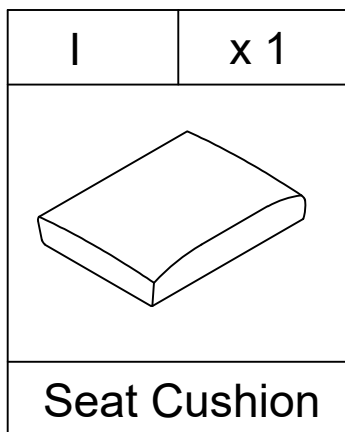

Weight Limitation
300 LBS

PARTS LIST

HARDWARE LIST

#1	x 22	#2	x 8	#3	x 1
					
Bolts		Bolts		Allen Key	
ØM8x38mm		ØM8x50mm			

HARDWARE LIST

#1	x 1	#2	x 1
			
Bolts		Bolts	
ØM8x38mm		ØM8x50mm	

ASSEMBLY INSTRUCTIONS