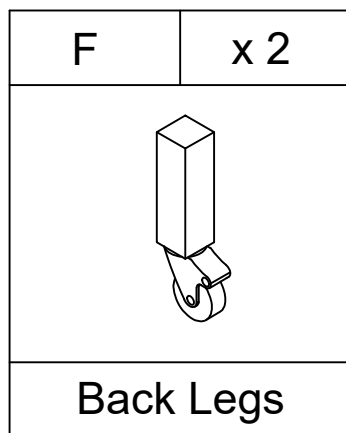

Weight Limitation
300 LBS

PARTS LIST

HARDWARE LIST

#1	x 22	#2	x 8	#3	x 1
					
Bolts		Bolts		Allen Key	
ØM8x38mm		ØM8x50mm			

HARDWARE LIST

#1	x 1	#2	x 1
			
Bolts		Bolts	
ØM8x38mm		ØM8x50mm	

ASSEMBLY INSTRUCTIONS

ASSEMBLY INSTRUCTIONS

STEP-1

#1	x 4
	
Bolts	
ØM8x38mm	

#3	x 1
	
Allen Key	

ASSEMBLY INSTRUCTIONS

STEP-2

#1	x 8
	
Bolts	
ØM8x38mm	

#3	x 1
	
Allen Key	

ASSEMBLY INSTRUCTIONS

STEP-3

#1	x 6
	
Bolts	
ØM8x38mm	

#3	x 1
	
Allen Key	

ASSEMBLY INSTRUCTIONS

STEP-4

#1	x 4
	
Bolts	
ØM8x38mm	

#3	x 1
	
Allen Key	