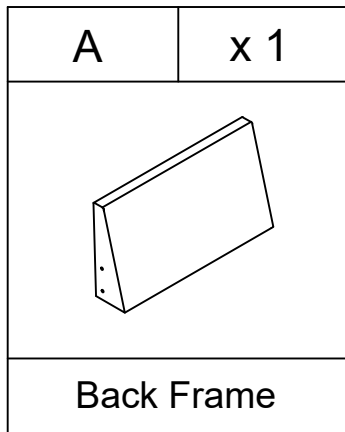

Weight Limitation
300 LBS

PARTS LIST

HARDWARE LIST

#1	x 22	#2	x 8	#3	x 1
					
Bolts		Bolts		Allen Key	
ØM8x38mm		ØM8x50mm			

HARDWARE LIST

#1	x 1	#2	x 1
			
Bolts		Bolts	
ØM8x38mm		ØM8x50mm	

ASSEMBLY INSTRUCTIONS