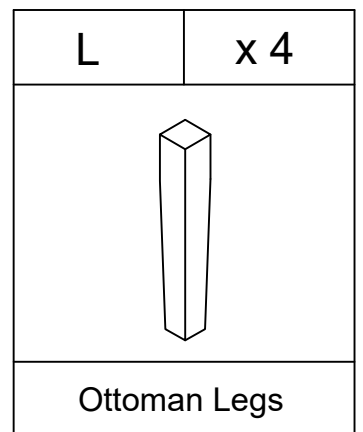

Weight Limitation
300 LBS

PARTS LIST

HARDWARE LIST

#1	x 22	#2	x 8	#3	x 1
					
Bolts		Bolts		Allen Key	
ØM8x38mm		ØM8x50mm			

HARDWARE LIST

#1	x 1	#2	x 1
			
Bolts		Bolts	
ØM8x38mm		ØM8x50mm	

ASSEMBLY INSTRUCTIONS

ASSEMBLY INSTRUCTIONS

STEP-1

#1	x 4
	
Bolts	
ØM8x38mm	

#3	x 1
	
Allen Key	

ASSEMBLY INSTRUCTIONS

STEP-2

#1	x 8
	
Bolts	
ØM8x38mm	

#3	x 1
	
Allen Key	