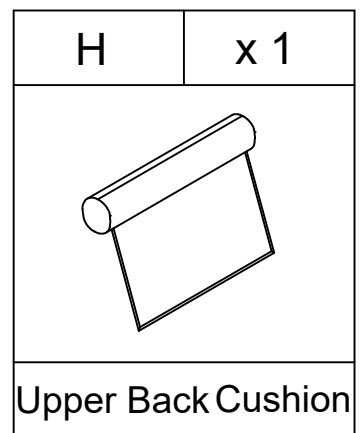

Weight Limitation
300 LBS

PARTS LIST

HARDWARE LIST

#1	x 22	#2	x 8	#3	x 1
					
Bolts		Bolts		Allen Key	
ØM8x38mm		ØM8x50mm			

HARDWARE LIST

#1	x 1	#2	x 1
			
Bolts		Bolts	
ØM8x38mm		ØM8x50mm	

ASSEMBLY INSTRUCTIONS