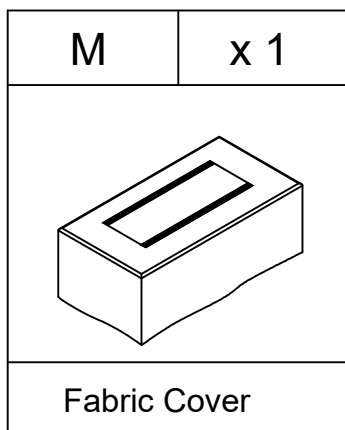

Weight Limitation
300 LBS

PARTS LIST

HARDWARE LIST

#1	x 22	#2	x 8	#3	x 1
					
Bolts		Bolts		Allen Key	
ØM8x38mm		ØM8x50mm			

HARDWARE LIST

#1	x 1	#2	x 1
			
Bolts		Bolts	
ØM8x38mm		ØM8x50mm	

ASSEMBLY INSTRUCTIONS