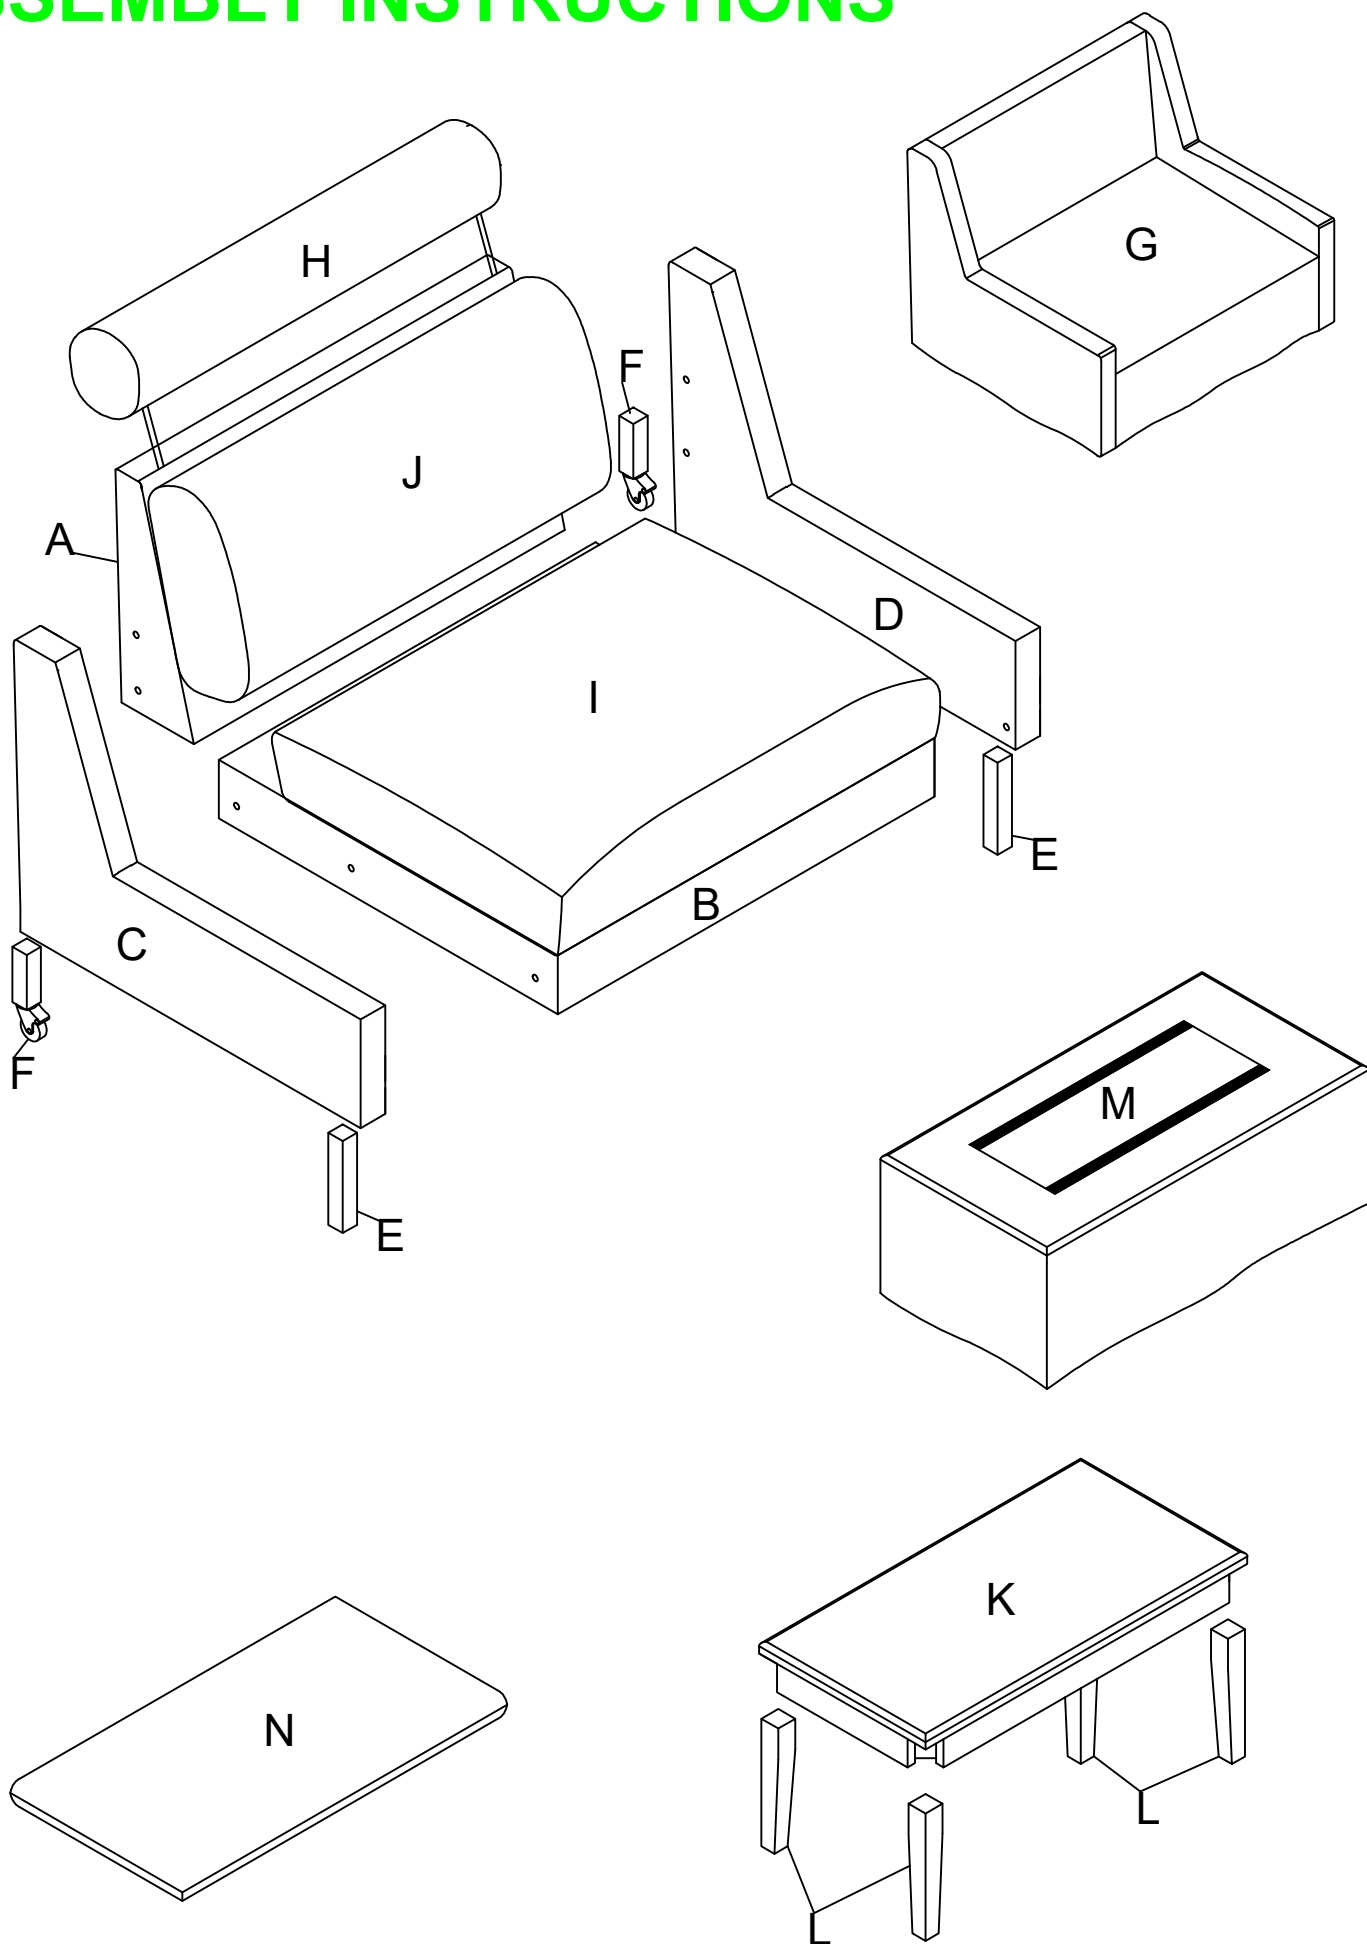

Weight Limitation
300 LBS

PARTS LIST

HARDWARE LIST

#1	x 22	#2	x 8	#3	x 1
					
Bolts		Bolts		Allen Key	
ØM8x38mm		ØM8x50mm			

HARDWARE LIST

#1	x 1	#2	x 1
			
Bolts		Bolts	
ØM8x38mm		ØM8x50mm	

ASSEMBLY INSTRUCTIONS

ASSEMBLY INSTRUCTIONS

STEP-1

#1	x 4
	
Bolts	
ØM8x38mm	

#3	x 1
	
Allen Key	

ASSEMBLY INSTRUCTIONS

STEP-2

#1	x 8
	
Bolts	
ØM8x38mm	

#3	x 1
	
Allen Key	

ASSEMBLY INSTRUCTIONS

STEP-3

#1	x 6
	
Bolts	
ØM8x38mm	

#3	x 1
	
Allen Key	

ASSEMBLY INSTRUCTIONS

STEP-4

#1	x 4
	
Bolts	
ØM8x38mm	

#3	x 1
	
Allen Key	