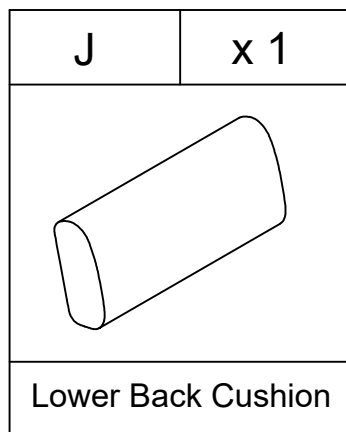

Weight Limitation
300 LBS

PARTS LIST

HARDWARE LIST

#1	x 22	#2	x 8	#3	x 1
					
Bolts		Bolts		Allen Key	
ØM8x38mm		ØM8x50mm			

HARDWARE LIST

#1	x 1	#2	x 1
			
Bolts		Bolts	
ØM8x38mm		ØM8x50mm	

ASSEMBLY INSTRUCTIONS