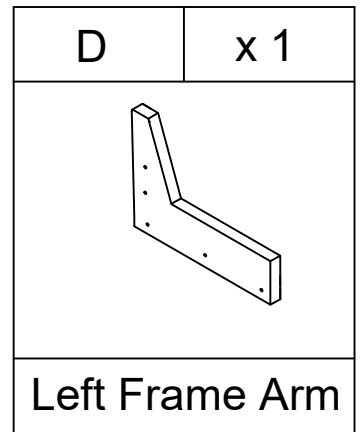

Weight Limitation
300 LBS

PARTS LIST

HARDWARE LIST

#1	x 22	#2	x 8	#3	x 1
					
Bolts		Bolts		Allen Key	
ØM8x38mm		ØM8x50mm			

HARDWARE LIST

#1	x 1	#2	x 1
			
Bolts		Bolts	
ØM8x38mm		ØM8x50mm	

ASSEMBLY INSTRUCTIONS

ASSEMBLY INSTRUCTIONS

STEP-1

#1	x 4
	
Bolts	
ØM8x38mm	

#3	x 1
	
Allen Key	

ASSEMBLY INSTRUCTIONS

STEP-2

#1	x 8
	
Bolts	
ØM8x38mm	

#3	x 1
	
Allen Key	