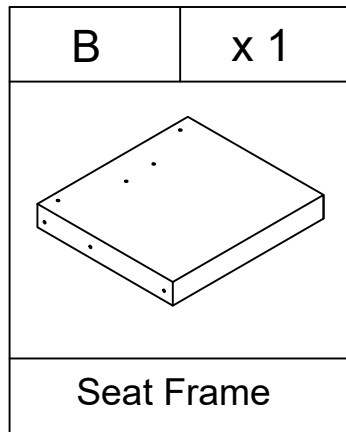

Weight Limitation
300 LBS

PARTS LIST

HARDWARE LIST

#1	x 22	#2	x 8	#3	x 1
					
Bolts		Bolts		Allen Key	
ØM8x38mm		ØM8x50mm			

HARDWARE LIST

#1	x 1	#2	x 1
			
Bolts		Bolts	
ØM8x38mm		ØM8x50mm	

ASSEMBLY INSTRUCTIONS