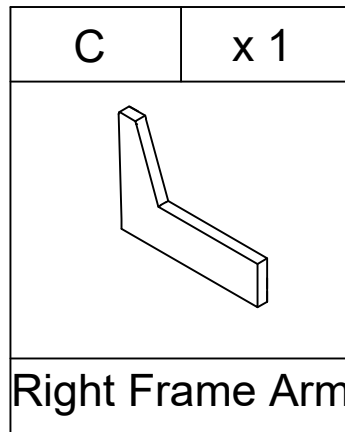

Weight Limitation
300 LBS

PARTS LIST

HARDWARE LIST

#1	x 22	#2	x 8	#3	x 1
					
Bolts		Bolts		Allen Key	
ØM8x38mm		ØM8x50mm			

HARDWARE LIST

#1	x 1	#2	x 1
			
Bolts		Bolts	
ØM8x38mm		ØM8x50mm	

ASSEMBLY INSTRUCTIONS