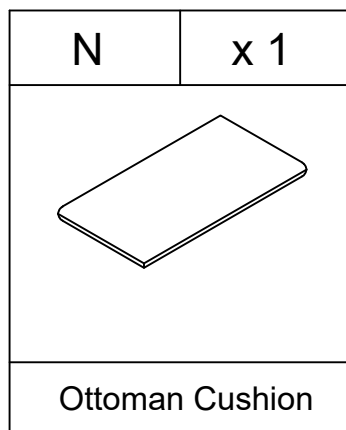

Weight Limitation
300 LBS

PARTS LIST

HARDWARE LIST

#1	x 22	#2	x 8	#3	x 1
					
Bolts		Bolts		Allen Key	
ØM8x38mm		ØM8x50mm			

HARDWARE LIST

#1	x 1	#2	x 1
			
Bolts		Bolts	
ØM8x38mm		ØM8x50mm	

ASSEMBLY INSTRUCTIONS