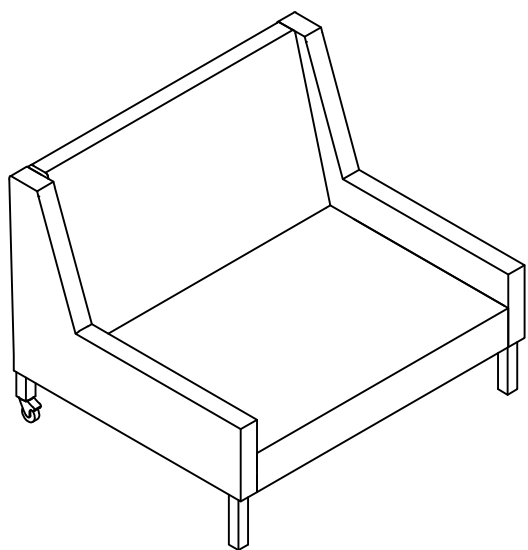

Weight Limitation
300 LBS

PARTS LIST

HARDWARE LIST

#1	x 22	#2	x 8	#3	x 1
					
Bolts		Bolts		Allen Key	
ØM8x38mm		ØM8x50mm			

HARDWARE LIST

#1	x 1	#2	x 1
			
Bolts		Bolts	
ØM8x38mm		ØM8x50mm	

ASSEMBLY INSTRUCTIONS

ASSEMBLY INSTRUCTIONS

STEP-1

#1	x 4
	
Bolts	
ØM8x38mm	

#3	x 1
	
Allen Key	

ASSEMBLY INSTRUCTIONS

STEP-2

#1	x 8
	
Bolts	
ØM8x38mm	

#3	x 1
	
Allen Key	

ASSEMBLY INSTRUCTIONS

STEP-3

#1	x 6
	
Bolts	
ØM8x38mm	

#3	x 1
	
Allen Key	

ASSEMBLY INSTRUCTIONS

STEP-4

#1	x 4
	
Bolts	
ØM8x38mm	

#3	x 1
	
Allen Key	