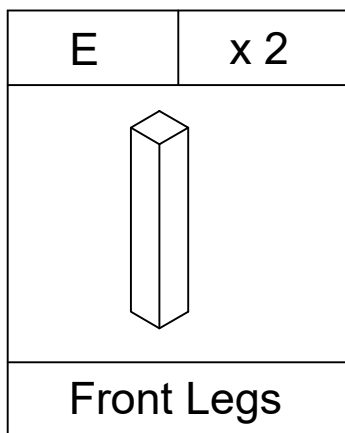

Weight Limitation
300 LBS

PARTS LIST

HARDWARE LIST

#1	x 22	#2	x 8	#3	x 1
					
Bolts		Bolts		Allen Key	
ØM8x38mm		ØM8x50mm			

HARDWARE LIST

#1	x 1	#2	x 1
			
Bolts		Bolts	
ØM8x38mm		ØM8x50mm	

ASSEMBLY INSTRUCTIONS

ASSEMBLY INSTRUCTIONS

STEP-1

#1	x 4
	
Bolts	
ØM8x38mm	

#3	x 1
	
Allen Key	

ASSEMBLY INSTRUCTIONS

STEP-2

#1	x 8
	
Bolts	
ØM8x38mm	

#3	x 1
	
Allen Key	