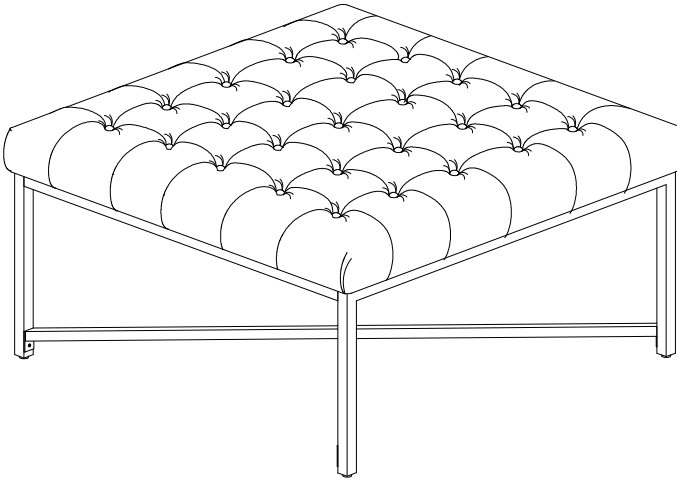

HULALA

H O M E

ITEM NO.CTLB1073

NOTE: This brochure contains **IMPORTANT** safty info.
Please read and keep for future reference.