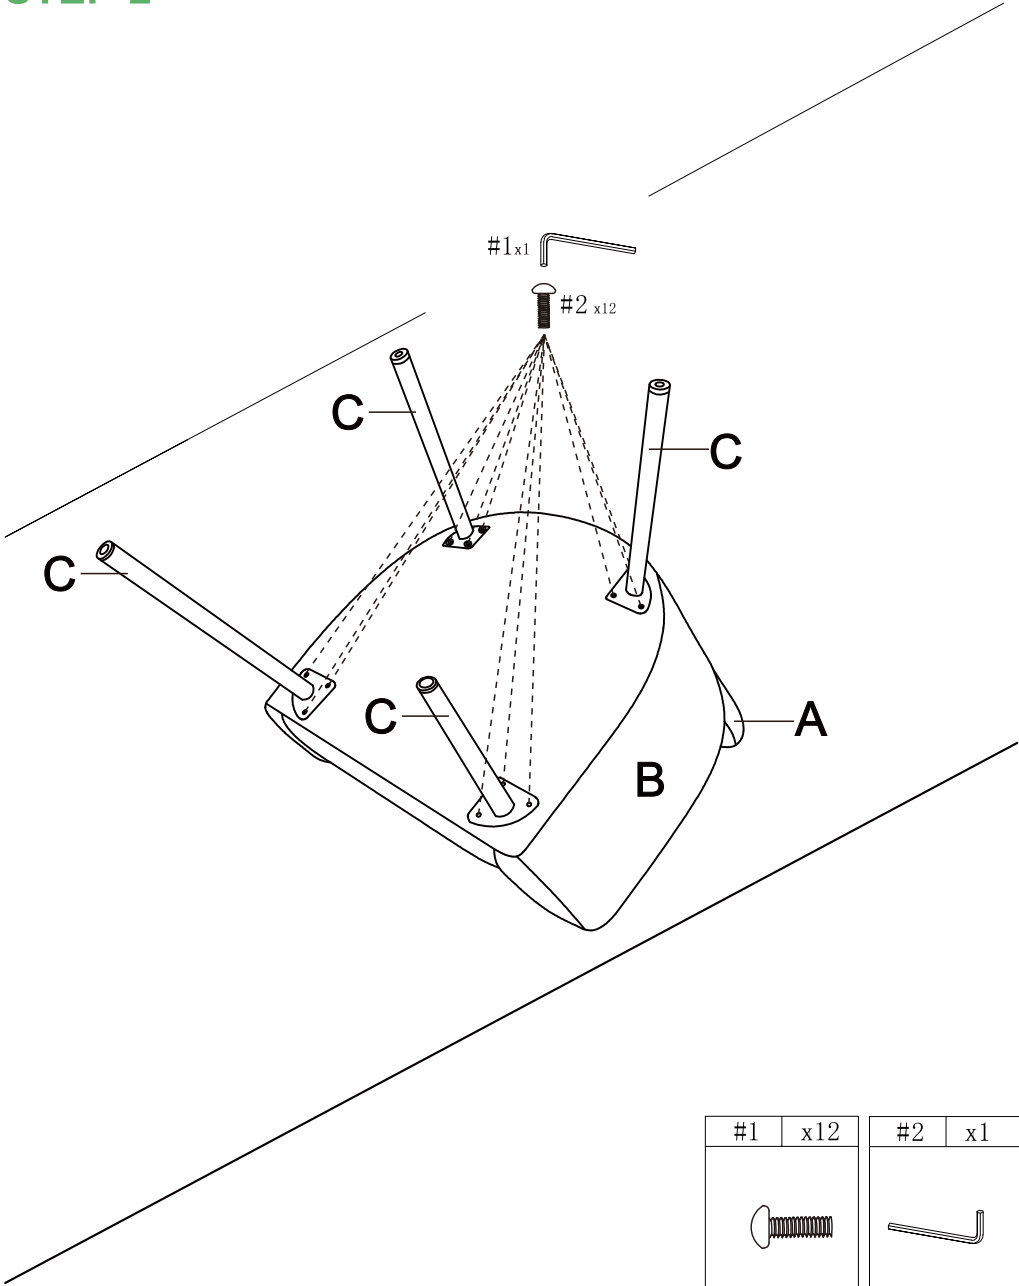

ASSEMBLY INSTRUCTIONS

STEP-2

#1	x12	#2	x1
Bolt		M5	
M6*25mm