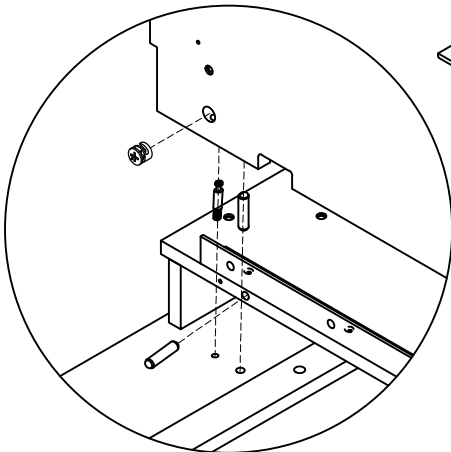

Sabina Desk

DKHN0071-1

DKHN0071-1

| | | | | | | | | | |
|---|---|-------|----|-----|----|---|--------|----|------|
| A |  | 15*12 | 14 | PCS | G1 |  | 16" | 2 | SETS |
| B |  | 7*36 | 14 | PCS | G2 |  | | | |
| C |  | 8*30 | 10 | PCS | H |  | 3.5*14 | 16 | PCS |
| D |  | 4*40 | 14 | PCS | I |  | 20 | 8 | PCS |
| E |  | M6x15 | 16 | PCS | J |  | 500mm | 1 | PCS |
| F |  | 4mm | 1 | PCS | K |  | 4*16 | 8 | PCS |

(EXTRA PARTS)

- Ax1 
- Bx1 
- Cx1 
- Dx1 
- Ex1 
- Hx1 
- Ix1 

STEP 1

Jx1
Kx4

STEP 2

Ax2
Bx2
Cx4

STEP 3

Dx2

Kx4

STEP 4

Ax4

Bx4

Cx2

STEP 5

Cx4

Dx4