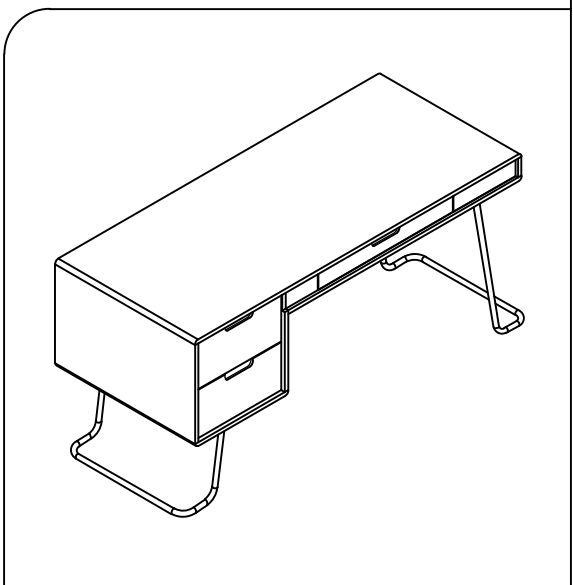

Sabina Desk

DKHN0071-1

DKHN0071-1

| | | | | | | | | | |
|---|---|-------|----|-----|----|---|--------|----|------|
| A |  | 15*12 | 14 | PCS | G1 |  | 16" | 2 | SETS |
| B |  | 7*36 | 14 | PCS | G2 |  | | | |
| C |  | 8*30 | 10 | PCS | H |  | 3.5*14 | 16 | PCS |
| D |  | 4*40 | 14 | PCS | I |  | 20 | 8 | PCS |
| E |  | M6x15 | 16 | PCS | J |  | 500mm | 1 | PCS |
| F |  | 4mm | 1 | PCS | K |  | 4*16 | 8 | PCS |

(EXTRA PARTS)

- Ax1 
- Bx1 
- Cx1 
- Dx1 
- Ex1 
- Hx1 
- Ix1 

STEP 1

Jx1
Kx4

STEP 2

Ax2
Bx2
Cx4

STEP 3

Dx2