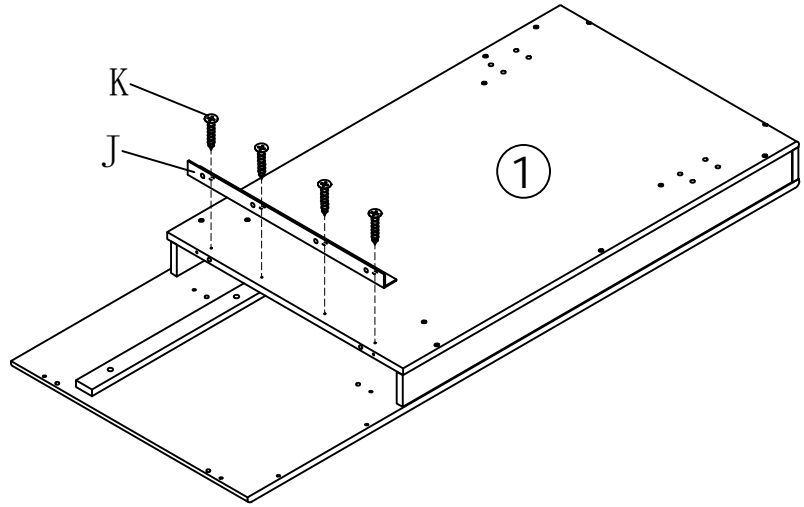

Sabina Desk

DKHN0071-1

DKHN0071-1

| | | | | | | | | | |
|---|---|-------|----|-----|----|---|--------|----|------|
| A |  | 15*12 | 14 | PCS | G1 |  | 16" | 2 | SETS |
| B |  | 7*36 | 14 | PCS | G2 |  | | | |
| C |  | 8*30 | 10 | PCS | H |  | 3.5*14 | 16 | PCS |
| D |  | 4*40 | 14 | PCS | I |  | 20 | 8 | PCS |
| E |  | M6x15 | 16 | PCS | J |  | 500mm | 1 | PCS |
| F |  | 4mm | 1 | PCS | K |  | 4*16 | 8 | PCS |

(EXTRA PARTS)

- Ax1 
- Bx1 
- Cx1 
- Dx1 
- Ex1 
- Hx1 
- Ix1 

STEP 1

Jx1
Kx4

STEP 2

Ax2
Bx2
Cx4

STEP 3

Dx2