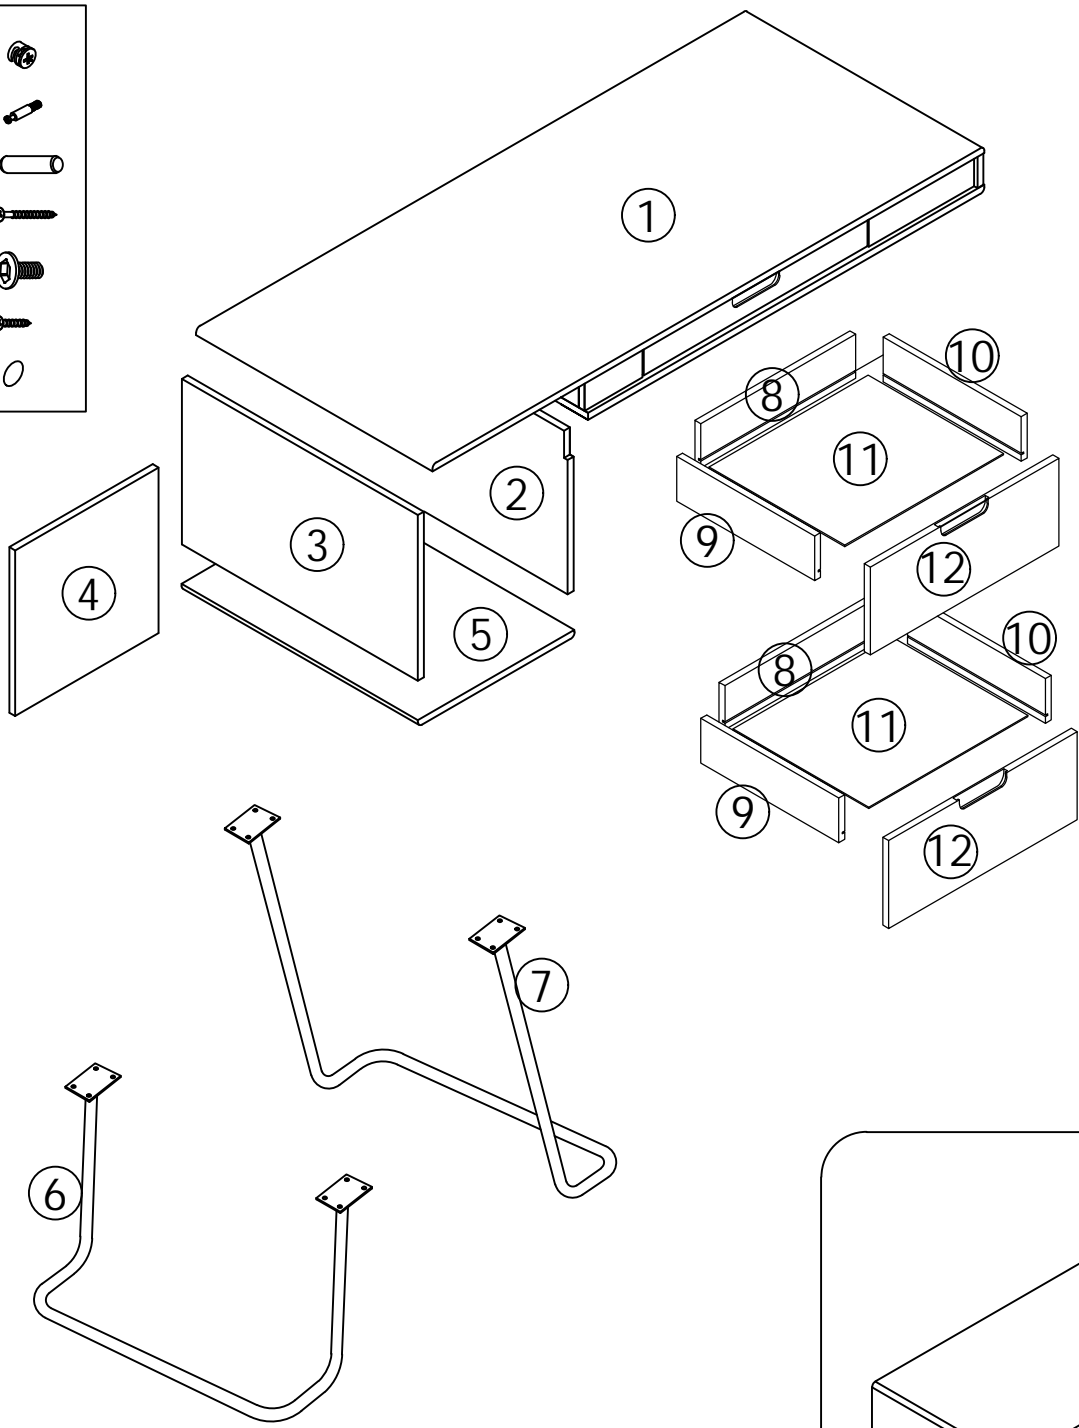

Sabina Desk

DKHN0071-1

DKHN0071-1

| | | | | | | | | | |
|---|---|-------|----|-----|----|---|--------|----|------|
| A |  | 15*12 | 14 | PCS | G1 |  | 16" | 2 | SETS |
| B |  | 7*36 | 14 | PCS | G2 |  | | | |
| C |  | 8*30 | 10 | PCS | H |  | 3.5*14 | 16 | PCS |
| D |  | 4*40 | 14 | PCS | I |  | 20 | 8 | PCS |
| E |  | M6x15 | 16 | PCS | J |  | 500mm | 1 | PCS |
| F |  | 4mm | 1 | PCS | K |  | 4*16 | 8 | PCS |

(EXTRA PARTS)

- Ax1 
- Bx1 
- Cx1 
- Dx1 
- Ex1 
- Hx1 
- Ix1 

STEP 1

Jx1
Kx4

STEP 2

Ax2
Bx2
Cx4

STEP 3

Dx2

Kx4

STEP 4

Ax4

Bx4

Cx2

STEP 5

Cx4

Dx4