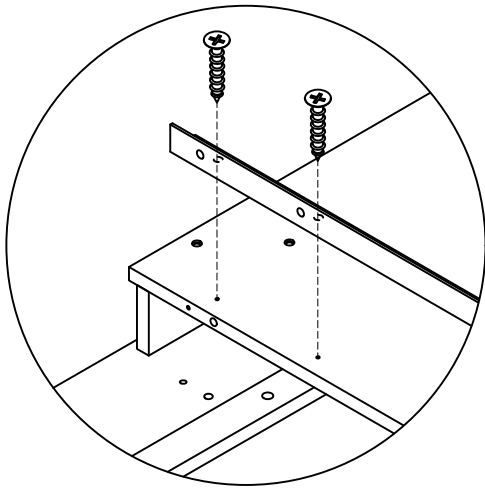

Sabina Desk

DKHN0071-1

DKHN0071-1

| | | | | | | | | | |
|---|---|-------|----|-----|----|---|--------|----|------|
| A |  | 15*12 | 14 | PCS | G1 |  | 16" | 2 | SETS |
| B |  | 7*36 | 14 | PCS | G2 |  | | | |
| C |  | 8*30 | 10 | PCS | H |  | 3.5*14 | 16 | PCS |
| D |  | 4*40 | 14 | PCS | I |  | 20 | 8 | PCS |
| E |  | M6x15 | 16 | PCS | J |  | 500mm | 1 | PCS |
| F |  | 4mm | 1 | PCS | K |  | 4*16 | 8 | PCS |

(EXTRA PARTS)

- Ax1 
- Bx1 
- Cx1 
- Dx1 
- Ex1 
- Hx1 
- Ix1 

STEP 1

Jx1
Kx4

STEP 2

Ax2
Bx2
Cx4

STEP 3

Dx2