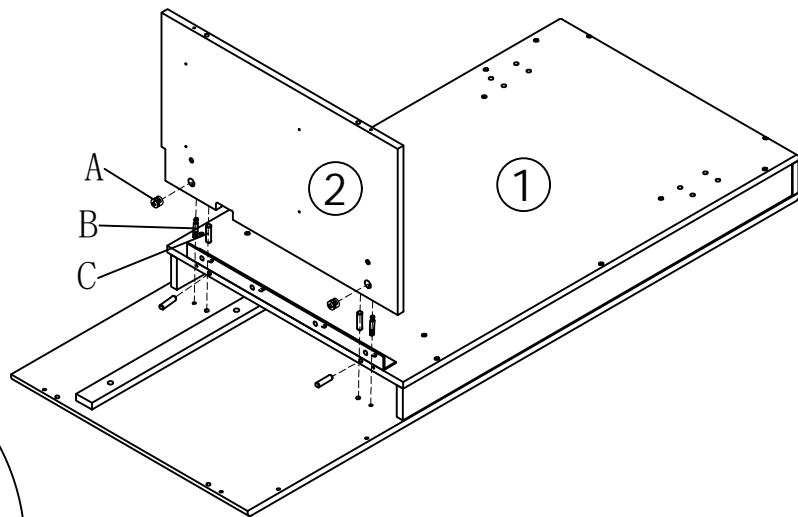

Sabina Desk

DKHN0071-1

DKHN0071-1

| | | | | | | | | | |
|---|---|-------|----|-----|----|---|--------|----|------|
| A |  | 15*12 | 14 | PCS | G1 |  | 16" | 2 | SETS |
| B |  | 7*36 | 14 | PCS | G2 |  | | | |
| C |  | 8*30 | 10 | PCS | H |  | 3.5*14 | 16 | PCS |
| D |  | 4*40 | 14 | PCS | I |  | 20 | 8 | PCS |
| E |  | M6x15 | 16 | PCS | J |  | 500mm | 1 | PCS |
| F |  | 4mm | 1 | PCS | K |  | 4*16 | 8 | PCS |

(EXTRA PARTS)

- Ax1 
- Bx1 
- Cx1 
- Dx1 
- Ex1 
- Hx1 
- Ix1 

STEP 1

Jx1
Kx4

STEP 2

Ax2
Bx2
Cx4

STEP 3

Dx2

Kx4

STEP 4

Ax4

Bx4

Cx2

STEP 5

Cx4

Dx4