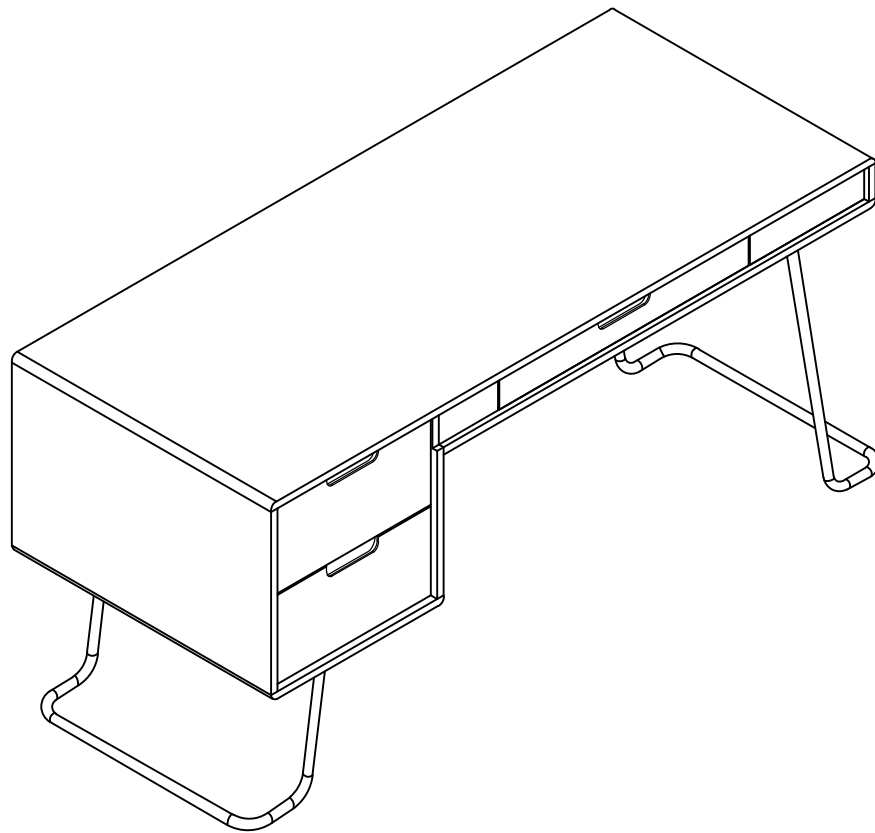

Sabina Desk

DKHN0071-1

DKHN0071-1

| | | | | | | | | | |
|---|---|-------|----|-----|----|---|--------|----|------|
| A |  | 15*12 | 14 | PCS | G1 |  | 16" | 2 | SETS |
| B |  | 7*36 | 14 | PCS | G2 |  | | | |
| C |  | 8*30 | 10 | PCS | H |  | 3.5*14 | 16 | PCS |
| D |  | 4*40 | 14 | PCS | I |  | 20 | 8 | PCS |
| E |  | M6x15 | 16 | PCS | J |  | 500mm | 1 | PCS |
| F |  | 4mm | 1 | PCS | K |  | 4*16 | 8 | PCS |

(EXTRA PARTS)

- Ax1 
- Bx1 
- Cx1 
- Dx1 
- Ex1 
- Hx1 
- Ix1 

STEP 1

Jx1
Kx4

STEP 2

Ax2
Bx2
Cx4

STEP 3

Dx2