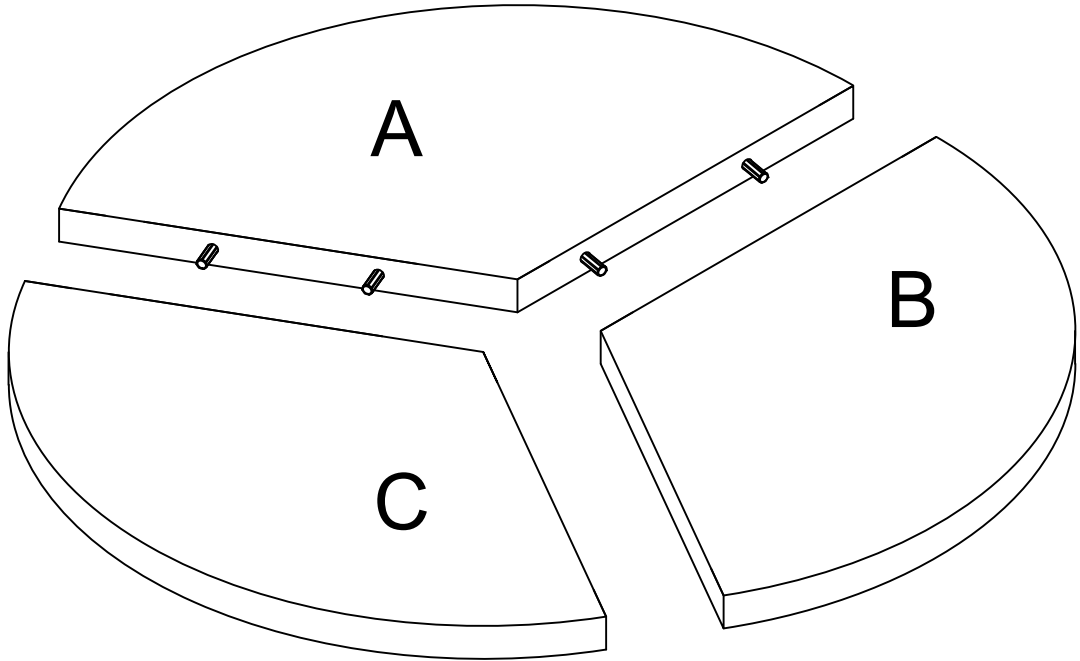

Weight Limitation

150 LBS

EXPLOSIVE VIEW

PARTS LIST

HARDWARE LIST

#1	x6	#2	x24	#3	x18	#4	x18	#5	x18
									
		φ1/4"*1"		φ5/16"*1-1/4"		φ5/16"		φ5/16"*19mm	

TOOL LIST

#6	x1	#7	x1
			
M4		M5	

HARDWARE SPARE LIST

#2	x1	#3	x1	#4	x1	#5	x1
							
φ1/4"*1"		φ5/16"*1-1/4"		φ5/16"		φ5/16"*19mm	

ASSEMBLY INSTRUCTIONS

STEP-1

1. Insert panel (C&B) into panel (A), make sure all holes aligned. Use iron piece #1 to connect panels A&B&C and Insert screw #2 into the hole and tighten it with an Allen key #6.

#4	x8
$\phi 5/16''$	

#5	x8
$\phi 5/16'' * 19\text{mm}$	

#3	x8
$\phi 5/16'' * 1-1/4''$	

#7	x1
M5	

ASSEMBLY INSTRUCTIONS

STEP-4

1. Insert gasket #4 and #5 in sequence into bolt #3, install leg (E) on of leg (F), ensure the corresponding holes are aligned and fix with screw #3, then tighten the screw with an Allen key #7.