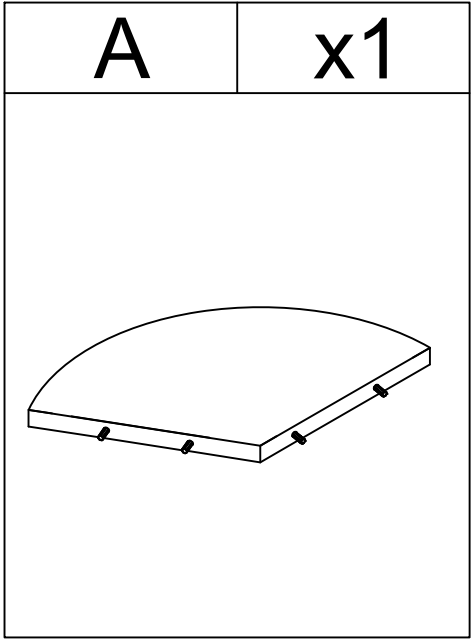

Weight Limitation

150 LBS

EXPLOSIVE VIEW

PARTS LIST

HARDWARE LIST

#1	x6	#2	x24	#3	x18	#4	x18	#5	x18
									
		φ1/4"*1"		φ5/16"*1-1/4"		φ5/16"		φ5/16"*19mm	

TOOL LIST

#6	x1	#7	x1
			
M4		M5	

HARDWARE SPARE LIST

#2	x1	#3	x1	#4	x1	#5	x1
							
φ1/4"*1"		φ5/16"*1-1/4"		φ5/16"		φ5/16"*19mm	

ASSEMBLY INSTRUCTIONS

STEP-1

1. Insert panel (C&B) into panel (A), make sure all holes aligned. Use iron piece #1 to connect panels A&B&C and Insert screw #2 into the hole and tighten it with an Allen key #6.