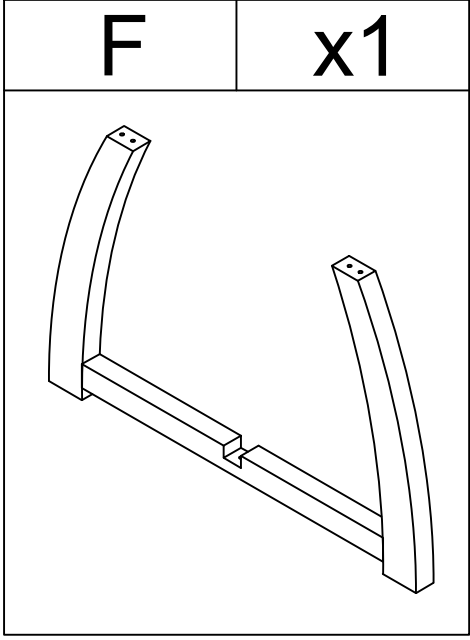

Weight Limitation

150 LBS

EXPLOSIVE VIEW

PARTS LIST

HARDWARE LIST

#1	x6	#2	x24	#3	x18	#4	x18	#5	x18
									
		φ1/4"*1"		φ5/16"*1-1/4"		φ5/16"		φ5/16"*19mm	

TOOL LIST

#6	x1	#7	x1
			
M4		M5	

HARDWARE SPARE LIST

#2	x1	#3	x1	#4	x1	#5	x1
							
φ1/4"*1"		φ5/16"*1-1/4"		φ5/16"		φ5/16"*19mm	

ASSEMBLY INSTRUCTIONS

STEP-1

1. Insert panel (C&B) into panel (A), make sure all holes aligned. Use iron piece #1 to connect panels A&B&C and Insert screw #2 into the hole and tighten it with an Allen key #6.

#4	x8
$\phi 5/16''$	

#5	x8
$\phi 5/16'' * 19\text{mm}$	

#3	x8
$\phi 5/16'' * 1-1/4''$	

#7	x1
M5	

ASSEMBLY INSTRUCTIONS

STEP-4

1. Insert gasket #4 and #5 in sequence into bolt #3, install leg (E) on of leg (F), ensure the corresponding holes are aligned and fix with screw #3, then tighten the screw with an Allen key #7.

#4	x1	#5	x1	#3	x1	#7	x1
							
$\phi 5/16''$		$\phi 5/16'' \times 19\text{mm}$		$\phi 5/16'' \times 1-1/4''$		M5	

ASSEMBLY INSTRUCTIONS

STEP-5

Insert washers #5 and #4 into screw #3 in sequence, install part D on the pre-assembled unit in step 1, make sure the corresponding holes are aligned and secure with screw #3, then tighten screw #3 with an Allen key #7.