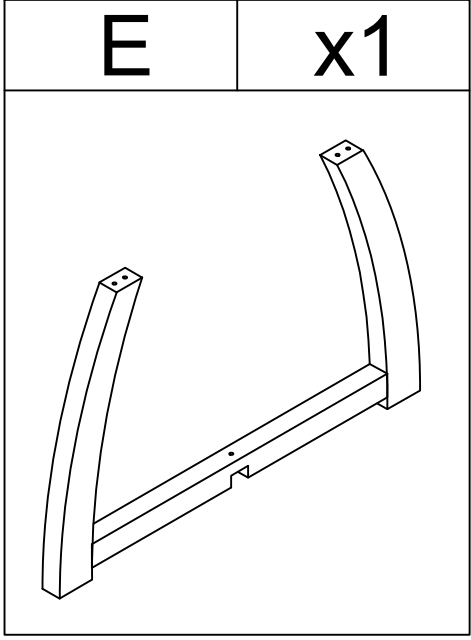

Weight Limitation

150 LBS

EXPLOSIVE VIEW

PARTS LIST

HARDWARE LIST

#1	x6	#2	x24	#3	x18	#4	x18	#5	x18
									
		φ1/4"*1"		φ5/16"*1-1/4"		φ5/16"		φ5/16"*19mm	

TOOL LIST

#6	x1	#7	x1
			
M4		M5	

HARDWARE SPARE LIST

#2	x1	#3	x1	#4	x1	#5	x1
							
φ1/4"*1"		φ5/16"*1-1/4"		φ5/16"		φ5/16"*19mm	

ASSEMBLY INSTRUCTIONS

STEP-1

1. Insert panel (C&B) into panel (A), make sure all holes aligned. Use iron piece #1 to connect panels A&B&C and Insert screw #2 into the hole and tighten it with an Allen key #6.

#4	x8
$\phi 5/16''$	

#5	x8
$\phi 5/16'' * 19\text{mm}$	

#3	x8
$\phi 5/16'' * 1-1/4''$	

#7	x1
M5	

ASSEMBLY INSTRUCTIONS

STEP-4

1. Insert gasket #4 and #5 in sequence into bolt #3, install leg (E) on of leg (F), ensure the corresponding holes are aligned and fix with screw #3, then tighten the screw with an Allen key #7.