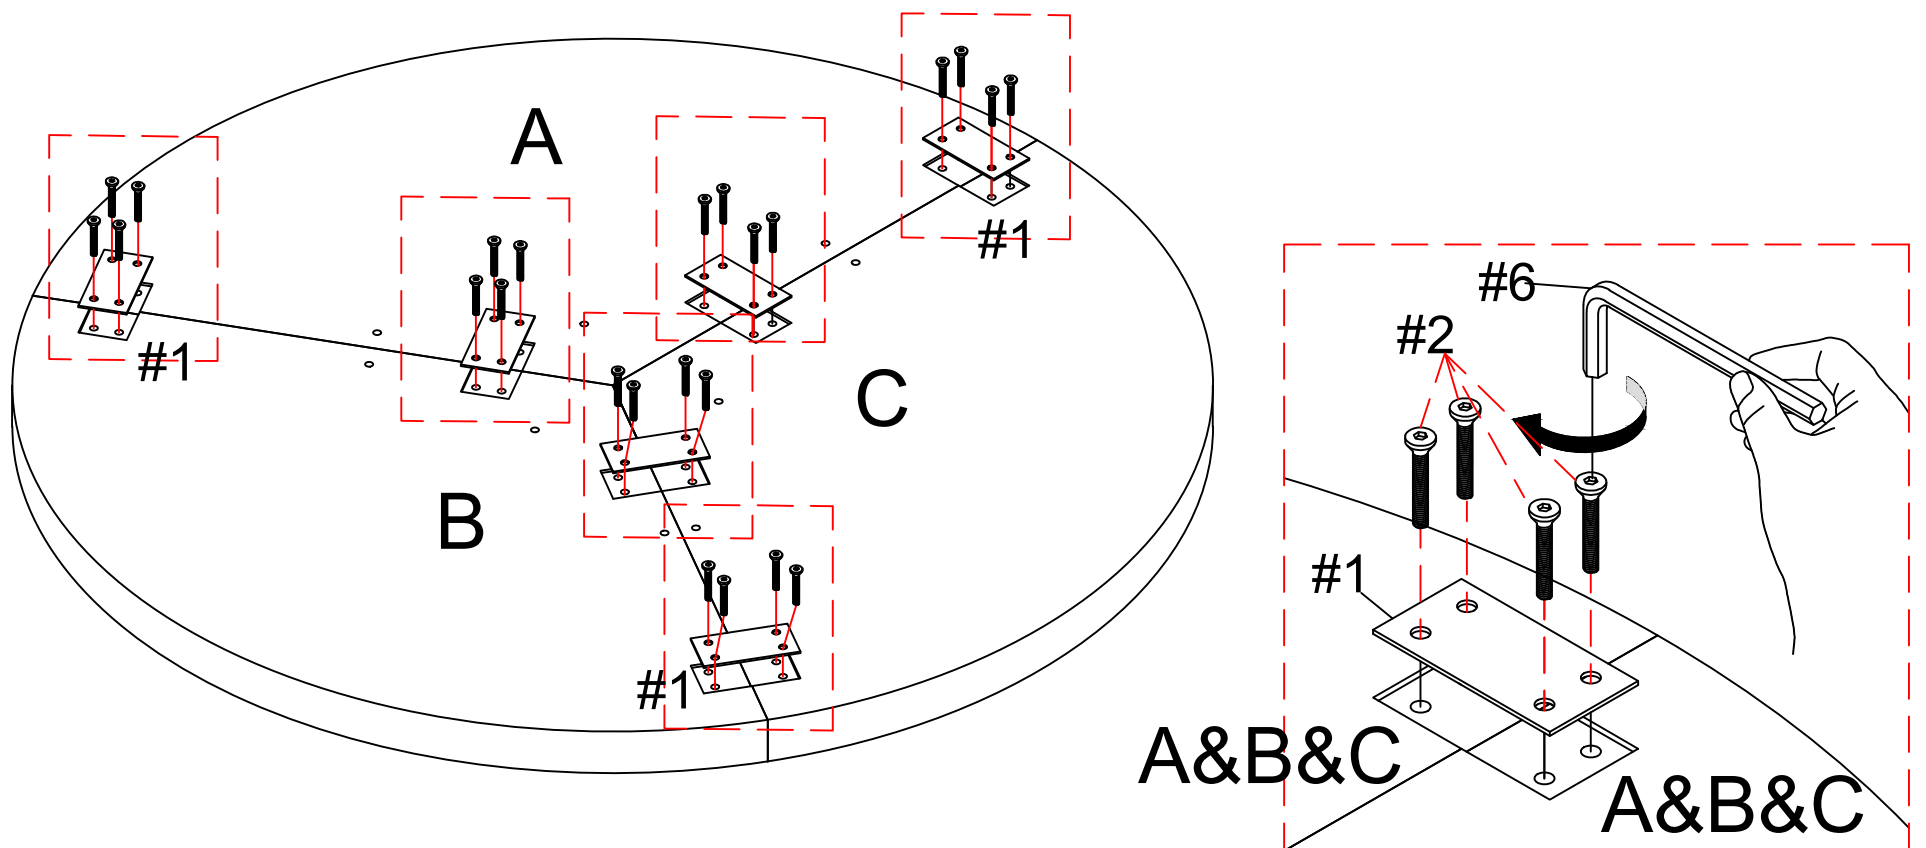

Weight Limitation

150 LBS

EXPLOSIVE VIEW

PARTS LIST

HARDWARE LIST

#1	x6	#2	x24	#3	x18	#4	x18	#5	x18
									
		φ1/4"*1"		φ5/16"*1-1/4"		φ5/16"		φ5/16"*19mm	

TOOL LIST

#6	x1	#7	x1
			
M4		M5	

HARDWARE SPARE LIST

#2	x1	#3	x1	#4	x1	#5	x1
							
φ1/4"*1"		φ5/16"*1-1/4"		φ5/16"		φ5/16"*19mm	

ASSEMBLY INSTRUCTIONS

STEP-1

1. Insert panel (C&B) into panel (A), make sure all holes aligned. Use iron piece #1 to connect panels A&B&C and Insert screw #2 into the hole and tighten it with an Allen key #6.

#4	x8
$\phi 5/16''$	

#5	x8
$\phi 5/16'' * 19\text{mm}$	

#3	x8
$\phi 5/16'' * 1-1/4''$	

#7	x1
M5	

ASSEMBLY INSTRUCTIONS

STEP-4

1. Insert gasket #4 and #5 in sequence into bolt #3, install leg (E) on of leg (F), ensure the corresponding holes are aligned and fix with screw #3, then tighten the screw with an Allen key #7.

#4	x1	#5	x1	#3	x1	#7	x1
							
$\phi 5/16''$		$\phi 5/16'' \times 19\text{mm}$		$\phi 5/16'' \times 1-1/4''$		M5	

ASSEMBLY INSTRUCTIONS

STEP-5

Insert washers #5 and #4 into screw #3 in sequence, install part D on the pre-assembled unit in step 1, make sure the corresponding holes are aligned and secure with screw #3, then tighten screw #3 with an Allen key #7.