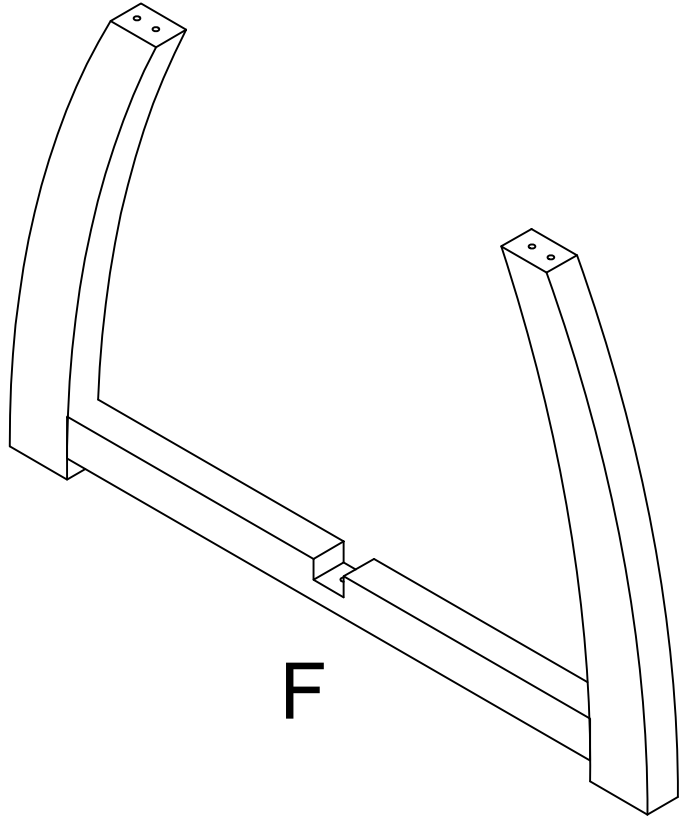

Weight Limitation

150 LBS

EXPLOSIVE VIEW

PARTS LIST

HARDWARE LIST

#1	x6	#2	x24	#3	x18	#4	x18	#5	x18
									
		φ1/4"*1"		φ5/16"*1-1/4"		φ5/16"		φ5/16"*19mm	

TOOL LIST

#6	x1	#7	x1
			
M4		M5	

HARDWARE SPARE LIST

#2	x1	#3	x1	#4	x1	#5	x1
							
φ1/4"*1"		φ5/16"*1-1/4"		φ5/16"		φ5/16"*19mm	

ASSEMBLY INSTRUCTIONS

STEP-1

1. Insert panel (C&B) into panel (A), make sure all holes aligned. Use iron piece #1 to connect panels A&B&C and Insert screw #2 into the hole and tighten it with an Allen key #6.

#4	x8
$\phi 5/16''$	

#5	x8
$\phi 5/16'' * 19\text{mm}$	

#3	x8
$\phi 5/16'' * 1-1/4''$	

#7	x1
M5	

ASSEMBLY INSTRUCTIONS

STEP-4

1. Insert gasket #4 and #5 in sequence into bolt #3, install leg (E) on of leg (F), ensure the corresponding holes are aligned and fix with screw #3, then tighten the screw with an Allen key #7.