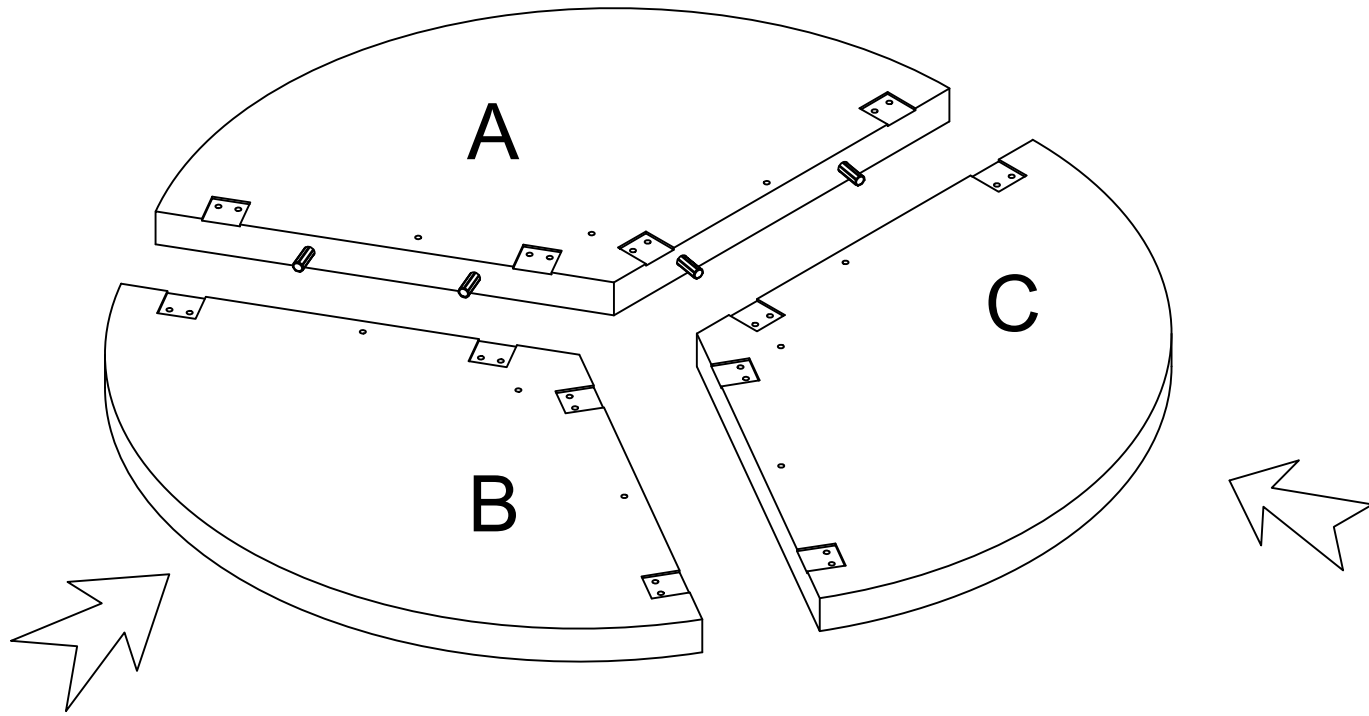

Weight Limitation

150 LBS

EXPLOSIVE VIEW

PARTS LIST

HARDWARE LIST

#1	x6	#2	x24	#3	x18	#4	x18	#5	x18
									
		φ1/4"*1"		φ5/16"*1-1/4"		φ5/16"		φ5/16"*19mm	

TOOL LIST

#6	x1	#7	x1
			
M4		M5	

HARDWARE SPARE LIST

#2	x1	#3	x1	#4	x1	#5	x1
							
φ1/4"*1"		φ5/16"*1-1/4"		φ5/16"		φ5/16"*19mm	

ASSEMBLY INSTRUCTIONS

STEP-1

1. Insert panel (C&B) into panel (A), make sure all holes aligned. Use iron piece #1 to connect panels A&B&C and Insert screw #2 into the hole and tighten it with an Allen key #6.

#4	x8
$\phi 5/16''$	

#5	x8
$\phi 5/16'' * 19\text{mm}$	

#3	x8
$\phi 5/16'' * 1-1/4''$	

#7	x1
M5	

ASSEMBLY INSTRUCTIONS

STEP-4

1. Insert gasket #4 and #5 in sequence into bolt #3, install leg (E) on of leg (F), ensure the corresponding holes are aligned and fix with screw #3, then tighten the screw with an Allen key #7.