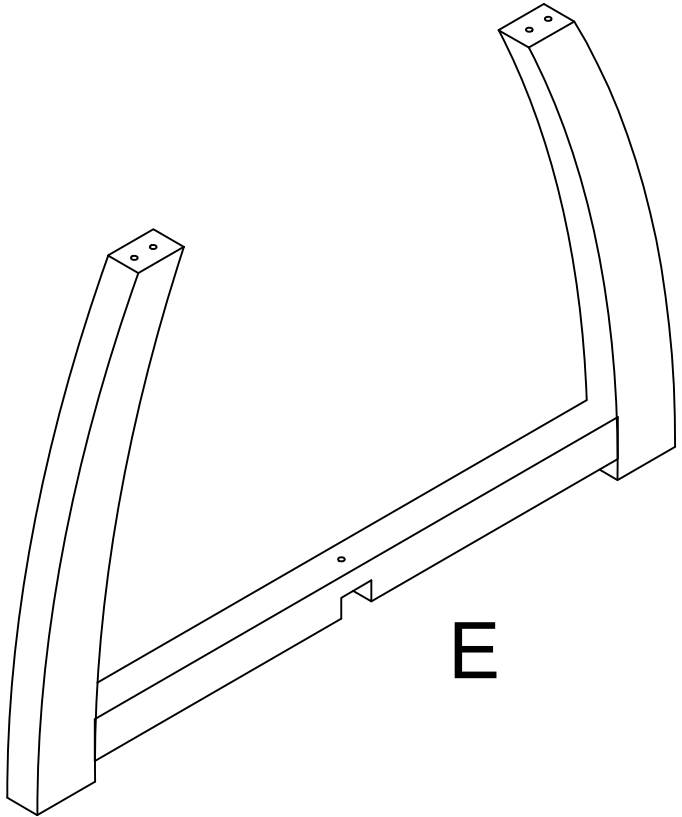

Weight Limitation

150 LBS

EXPLOSIVE VIEW

PARTS LIST

HARDWARE LIST

#1	x6	#2	x24	#3	x18	#4	x18	#5	x18
									
		φ1/4"*1"		φ5/16"*1-1/4"		φ5/16"		φ5/16"*19mm	

TOOL LIST

#6	x1	#7	x1
			
M4		M5	

HARDWARE SPARE LIST

#2	x1	#3	x1	#4	x1	#5	x1
							
φ1/4"*1"		φ5/16"*1-1/4"		φ5/16"		φ5/16"*19mm	

ASSEMBLY INSTRUCTIONS

STEP-1

1. Insert panel (C&B) into panel (A), make sure all holes aligned. Use iron piece #1 to connect panels A&B&C and Insert screw #2 into the hole and tighten it with an Allen key #6.

#4	x8
$\phi 5/16''$	

#5	x8
$\phi 5/16'' * 19\text{mm}$	

#3	x8
$\phi 5/16'' * 1-1/4''$	

#7	x1
M5	

ASSEMBLY INSTRUCTIONS

STEP-4

1. Insert gasket #4 and #5 in sequence into bolt #3, install leg (E) on of leg (F), ensure the corresponding holes are aligned and fix with screw #3, then tighten the screw with an Allen key #7.