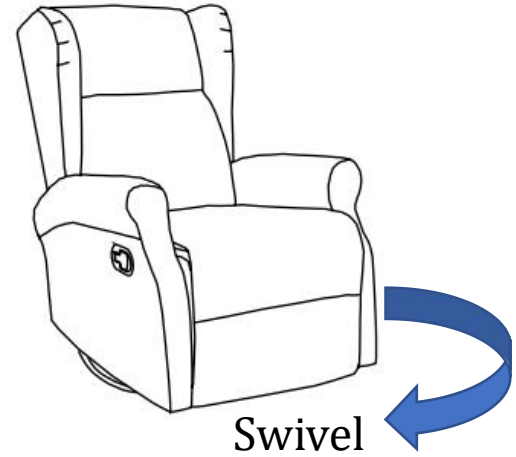

Right Wing

Weight Limitation

250LBS

ASSEMBLY INSTRUCTIONS

STEP 1: Match both bracket of backrest to the seat ,push down the backrest to assemble.

STEP 2: Match the ear bracket to the backrest side ,push down the ear to assemble.

STEP 3: Assembly completed

Upright position

Full reclined position

STEP 4: Pull the clasp to stretch the chair reclined and press footrest to set it back to upright position.

Swivel

Rock