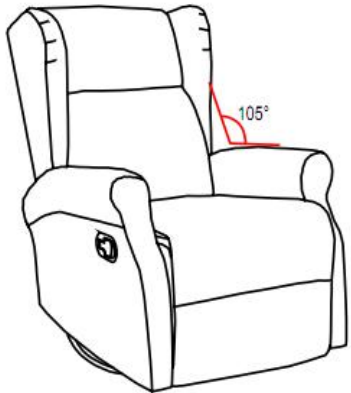

STEP 3: Assembly completed

Upright position