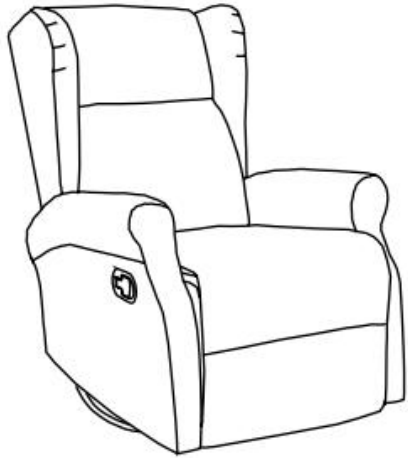

PARTS LIST

A*1

Seat

B*1

Back

C*1

Left Wing

D*1

Right Wing

Weight Limitation

250LBS

ASSEMBLY INSTRUCTIONS

STEP 1: Match both bracket of backrest to the seat ,push down the backrest to assemble.

STEP 2: Match the ear bracket to the backrest side ,push down the ear to assemble.

STEP 3: Assembly completed

Upright position

Full reclined position

STEP 4: Pull the clasp to stretch the chair reclined and press footrest to set it back to upright position.

Swivel

Rock