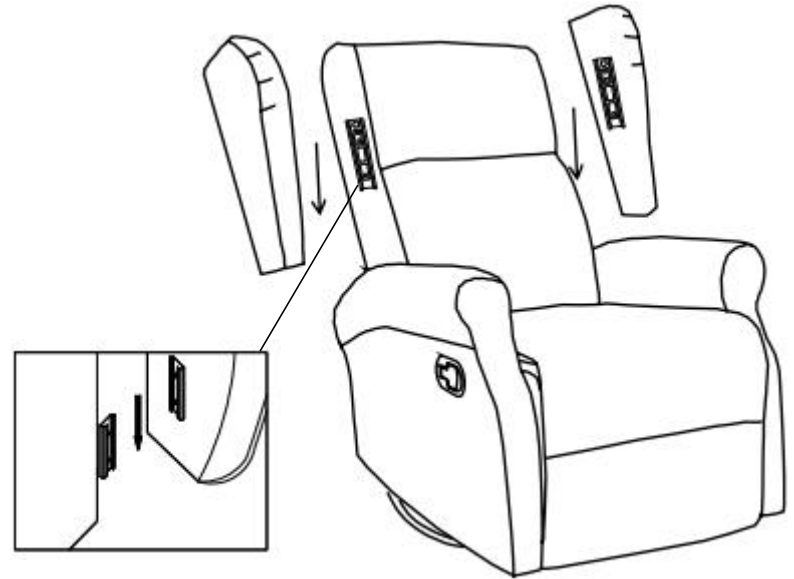

PARTS LIST

A*1

Seat

B*1

Back

C*1

Left Wing

D*1

Right Wing

Weight Limitation

250LBS

ASSEMBLY INSTRUCTIONS

STEP 1: Match both bracket of backrest to the seat ,push down the backrest to assemble.

STEP 2: Match the ear bracket to the backrest side ,push down the ear to assemble.

STEP 3: Assembly completed

Upright position

Full reclined position

STEP 4: Pull the clasp to stretch the chair reclined and press footrest to set it back to upright position.

Swivel

Rock