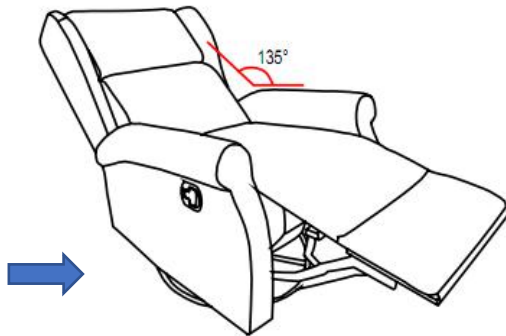

PARTS LIST

A*1

Seat

B*1

Back

C*1

Left Wing

D*1

Right Wing

Weight Limitation

250LBS

ASSEMBLY INSTRUCTIONS

STEP 1: Match both bracket of backrest to the seat ,push down the backrest to assemble.

STEP 2: Match the ear bracket to the backrest side ,push down the ear to assemble.

STEP 3: Assembly completed

Upright position

Full reclined position

STEP 4: Pull the clasp to stretch the chair reclined and press footrest to set it back to upright position.

Swivel

Rock