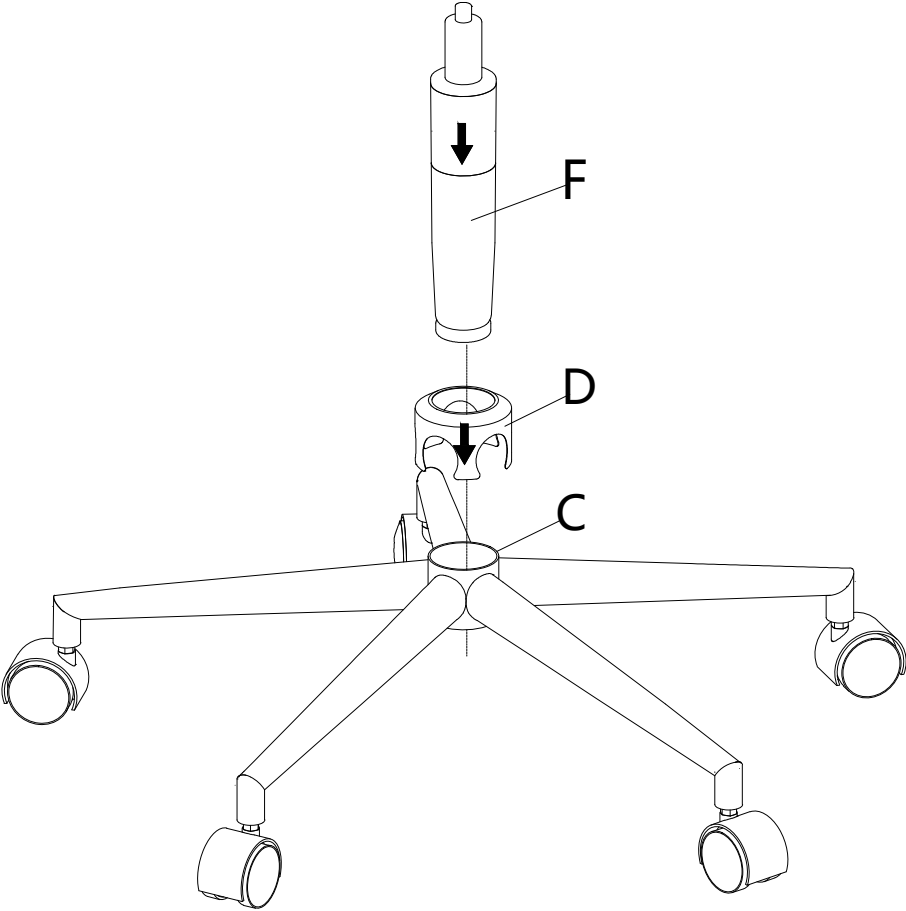

Weight Limitation
250 LBS

PARTS LIST

A	x1
	
Main part	

B	x1
	
Mechanism	

C	x1
	
Spider base	

D	x1
	
Metal base cap	

E	x5
	
Casters	

F	x1
	
Gas lift	

HARDWARE LIST

#1	x4
	
ø6x20mm	

#2	x1
	
M6	

HARDWARE SPARE LIST

#1	x1
	
ø6x20mm	

ASSEMBLY INSTRUCTIONS

STEP-1

ASSEMBLY INSTRUCTIONS

STEP-2

ASSEMBLY INSTRUCTIONS

STEP-3

#1	x4
	
φ6x20mm	

#2	x1
	
M6	

ASSEMBLY INSTRUCTIONS

STEP-4

WARRANTY