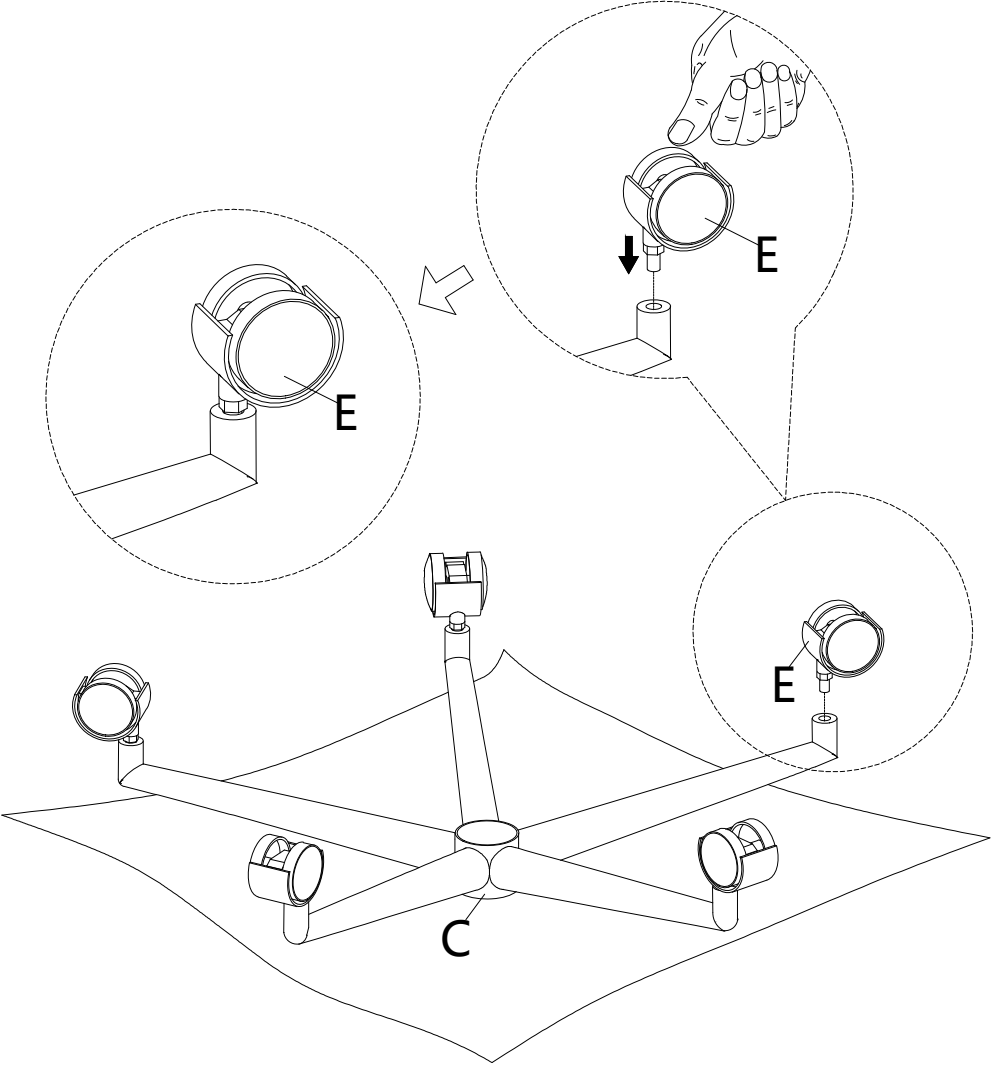

Weight Limitation
250 LBS

PARTS LIST

A	x1
	
Main part	

B	x1
	
Mechanism	

C	x1
	
Spider base	

D	x1
	
Metal base cap	

E	x5
	
Casters	

F	x1
	
Gas lift	

HARDWARE LIST

#1	x4
	
ø6x20mm	

#2	x1
	
M6	

HARDWARE SPARE LIST

#1	x1
	
ø6x20mm	

ASSEMBLY INSTRUCTIONS

STEP-1

ASSEMBLY INSTRUCTIONS

STEP-2

ASSEMBLY INSTRUCTIONS

STEP-3

#1	x4
	
φ6x20mm	

#2	x1
	
M6	

ASSEMBLY INSTRUCTIONS

STEP-4

WARRANTY