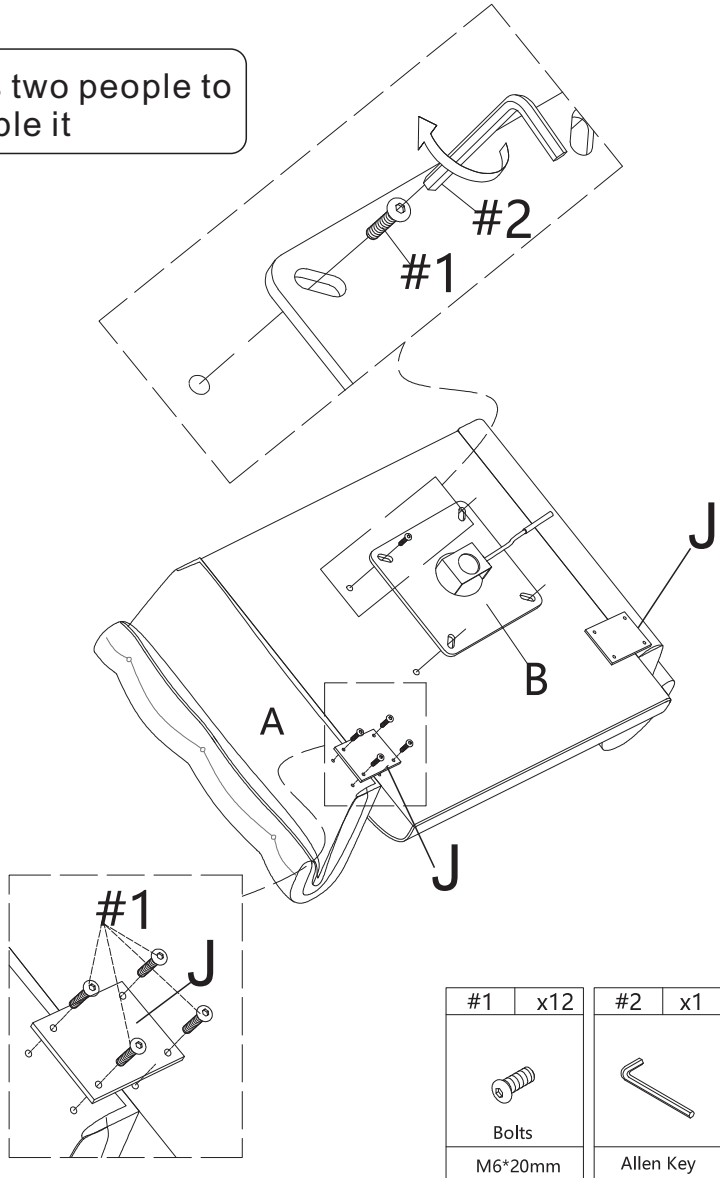

ASSEMBLY INSTRUCTIONS

STEP-5

It takes two people to assemble it