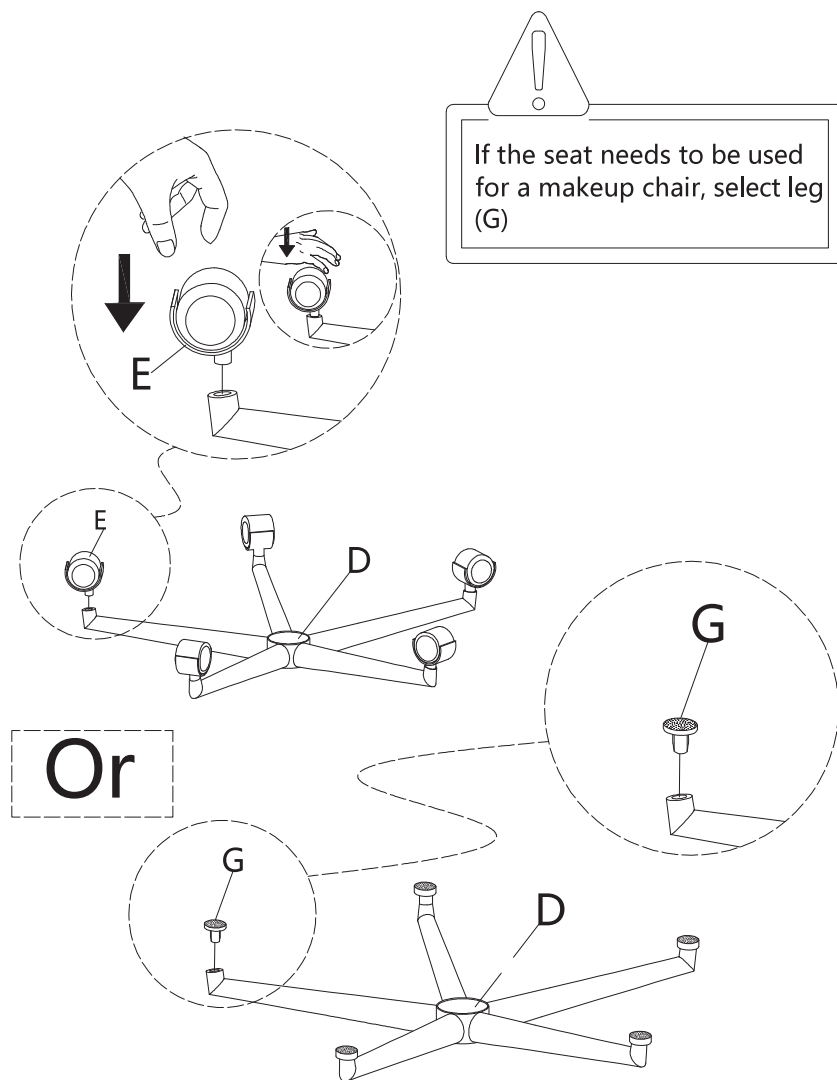

ASSEMBLY INSTRUCTIONS

STEP-8

ASSEMBLY INSTRUCTIONS

STEP-7

PARTS LIST

A	x1	B	x1	C	x1	D	x1	E	x5
									
Seat Frame		Mechanism		Gas lift		Spider base		Casters	
F	x1	G	x5	H	x1	I	x1	J	x2
									
Gaslift cover		Leg		Right arm		Left arm		Mending plate	

HARDWARE LIST

#1	x12	#2	x1
			
Bolts		Allen Key	
M6*20mm			

HARDWARE SPARE LIST

#1	x1
	
Bolts	
M6*20mm	

ASSEMBLY INSTRUCTIONS

STEP-1

ASSEMBLY INSTRUCTIONS

STEP-6

ASSEMBLY INSTRUCTIONS

STEP-5

It takes two people to assemble it

#1	x12	#2	x1
			
Bolts			
M6*20mm		Allen Key	

ASSEMBLY INSTRUCTIONS

STEP-2

ASSEMBLY INSTRUCTIONS

STEP-3