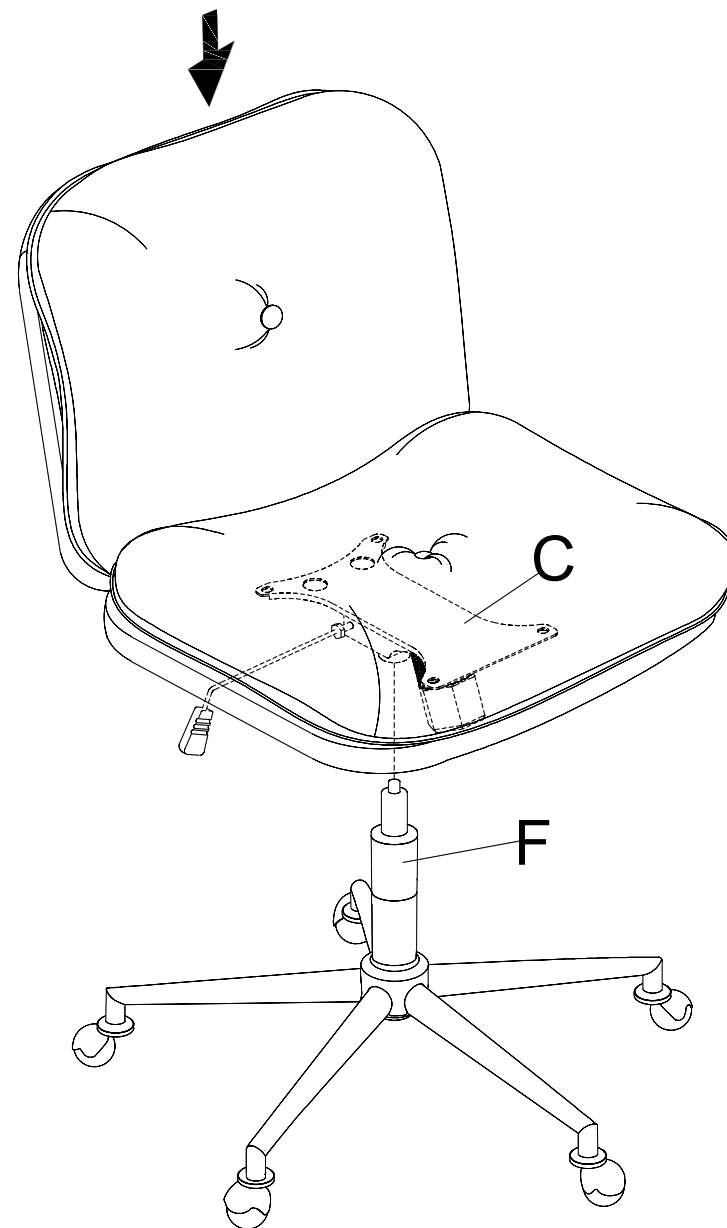

Weight Limitation
250 LBS

PARTS LIST

A	x1	B	x1	C	x1	D	x1
							
Backrest		Seat Frame		Mechanism		Spider base	
E	x1	F	x1	G	x5	H	x5
							
Metal base cap		Gas lift		Casters		Spikes	

HARDWARE LIST

#1	x4	#2	x4	#3	x1
					
φ6x25mm		φ6x20mm		M6	

HARDWARE SPARE LIST

#1	x1	#2	x1
			
φ6x25mm		φ6x20mm	

ASSEMBLY INSTRUCTIONS

STEP-5

ASSEMBLY INSTRUCTIONS

STEP-4

#2	x4	#3	x1
			
φ6x20mm		M6	

ASSEMBLY INSTRUCTIONS

STEP-1

Option one:

Option two:

ASSEMBLY INSTRUCTIONS

STEP-2

ASSEMBLY INSTRUCTIONS

STEP-3

#1	x4
	
Ø6x25mm	