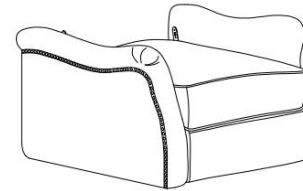

Weight Limitation

250LBS

PARTS LIST

A*1

Seat Frame

B*1

Backrest

C*1