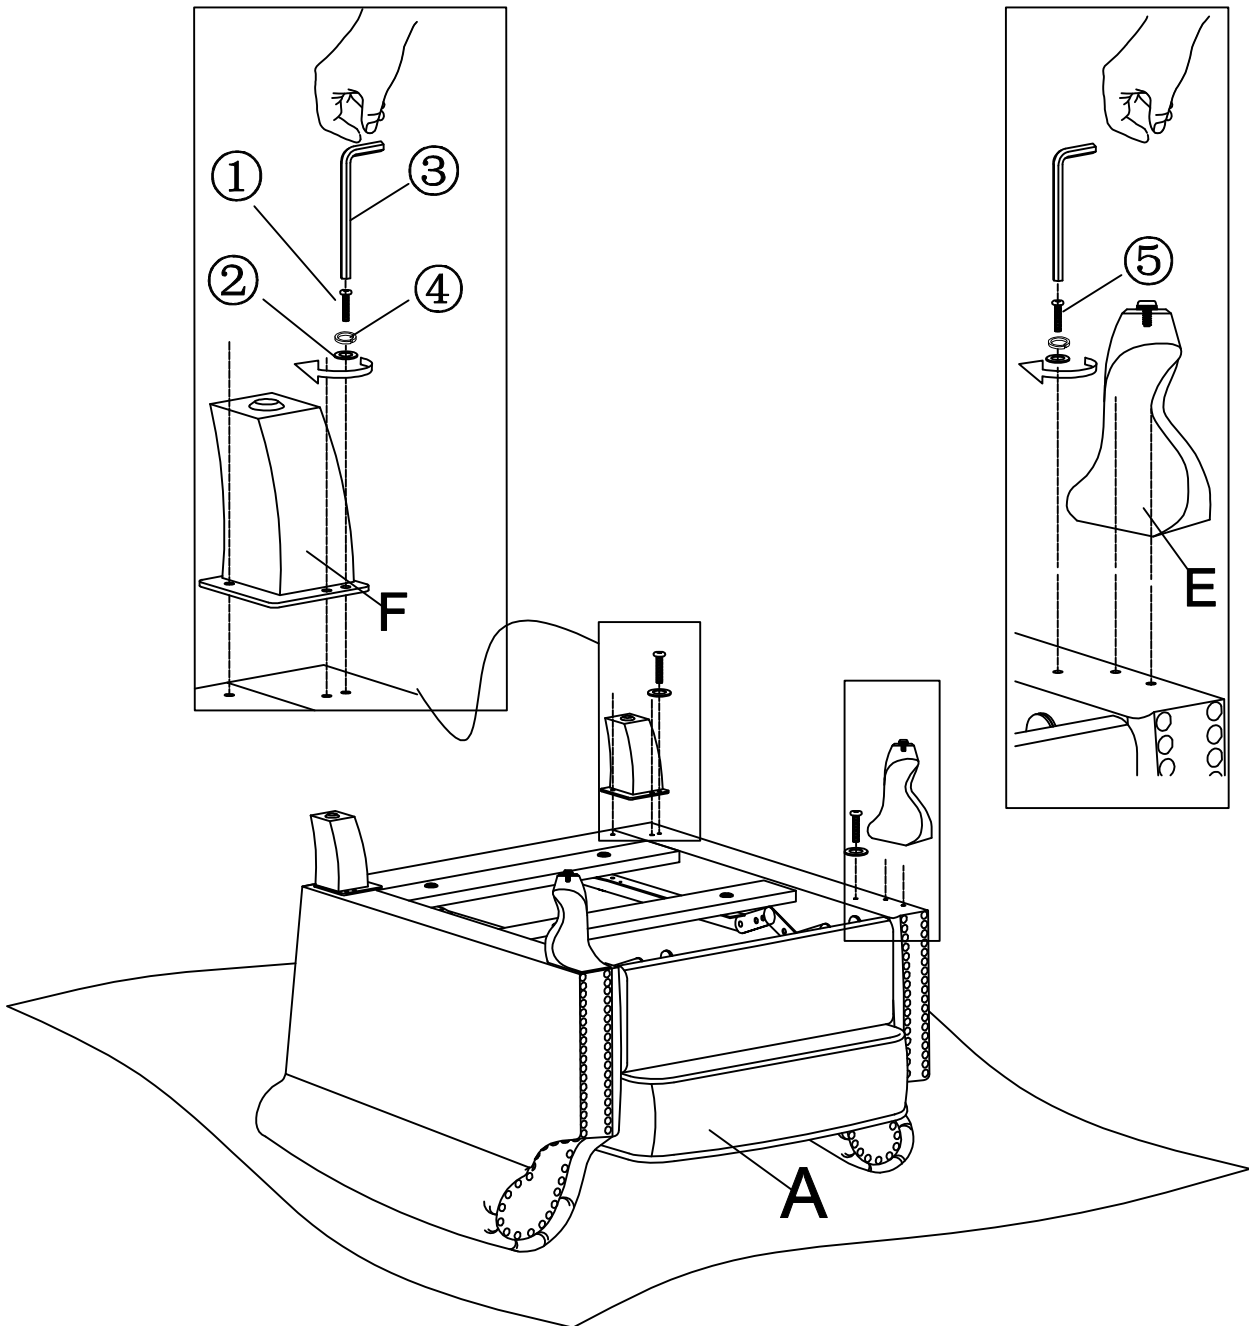

ASSEMBLY INSTRUCTIONS

STEP-1