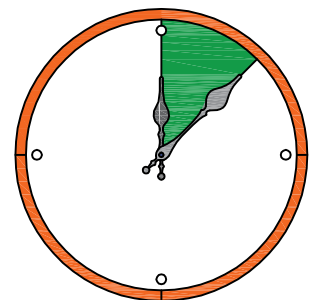

PARTS LIST

①	x6		②	x12		③	x1		④	x12
Bolt		Flat washer		Allen Key		Spring gasket				
M8*30mm				M5						
⑤	x6									
Bolt										
M8*50mm										

HARDWARE SPARE LIST

①	x1	②	x2	④	x2	⑤	x1
bolt		Flat washer		Spring gasket		bolt	
M8*30mm						M8*50mm	

Tools needed

One person

Around 15min