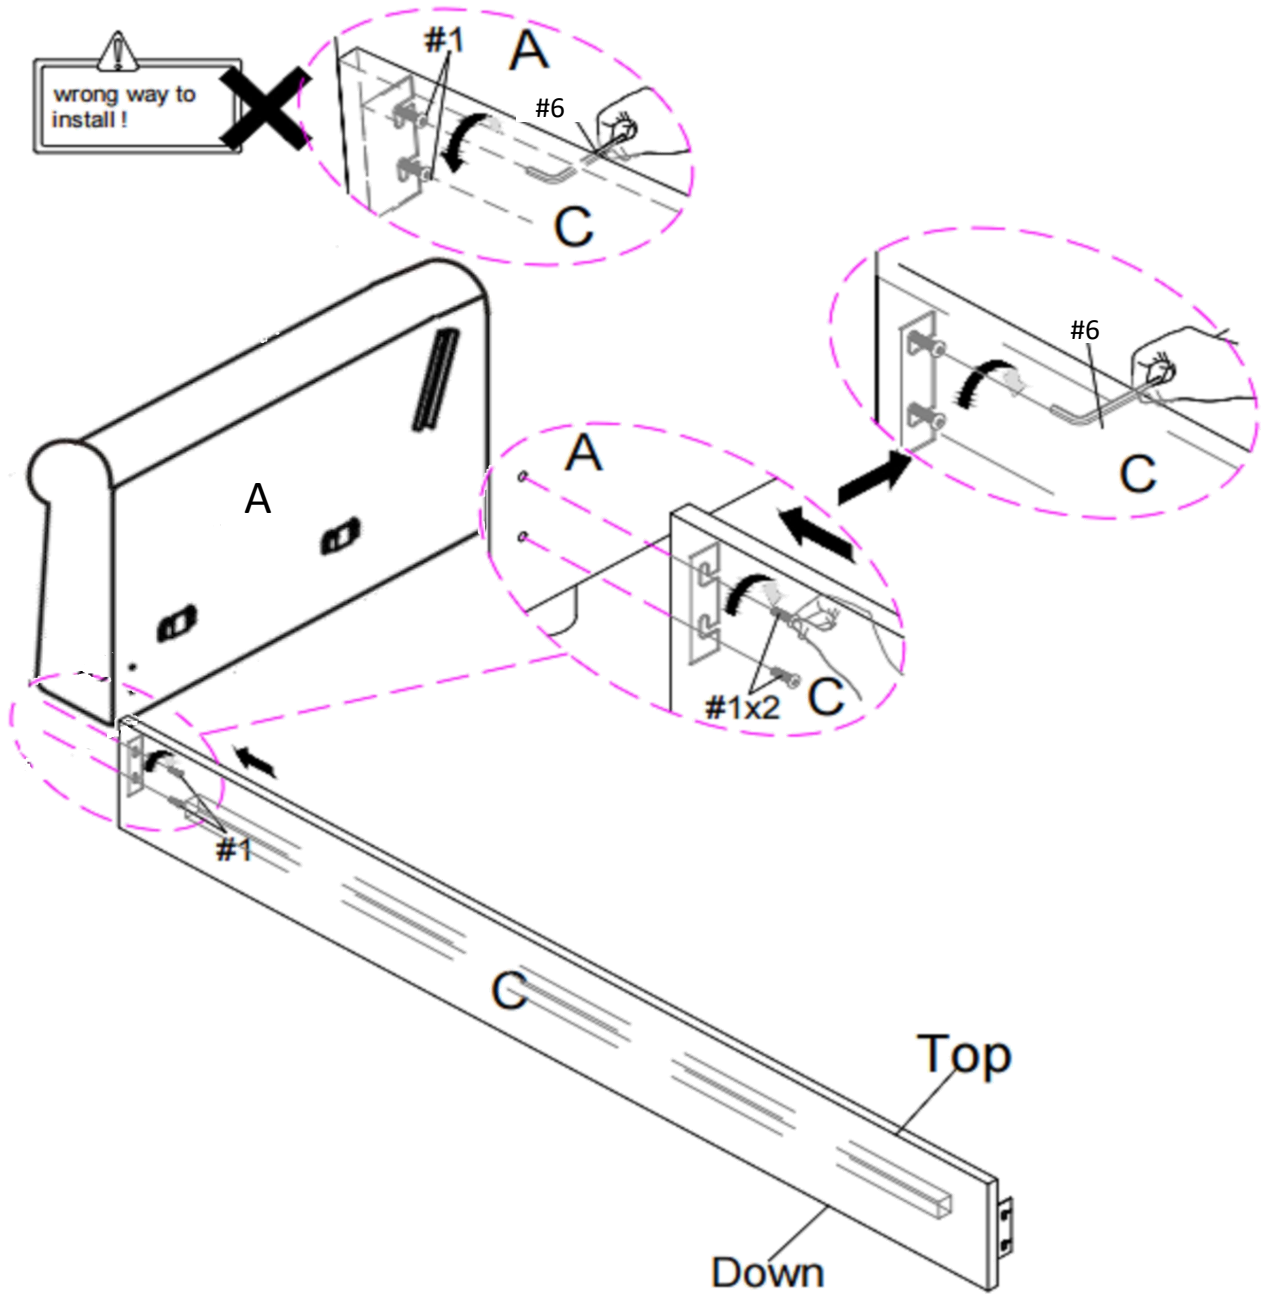

TOOL LIST

#6	X1
	
Allen key	
M8	

#7	X1
	
Allen key	
M6	

#8	X1
	
Screwdriver	
M8	

HARDWARE SPARE LIST

#1	X1
	
Bolt	
M8*80mm	

#2	X1
	
Flat washer	

#3	X1
	
Spring washer	

#4	X1
	
Bolt	
M8*45mm	

#5	X1
	
Round felt mat	

ASSEMBLY INSTRUCTIONS

STEP-1

ASSEMBLY INSTRUCTIONS

STEP-2

#7	X1
	
Allen key	
M6	

ASSEMBLY INSTRUCTIONS

STEP-3

#7	X1
	
Allen key	
M6	

ASSEMBLY INSTRUCTIONS

STEP-4

Be sure to have
adultpartner help to hold
both armrests while
aligningmetal brackets on
backrest/armrests

ASSEMBLY INSTRUCTIONS

STEP-5

ASSEMBLY INSTRUCTIONS