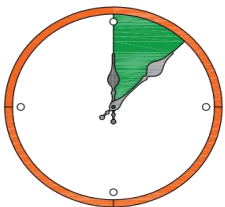

HULALA

H O M E

Around 20 min

ITEM NO. SFDM1142

NOTE:

This brochure contains IMPORTANT safety info. Please read and keep for future reference.

MAINTAINANCE AND WARNING

1.Keep furniture away from heat sources.