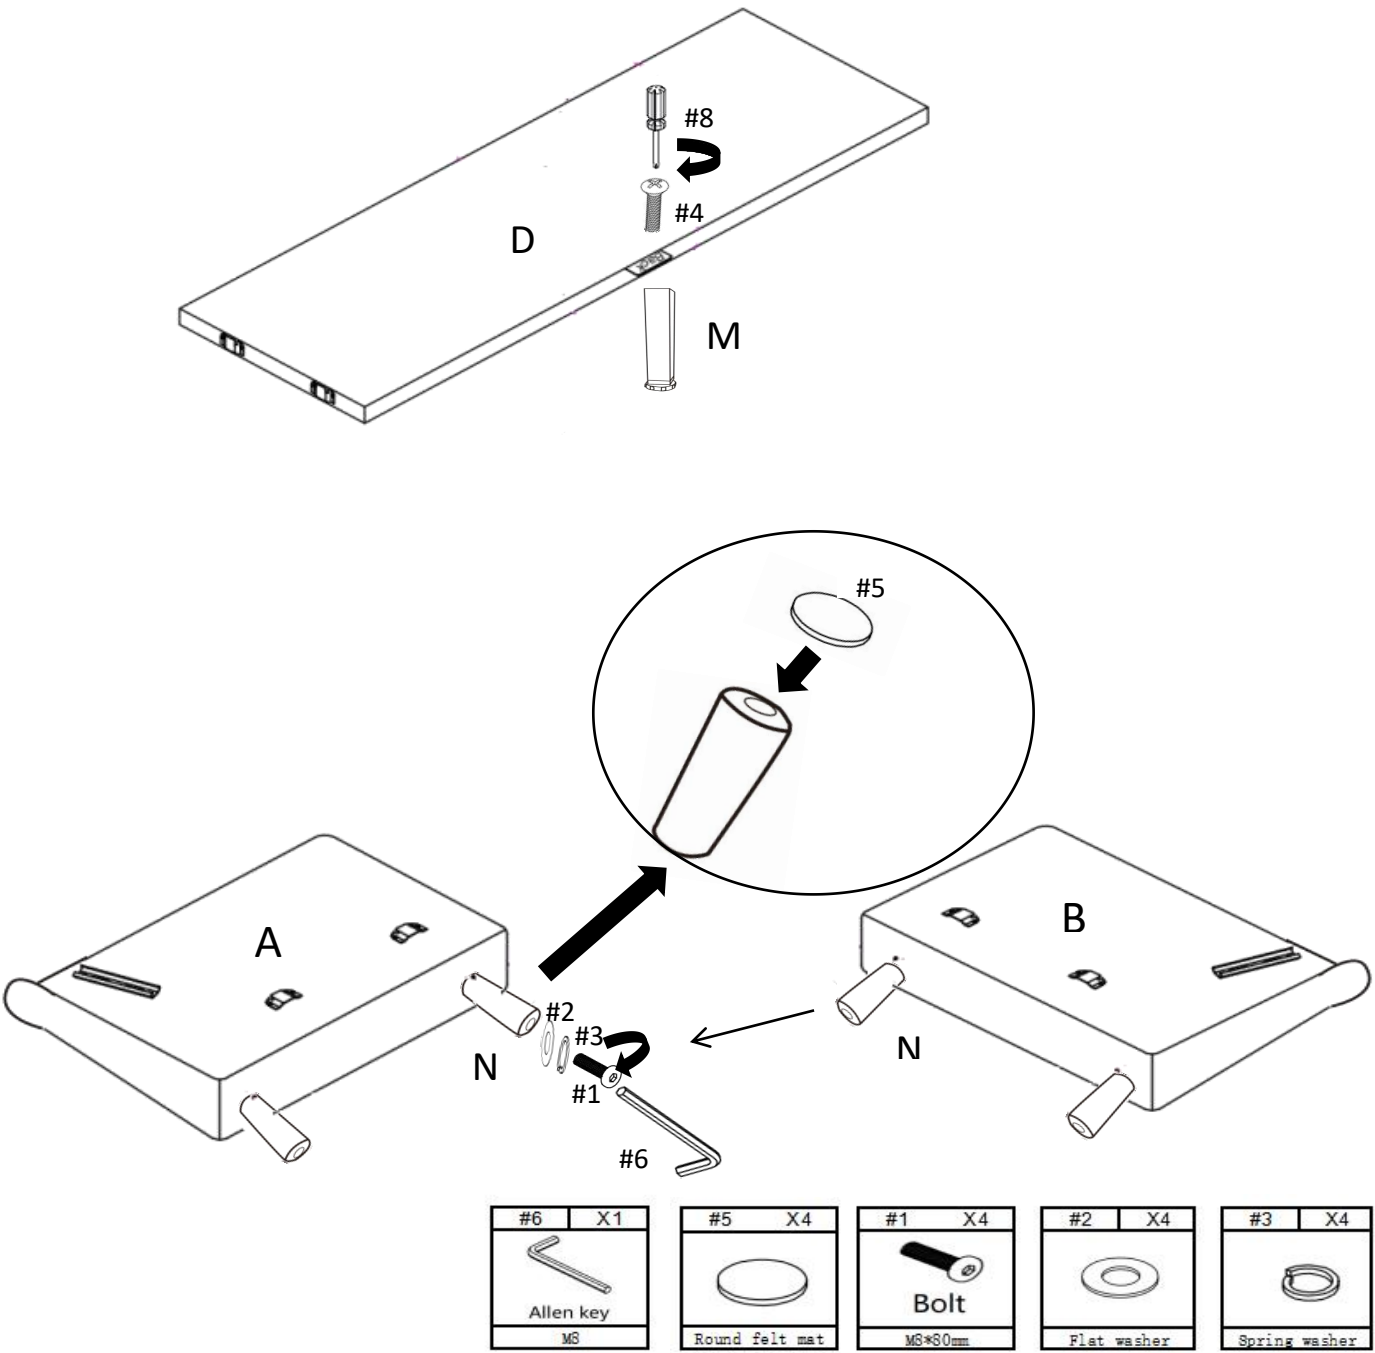

TOOL LIST

#6	X1
	
Allen key	
M8	

#7	X1
	
Allen key	
M6	

#8	X1
	
Screwdriver	
M8	

HARDWARE SPARE LIST

#1	X1
	
Bolt	
M8*80mm	

#2	X1
	
Flat washer	

#3	X1
	
Spring washer	

#4	X1
	
Bolt	
M8*45mm	

#5	X1
	
Round felt mat	

ASSEMBLY INSTRUCTIONS

STEP-1

ASSEMBLY INSTRUCTIONS

STEP-2

#7	X1
	
Allen key	
M6	

ASSEMBLY INSTRUCTIONS