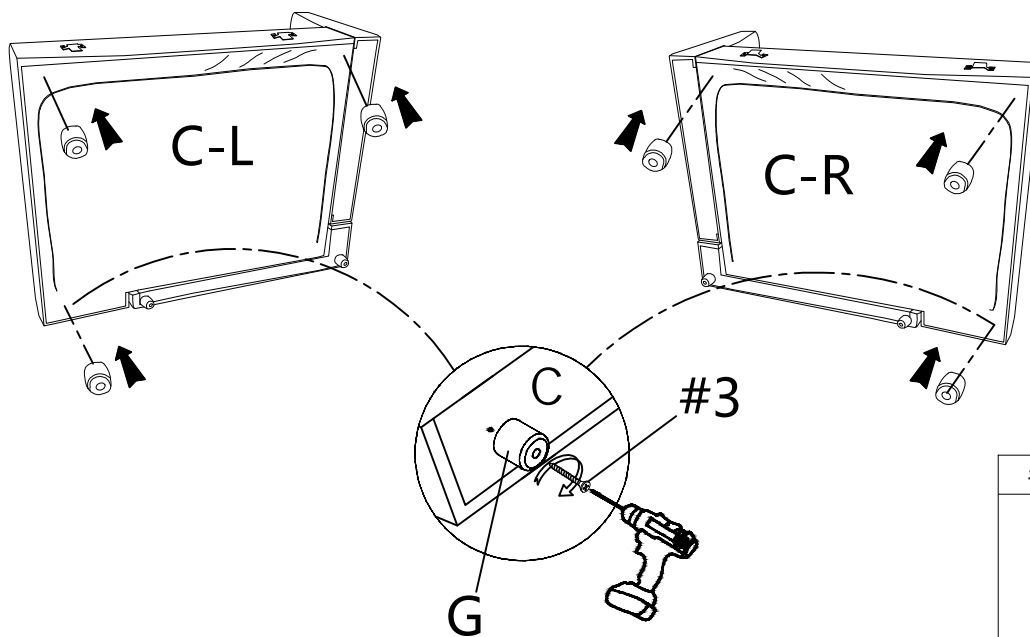

TOOL LIST

#4	x1
	
Allen Key	
M4	

SPARE HARDWARE

#1	x1	#2	x1	#3	x1
					
Bolts		Plain Washer		Screw	
Ø1/4*50mm		Ø1/4*26mm		#5*50mm	

ASSEMBLY INSTRUCTIONS

STEP-1

STEP-2

ASSEMBLY INSTRUCTIONS

STEP-3

#1	x8	#2	x8	#3	x1
					
Bolts		Plain Washer		Allen Key	
Ø1/4*50mm		Ø1/4*26mm		M4	

ASSEMBLY INSTRUCTIONS

STEP- 4

#3	x4
	
Screw #5*50mm	

G	x4
	
Legs	

STEP- 5

#1	x8
	
Bolts Ø1/4*50mm	

#2	x8
	
Plain Washer Ø1/4*26mm	

#3	x1
	
Allen Key M4	

ASSEMBLY INSTRUCTIONS

STEP- 6

STEP- 7

#3	x6
	
Screw #5*50mm	

G	x6
	
Legs	

ASSEMBLY INSTRUCTIONS