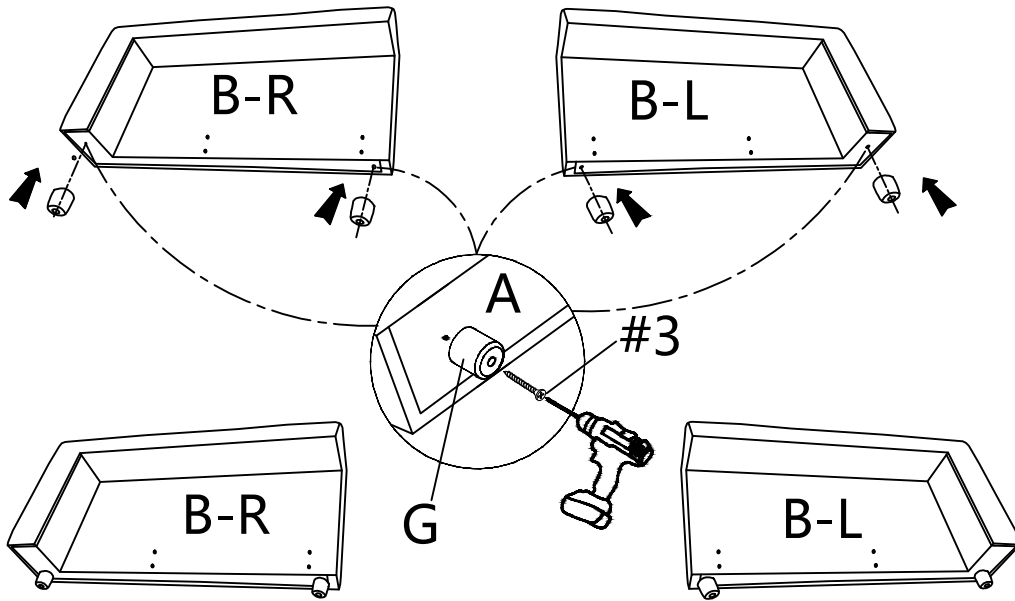

TOOL LIST

#4	x1
	
Allen Key	
M4	

SPARE HARDWARE

#1	x1	#2	x1	#3	x1
					
Bolts		Plain Washer		Screw	
Ø1/4*50mm		Ø1/4*26mm		#5*50mm	

ASSEMBLY INSTRUCTIONS

STEP-1

STEP-2

ASSEMBLY INSTRUCTIONS

STEP-3

#1	x8	#2	x8	#3	x1
					
Bolts		Plain Washer		Allen Key	
Ø1/4*50mm		Ø1/4*26mm		M4	

ASSEMBLY INSTRUCTIONS

STEP- 4

#3	x4
	
Screw #5*50mm	

G	x4
	
Legs	

STEP- 5

#1	x8
	
Bolts Ø1/4*50mm	

#2	x8
	
Plain Washer Ø1/4*26mm	

#3	x1
	
Allen Key M4	

ASSEMBLY INSTRUCTIONS

STEP- 6

STEP- 7

#3	x6
	
Screw #5*50mm	

G	x6
	
Legs	

ASSEMBLY INSTRUCTIONS