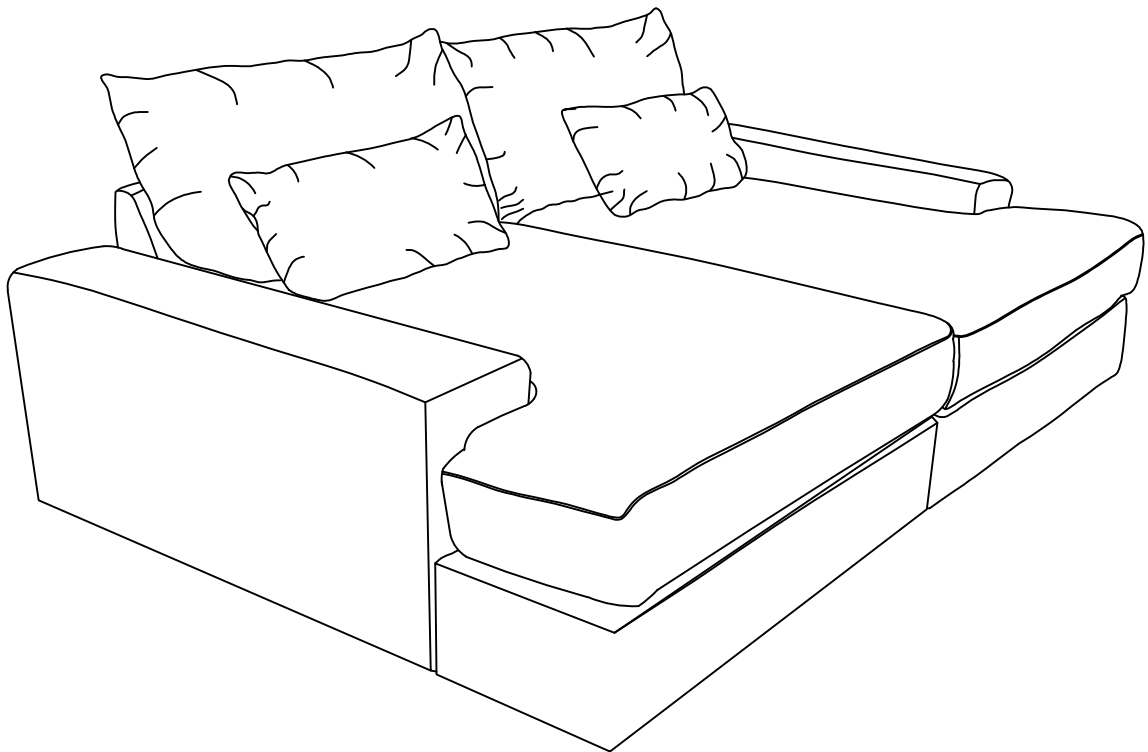

HULALA

H O M E

ITEM NO.SFKR0979

NOTE:

This brochure contains IMPORTANT safty info. Please read and keep for future reference.