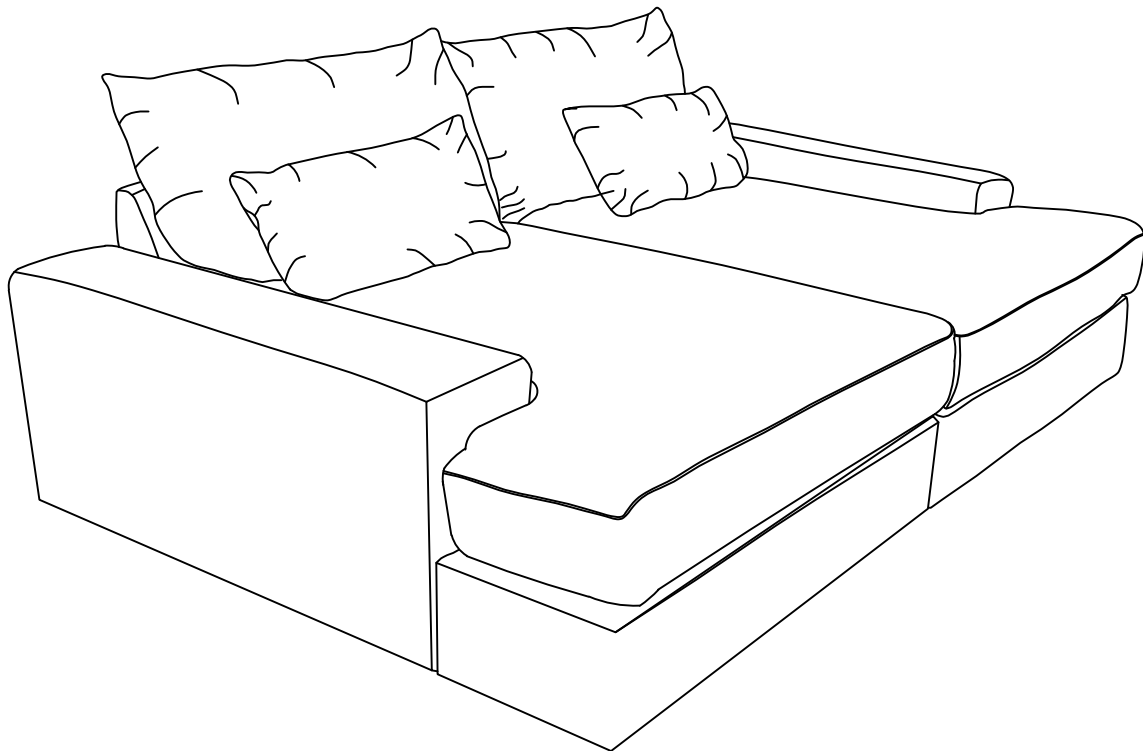

ASSEMBLY INSTRUCTIONS

STEP- 10

COMPLETED