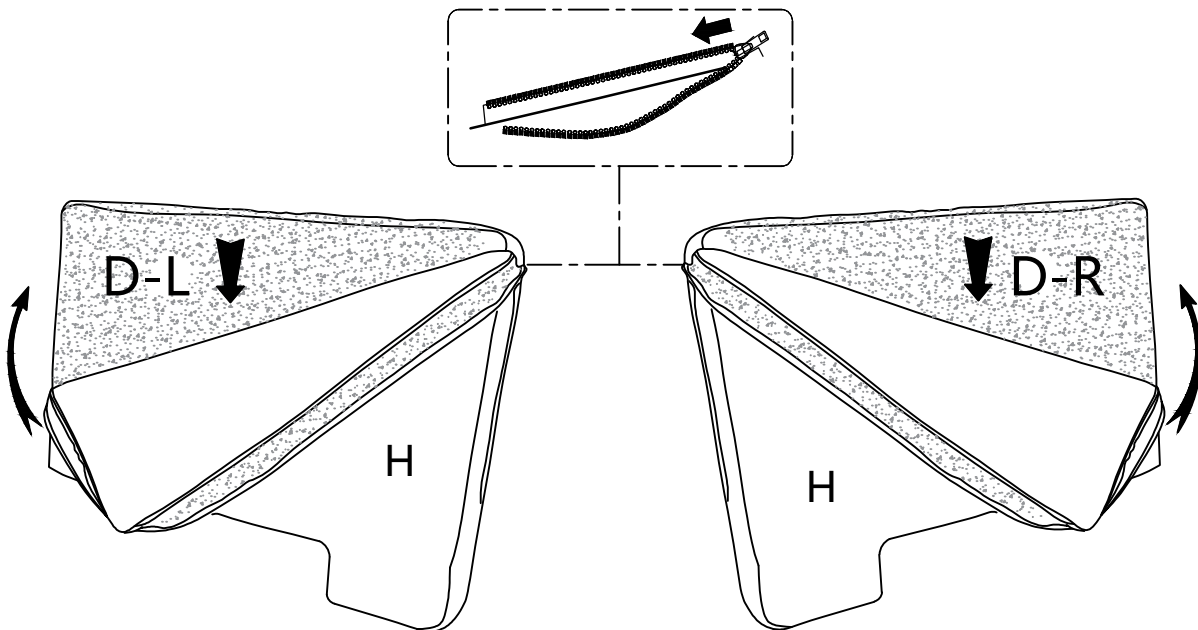

TOOL LIST

#4	x1
	
Allen Key	
M4	

SPARE HARDWARE

#1	x1	#2	x1	#3	x1
					
Bolts		Plain Washer		Screw	
Ø1/4*50mm		Ø1/4*26mm		#5*50mm	

ASSEMBLY INSTRUCTIONS

STEP-1

STEP-2

ASSEMBLY INSTRUCTIONS

STEP-3

#1	x8	#2	x8	#3	x1
					
Bolts		Plain Washer		Allen Key	
Ø1/4*50mm		Ø1/4*26mm		M4	

ASSEMBLY INSTRUCTIONS

STEP- 4

#3	x4
	
Screw #5*50mm	

G	x4
	
Legs	

STEP- 5

#1	x8
	
Bolts Ø1/4*50mm	