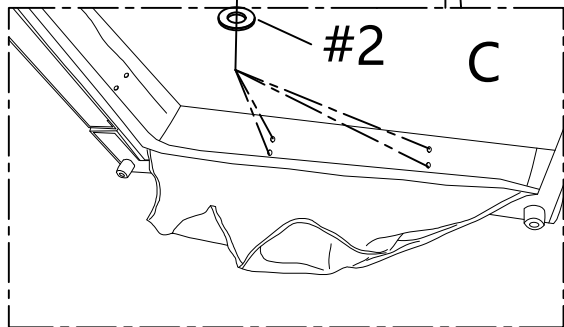

TOOL LIST

#4	x1
	
Allen Key	
M4	

SPARE HARDWARE

#1	x1	#2	x1	#3	x1
					
Bolts		Plain Washer		Screw	
Ø1/4*50mm		Ø1/4*26mm		#5*50mm	

ASSEMBLY INSTRUCTIONS

STEP-1

STEP-2

ASSEMBLY INSTRUCTIONS

STEP-3

#1	x8	#2	x8	#3	x1
					
Bolts		Plain Washer		Allen Key	
Ø1/4*50mm		Ø1/4*26mm		M4	

ASSEMBLY INSTRUCTIONS

STEP- 4

#3	x4
	
Screw #5*50mm	

G	x4
	
Legs	

STEP- 5

#1	x8
	
Bolts Ø1/4*50mm	

#2	x8
	
Plain Washer Ø1/4*26mm	

#3	x1
	
Allen Key M4	

ASSEMBLY INSTRUCTIONS

STEP- 6

STEP- 7

#3	x6
	
Screw #5*50mm	

G	x6
	
Legs	

ASSEMBLY INSTRUCTIONS