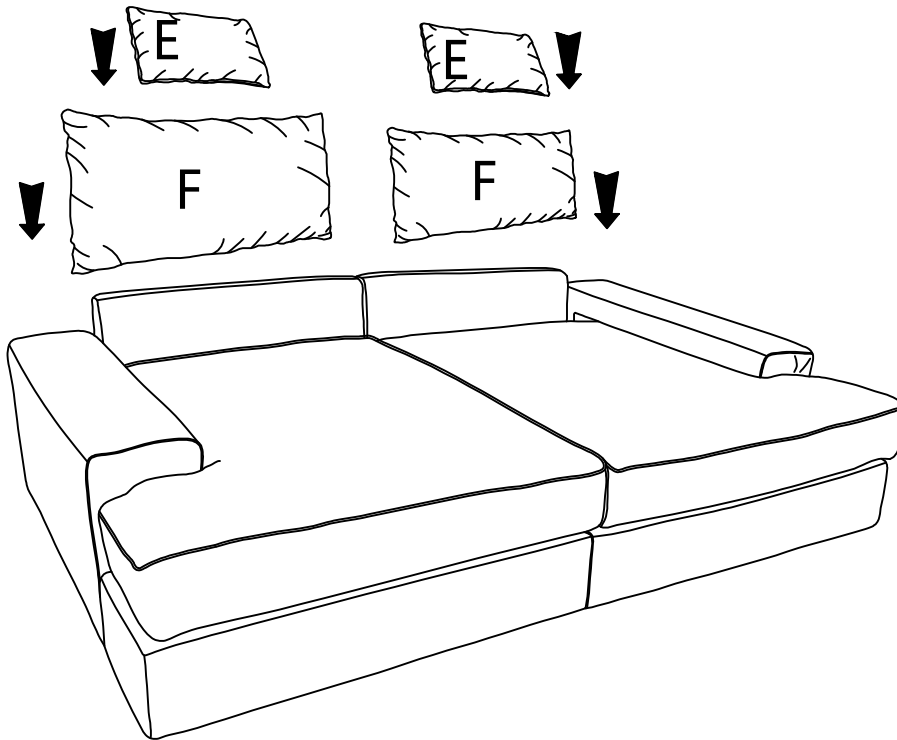

ASSEMBLY INSTRUCTIONS

STEP- 10