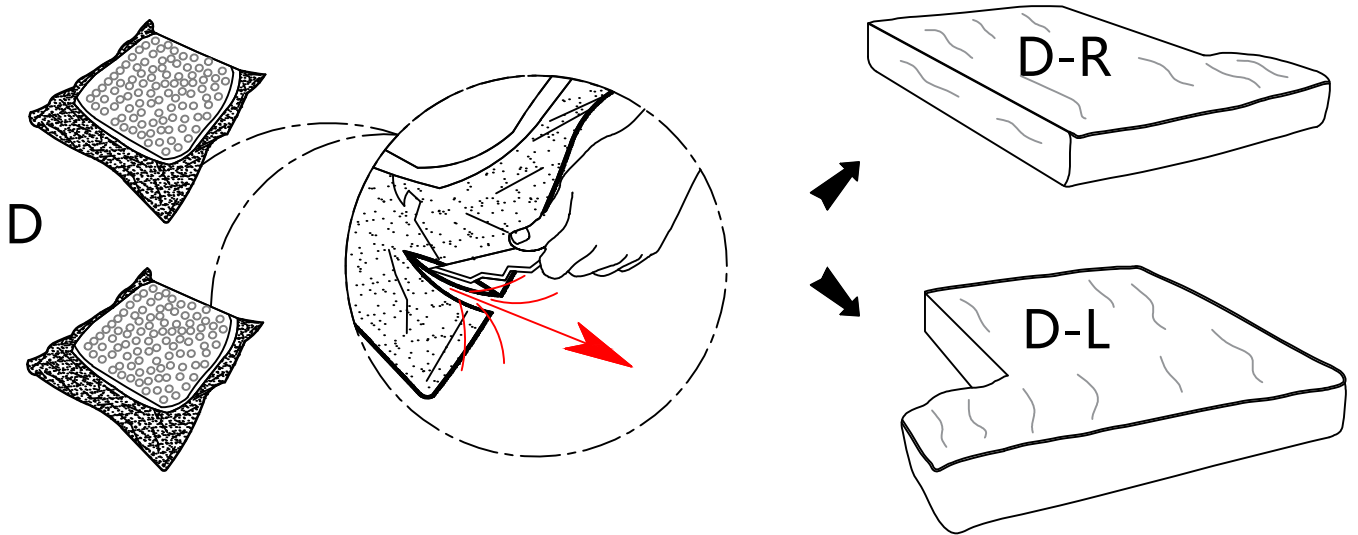

TOOL LIST

#4	x1
	
Allen Key	
M4	

SPARE HARDWARE

#1	x1	#2	x1	#3	x1
					
Bolts		Plain Washer		Screw	
Ø1/4*50mm		Ø1/4*26mm		#5*50mm	

ASSEMBLY INSTRUCTIONS

STEP-1

STEP-2

ASSEMBLY INSTRUCTIONS

STEP-3

#1	x8	#2	x8	#3	x1
					
Bolts		Plain Washer		Allen Key	
Ø1/4*50mm		Ø1/4*26mm		M4	

ASSEMBLY INSTRUCTIONS

STEP- 4

#3	x4
	
Screw #5*50mm	

G	x4
	
Legs	

STEP- 5

#1	x8
	
Bolts Ø1/4*50mm	