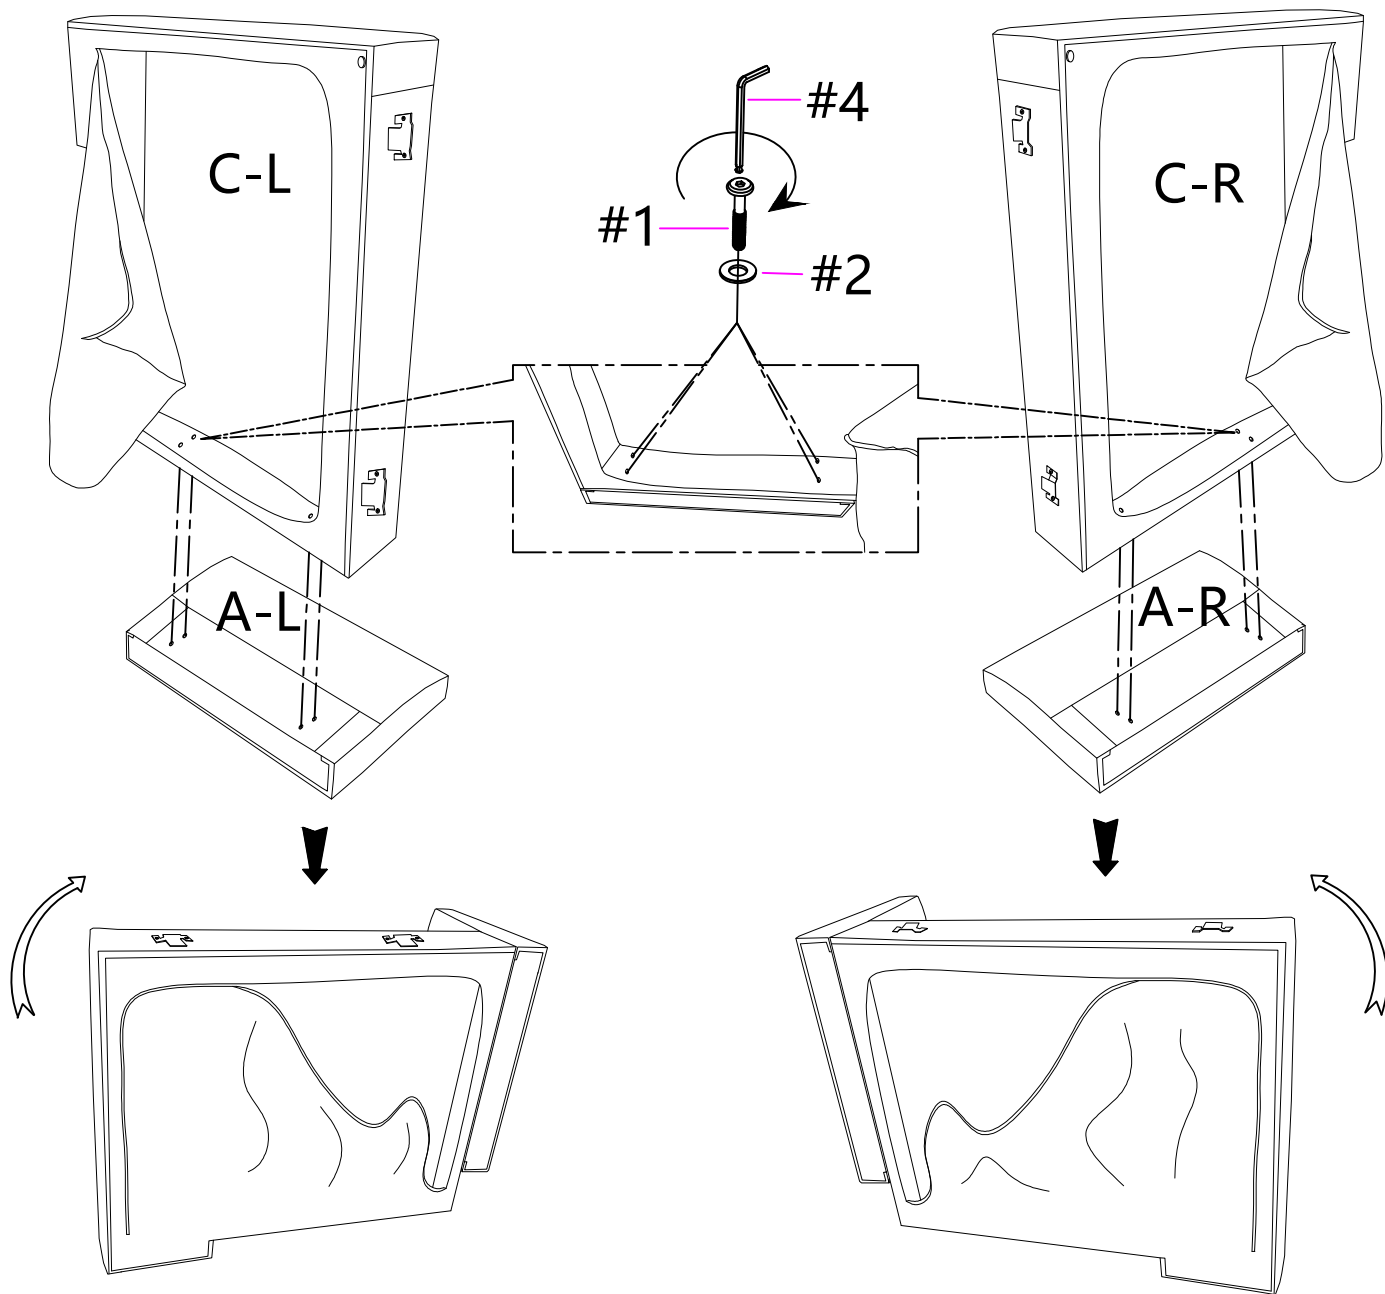

Weight Limitation

900 LBS

PARTS LIST

A	x1	B	x1	C	x1	D	x2
							
Backrest		Armrest		Seat frame		R&L Seat cushion	
E	x2	F	x2	G	x10	H	x2
							
Pillow		Back Cushion		Legs		R&L Seat cover	

HARDWARE LIST

#1	x16	#2	x16	#3	x10
					
Bolts		Plain Washer		Screw	
Ø1/4*50mm		Ø1/4*26mm		#5*50mm	

TOOL LIST

#4	x1
	
Allen Key	
M4	

SPARE HARDWARE

#1	x1	#2	x1	#3	x1
					
Bolts		Plain Washer		Screw	
Ø1/4*50mm		Ø1/4*26mm		#5*50mm	

ASSEMBLY INSTRUCTIONS

STEP-1

STEP-2

ASSEMBLY INSTRUCTIONS

STEP-3

#1	x8	#2	x8	#3	x1
					
Bolts		Plain Washer		Allen Key	
Ø1/4*50mm		Ø1/4*26mm		M4	

ASSEMBLY INSTRUCTIONS

STEP- 4

#3	x4
	
Screw #5*50mm	

G	x4
	
Legs	

STEP- 5

#1	x8
	
Bolts Ø1/4*50mm	

#2	x8
	
Plain Washer Ø1/4*26mm	

#3	x1
	
Allen Key M4	

ASSEMBLY INSTRUCTIONS

STEP- 6

STEP- 7

#3	x6
	
Screw #5*50mm	

G	x6
	
Legs	

ASSEMBLY INSTRUCTIONS