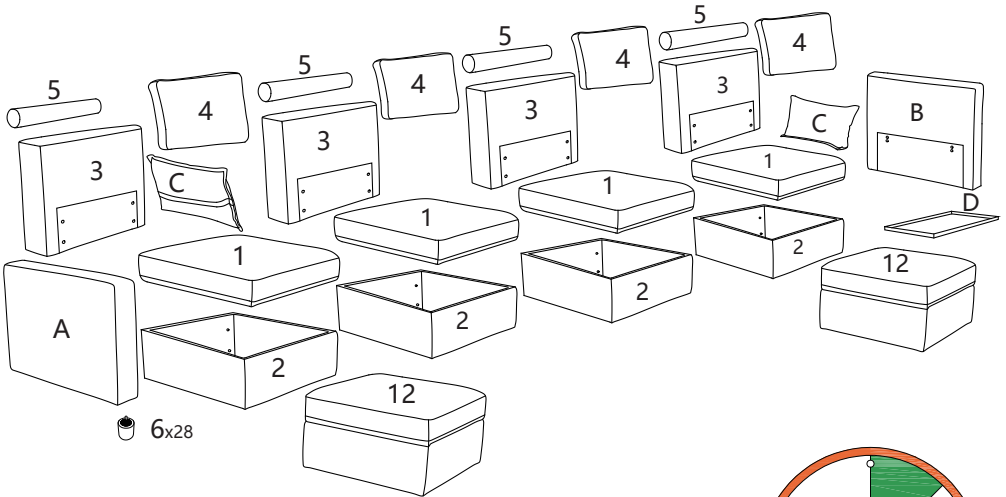

Weight Limitation

900 LBS/1200 LBS

Exploded Diagram

Choose AX1 BX3 CX1

Choose AX1 BX4 CX2

Two persons

Around 45 min
03/19

PARTS LIST

A

A	x1	B	x1	C	x2	D	x1
							
Left arm		Right arm		Pillow			

Hardware List

6	x4	E	x4	F	x8	G	x1
							
Leg				M6*25mm		M4*70mm	

Hardware Spare List

F	x1
	
M6*25mm	

B

1	x1	2	x1	3	x1	4	x1	5	x1
									
Seat cushion		Storage box		Back frame		Back cushion			