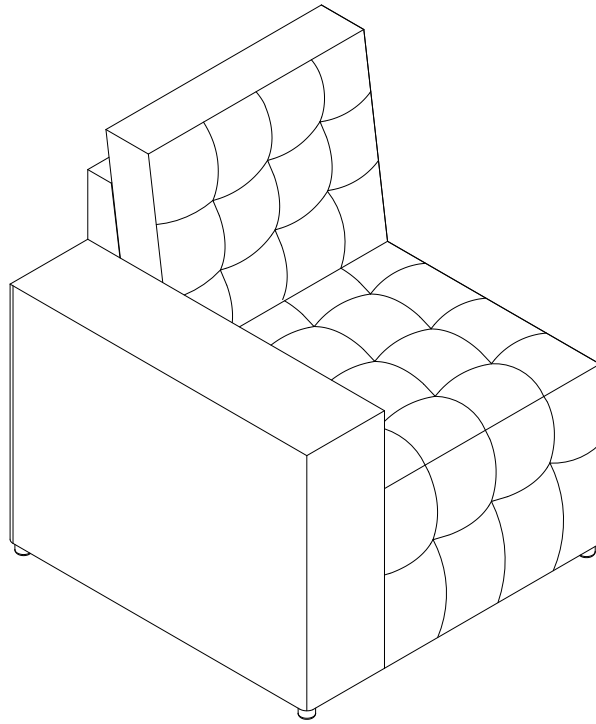

Z2LBSF0011-C PARTS LIST

<p>A x 1</p>  <p>Right Seat Frame</p>	<p>B x 1</p>  <p>Back</p>	<p>C x 1</p>  <p>Back Cushion</p>
---	---	---

HARDWARE LIST

<p>1 x 2</p>  <p>Blot M8*50mm</p>	<p>2 x 2</p>  <p>Spring Washer</p>	<p>3 x 2</p>  <p>Flat Washer</p>	<p>4 x 1</p>  <p>Allen Key</p>
---	--	---	--

Z2LBSF0011-D PARTS LIST

<p>A x 1</p>  <p>Ottoman Frame</p>		
--	--	--

SPARE (FOR Z2LBSF0011-A&B&C)

<p>1 x 1</p>  <p>Blot M8*50mm</p>	<p>2 x 1</p>  <p>Spring Washer</p>	<p>3 x 1</p>  <p>Flat Washer</p>	
---	--	---	--

Be sure to check all packing material carefully for small parts, which may have come loose inside the carton during shipment.

ASSEMBLY INSTRUCTION

For **Z2LBSF0011-A**

STEP 1

STEP 2

1		x 2
2		x 2
3		x 2
4		x 1