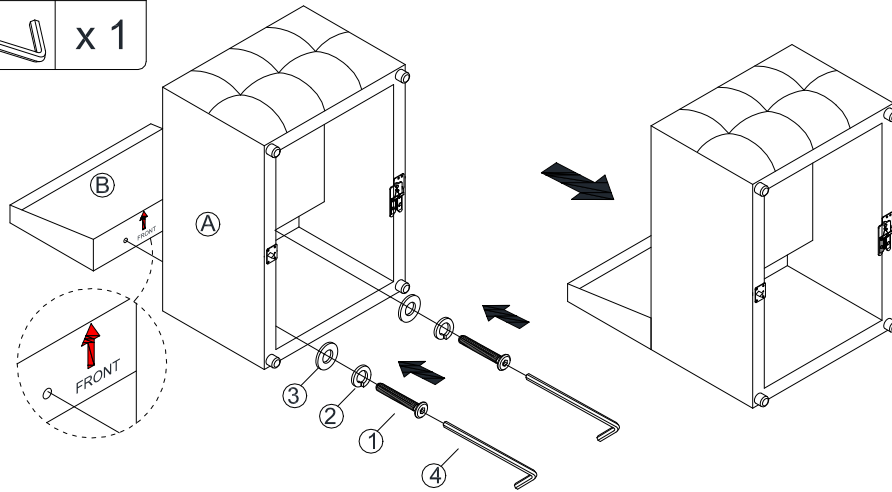

Z2LBSF0011-D PARTS LIST

<p>A x 1</p>  <p>Ottoman Frame</p>		
--	--	--

SPARE (FOR Z2LBSF0011-A&B&C)

<p>1 x 1</p>  <p>Blot M8*50mm</p>	<p>2 x 1</p>  <p>Spring Washer</p>	<p>3 x 1</p>  <p>Flat Washer</p>	
---	--	---	--

Be sure to check all packing material carefully for small parts, which may have come loose inside the carton during shipment.

ASSEMBLY INSTRUCTION

For **Z2LBSF0011-A**

STEP 1

STEP 2

1		x 2
2		x 2
3		x 2
4		x 1

STEP 3

STEP 5

1		x 2
2		x 2
3		x 2
4		x 1

STEP 6

ASSEMBLY INSTRUCTION

For **Z2LBSF0011-C**

STEP 7

STEP 8