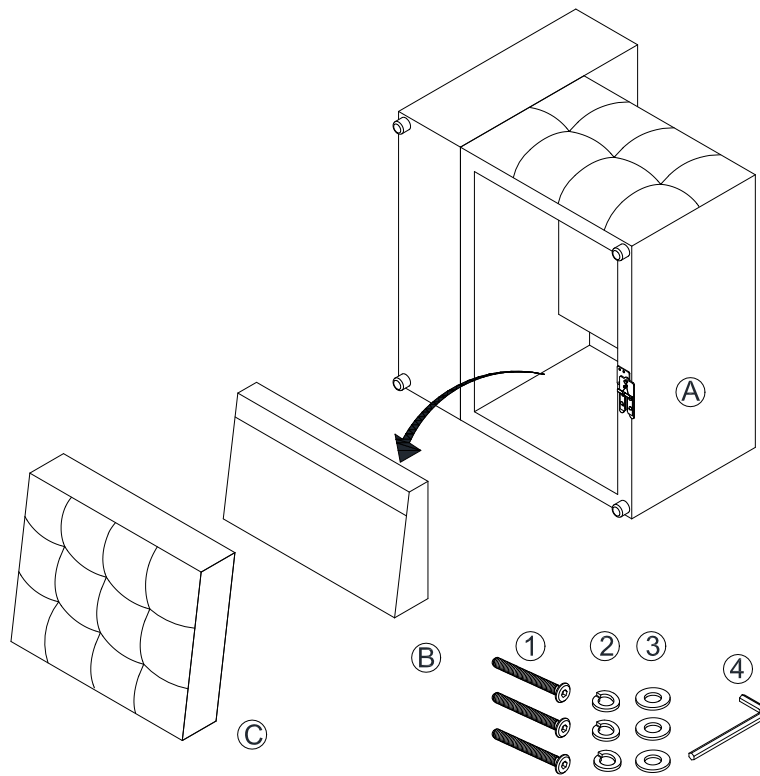

Z2LBSF0011-C PARTS LIST

<p>A x 1</p>  <p>Right Seat Frame</p>	<p>B x 1</p>  <p>Back</p>	<p>C x 1</p>  <p>Back Cushion</p>
---	---	---

HARDWARE LIST

<p>1 x 2</p>  <p>Blot M8*50mm</p>	<p>2 x 2</p>  <p>Spring Washer</p>	<p>3 x 2</p>  <p>Flat Washer</p>	<p>4 x 1</p>  <p>Allen Key</p>
---	--	---	--

Z2LBSF0011-D PARTS LIST

<p>A x 1</p>  <p>Ottoman Frame</p>		
--	--	--

SPARE (FOR Z2LBSF0011-A&B&C)

<p>1 x 1</p>  <p>Blot M8*50mm</p>	<p>2 x 1</p>  <p>Spring Washer</p>	<p>3 x 1</p>  <p>Flat Washer</p>	
---	--	---	--

Be sure to check all packing material carefully for small parts, which may have come loose inside the carton during shipment.

ASSEMBLY INSTRUCTION

For **Z2LBSF0011-A**

STEP 1

STEP 2

1		x 2
2		x 2
3		x 2
4		x 1