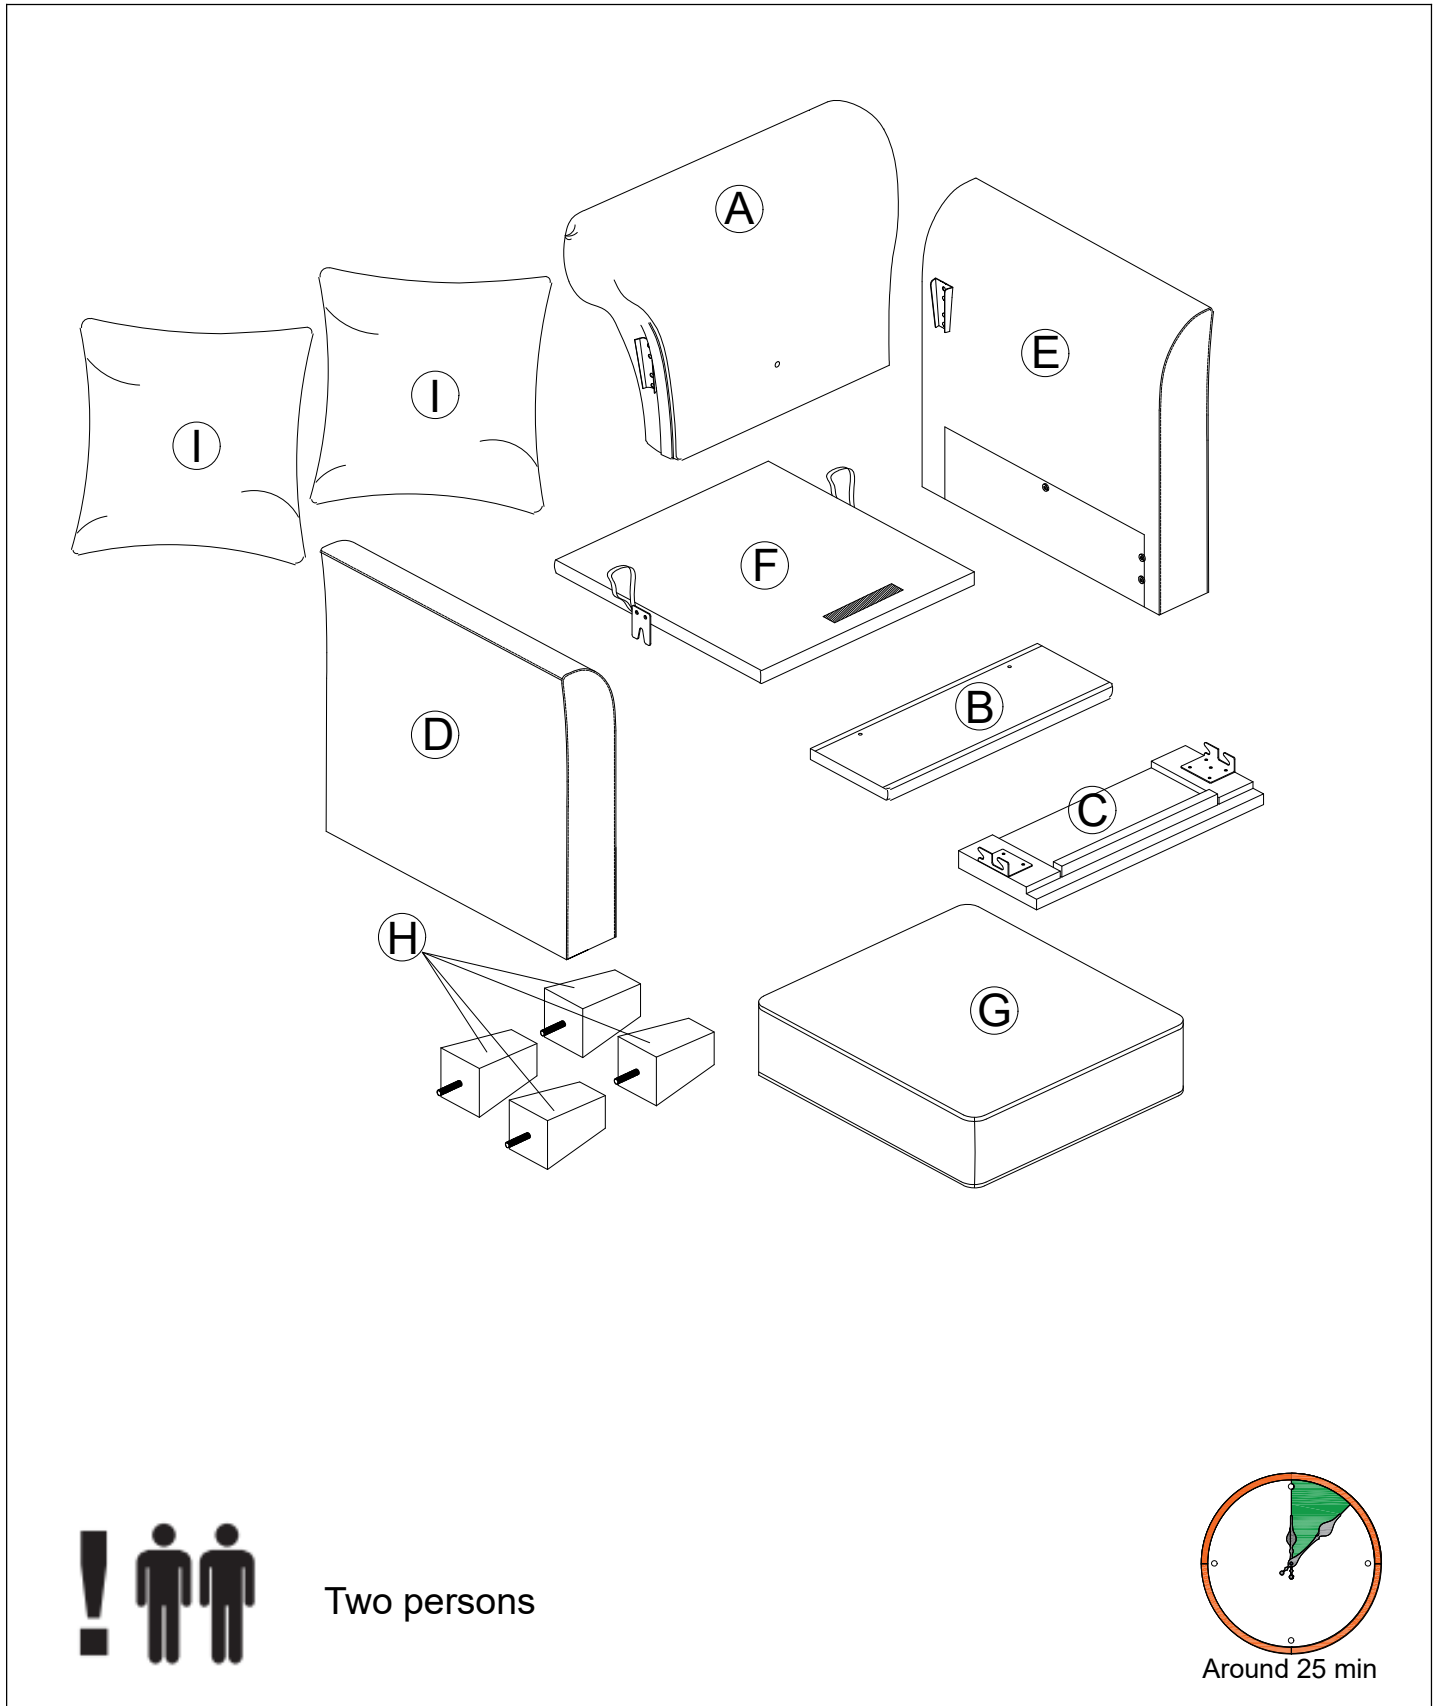

ITEM NO. Z6XWCH0059

Thank you for purchasing the Arm Chair. Please read the instructions and warnings carefully before use, to ensure safe and satisfactory operation of this product. At Hulala home we are committed to making great products possible. From our in-house Design Team, to our Buyers, we work together to bring great designs to life. Our expert Product Technologists work collaboratively with our buyers and suppliers to assure the legality, safety and quality of the product we sell. We are all committed to designing and developing products to the highest industry standards. We hope you are happy with your product and welcome any feedback or comments you may have.

Exploded Diagram

Be sure to check all packing material carefully for small parts, which may have come loose inside the carton during shipment.

PARTS LIST

<p>A x 1</p>  <p>Back</p>	<p>B x 1</p>  <p>Back of Lower</p>	<p>C x 1</p>  <p>Front Rail</p>	<p>D x 1</p>  <p>Left Armrest</p>
<p>E x 1</p>  <p>Right Armrest</p>	<p>F x 1</p>  <p>Spring Seat Frame</p>	<p>G x 2</p>  <p>Seat Cushion</p>	<p>H x 4</p>  <p>Leg</p> <p>I x 2</p>  <p>Pillow</p>