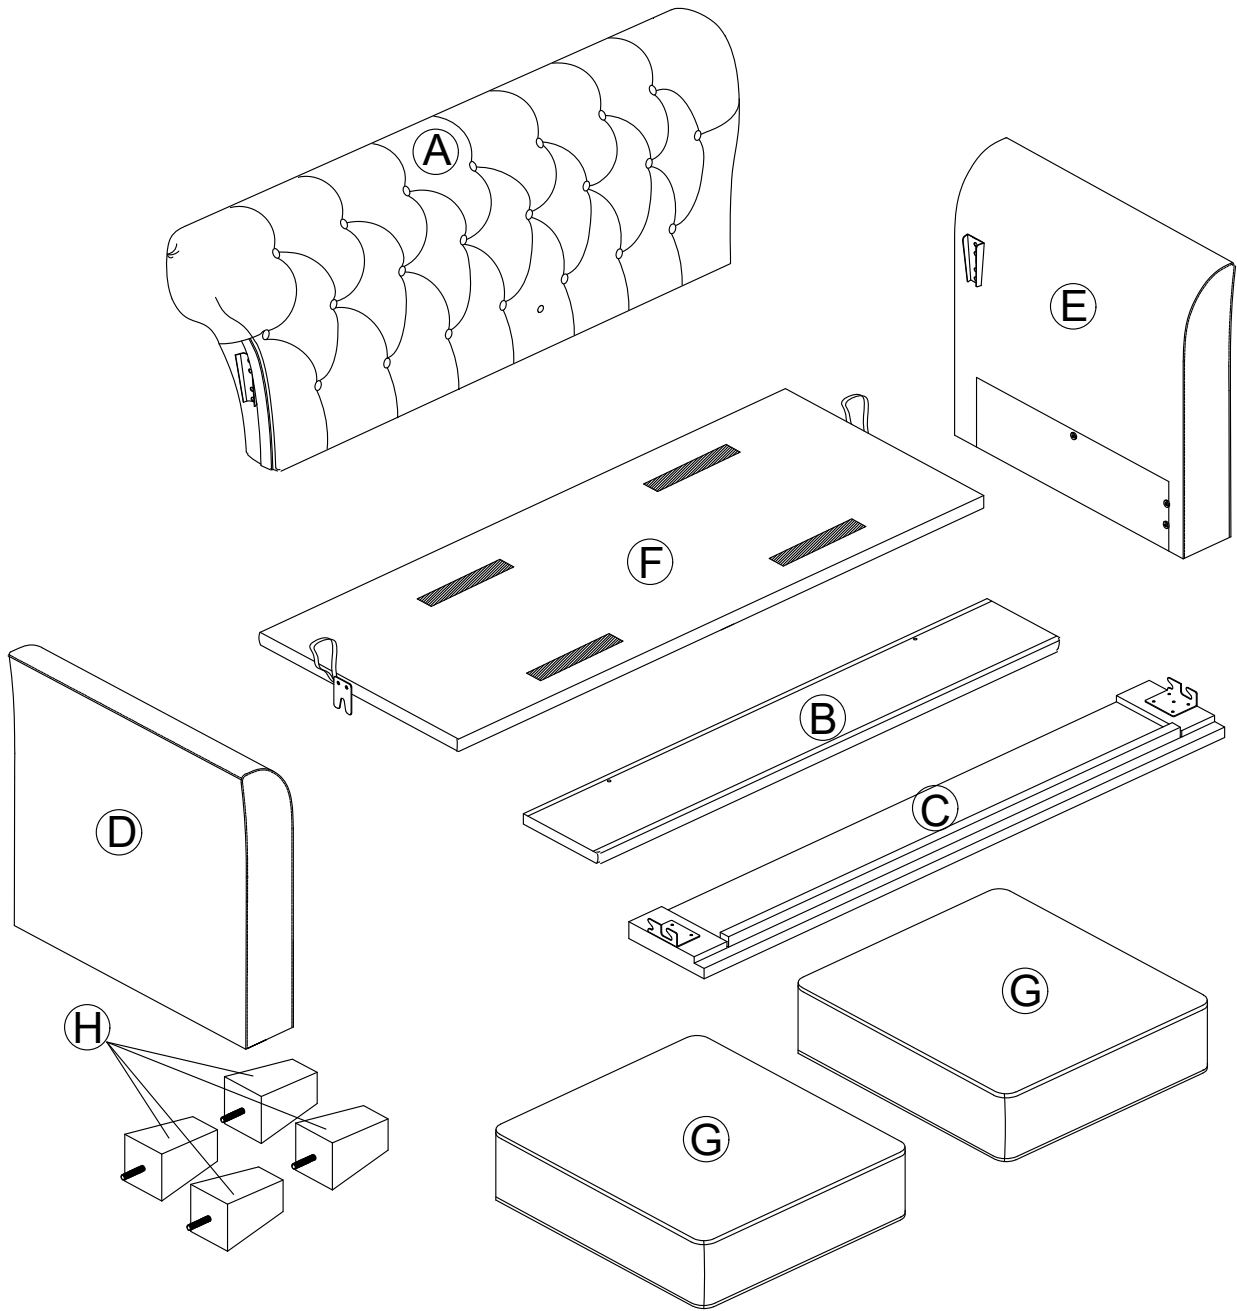

ITEM NO. Z6XWSF0033

Thank you for purchasing the Love seat. Please read the instructions and warnings carefully before use, to ensure safe and satisfactory operation of this product. At Hulala home we are committed to making great products possible. From our in-house Design Team, to our Buyers, we work together to bring great designs to life. Our expert Product Technologists work collaboratively with our buyers and suppliers to assure the legality, safety and quality of the product we sell. We are all committed to designing and developing products to the highest industry standards. We hope you are happy with your product and welcome any feedback or comments you may have.

Exploded Diagram

Two persons

Around 30 min

Be sure to check all packing material carefully for small parts, which may have come loose inside the carton during shipment.

PARTS LIST

| | | | |
|---|---|---|--|
| <p>A x 1</p>  <p>Back</p> | <p>B x 1</p>  <p>Back of Lower</p> | <p>C x 1</p>  <p>Front Rail</p> | <p>D x 1</p>  <p>Left Armrest</p> |
| <p>E x 1</p>  <p>Right Armrest</p> | <p>F x 1</p>  <p>Spring Seat Frame</p> | <p>G x 2</p>  <p>Seat Cushion</p> | <p>H x 4</p>  <p>Leg</p> |

HARDWARE LIST

| | | | |
|--|--|--|---|
| <p>1 x 2</p>  <p>Bolt M8*40mm</p> | <p>2 x 2</p>  <p>Bolt M6*25mm</p> | <p>3 x 2</p>  <p>Flat Washer</p> | <p>4 x 2</p>  <p>Spring Washer</p> |
| <p>5 x 4</p>  <p>Plastic Washer</p> | <p>6 x 1</p>  <p>Iron Plate</p> | <p>7 x 1</p>  <p>Allen Wrench 5#</p> | <p>8 x 1</p>  <p>Allen Wrench 4#</p> |