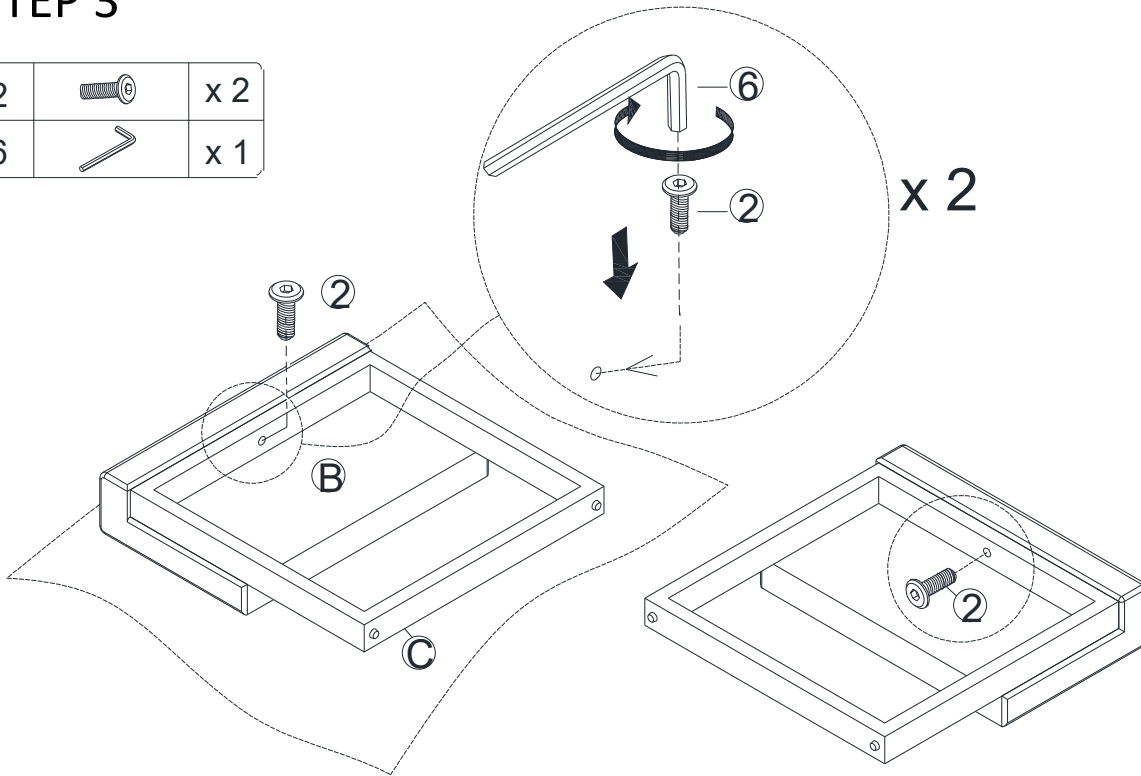

PARTS LIST

<p>A x 1</p>  <p>Seat Frame</p>	<p>B x 2</p>  <p>Armrest</p>	<p>C x 2</p>  <p>Metal Frame</p>
---	---	--

HARDWARE LIST

<p>1 x 12</p>  <p>Bolt M6*60mm</p>	<p>2 x 2</p>  <p>Bolt M6*35mm</p>	<p>3 x 12</p>  <p>Spring Washer</p>	<p>4 x 4</p>  <p>Flat Wash Ø 14mm</p>
<p>5 x 8</p>  <p>Flat Wash Ø 18mm</p>	<p>6 x 1</p>  <p>Allen Key</p>		

SPARE

<p>1 x 1</p>  <p>Bolt M6*60mm</p>	<p>2 x 1</p>  <p>Bolt M6*35mm</p>	<p>3 x 1</p>  <p>Spring Washer</p>	<p>4 x 1</p>  <p>Flat Washer Ø 14mm</p>
---	---	--	---

Be sure to check all packing material carefully for small parts, which may have come loose inside the carton during shipment.

ASSEMBLY INSTRUCTION

STEP 1

STEP 2

1		x 4
3		x 4
4		x 4
6		x 1

STEP 3

2		x 2
6		x 1

STEP 4

STEP 5