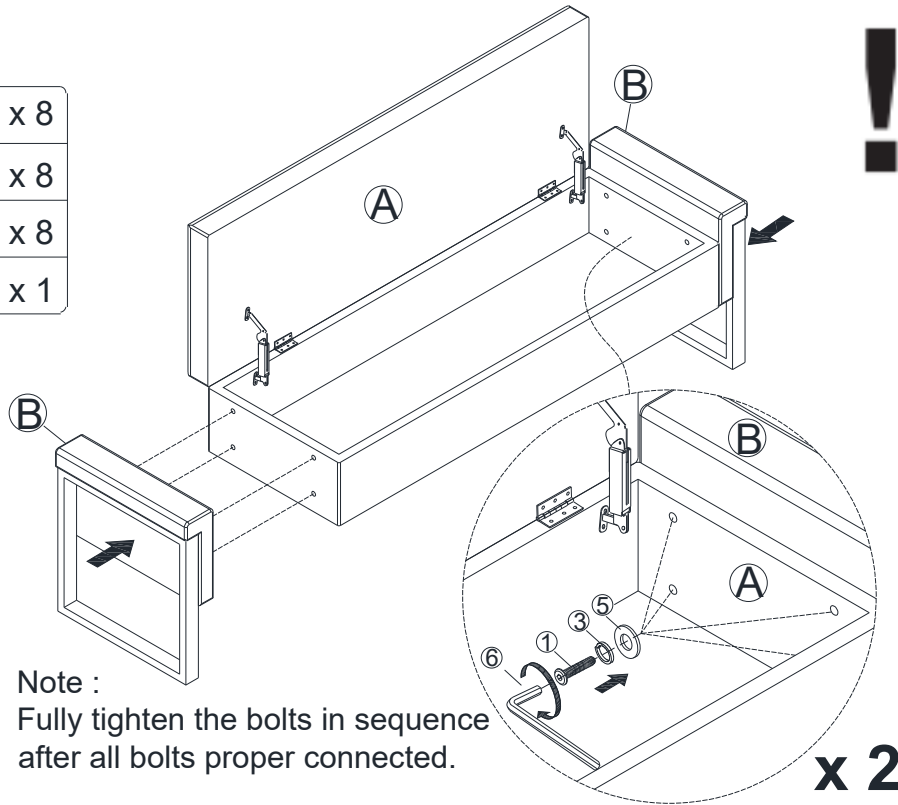

STEP 5

1		x 8
3		x 8
5		x 8
6		x 1