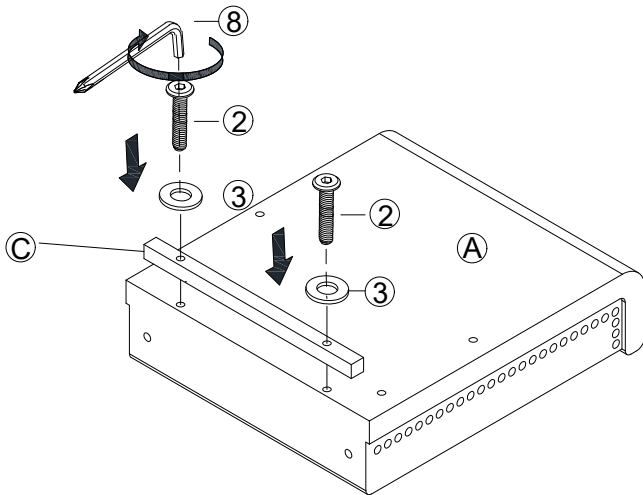

PARTS LIST

A  x 2 Armrest	B  x 4 Solid Wood Leg	C  x 2 Rail for Armrest	D  x 1 Front Panel
E  x 1 Back Panel	F  x 1 Seat Cushion	G  x 1 Bottom Panel	H  x 2 Pillow

HARDWARE LIST

1  x 16 Bolt M6*25mm	2  x 4 Bolt M6*40mm	3  x 4 Flat Washer	4  x 8 Bolt for Support M4*16mm
5  x 1 Left Support	6  x 1 Right Support	7  x 8 Connect Plate	8  x 1 Allen Key
9  x 4 Plastic Washer	10  x 4 Felt Mat		

SPARE

1  x 1 Bolt M6*25mm	2  x 1 Bolt M6*40mm	3  x 1 Flat Washer	4  x 1 Bolt for Support M4*16mm
---	---	--	---

Be sure to check all packing material carefully for small parts, which may have come loose inside the carton during shipment.

ASSEMBLY INSTRUCTION

STEP 1

2		x 4
3		x 4
8		x 1

STEP 2

1		x 4
7		x 4
8		x 1

STEP 3

1		x 4
7		x 4
8		x 1

STEP 4

1		x 4
8		x 1

STEP 5

1		x 4
8		x 1

STEP 6

9		x 4
---	---	-----

STEP 7

10  x 4

STEP 8