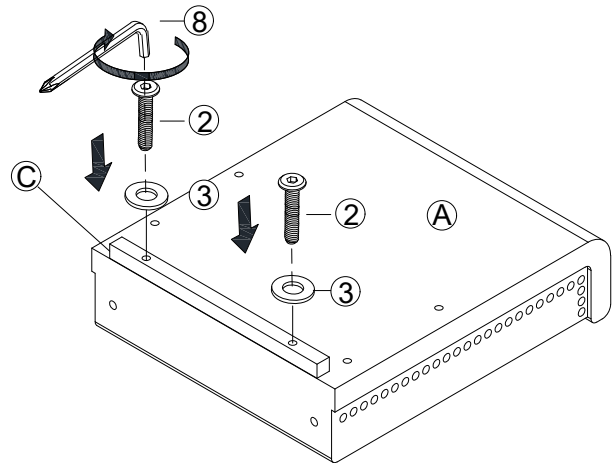

PARTS LIST

A  x 2 Armrest	B  x 4 Solid Wood Leg	C  x 2 Rail for Armrest	D  x 1 Front Panel
E  x 1 Back Panel	F  x 1 Seat Cushion	G  x 1 Bottom Panel	H  x 2 Pillow

HARDWARE LIST

1  x 16 Bolt M6*25mm	2  x 4 Bolt M6*40mm	3  x 4 Flat Washer	4  x 8 Bolt for Support M4*16mm
5  x 1 Left Support	6  x 1 Right Support	7  x 8 Connect Plate	8  x 1 Allen Key
9  x 4 Plastic Washer	10  x 4 Felt Mat		

SPARE

1  x 1 Bolt M6*25mm	2  x 1 Bolt M6*40mm	3  x 1 Flat Washer	4  x 1 Bolt for Support M4*16mm
---	---	--	---

Be sure to check all packing material carefully for small parts, which may have come loose inside the carton during shipment.

ASSEMBLY INSTRUCTION

STEP 1

2		x 4
3		x 4
8		x 1

STEP 2

1		x 4
7		x 4
8		x 1

STEP 3

1		x 4
7		x 4
8		x 1

STEP 4

1		x 4
8		x 1

STEP 5

1		x 4
8		x 1

STEP 6

9		x 4
---	---	-----

STEP 7

10  x 4

STEP 8