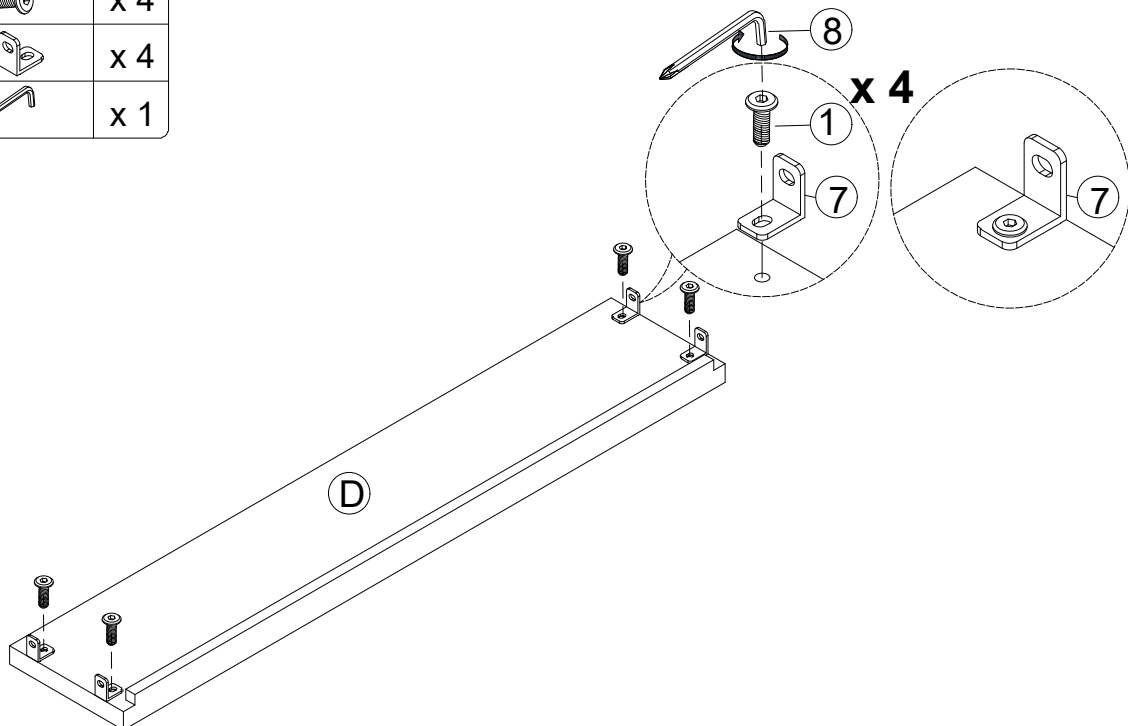

PARTS LIST

A  x 2 Armrest	B  x 4 Solid Wood Leg	C  x 2 Rail for Armrest	D  x 1 Front Panel
E  x 1 Back Panel	F  x 1 Seat Cushion	G  x 1 Bottom Panel	H  x 2 Pillow

HARDWARE LIST

1  x 16 Bolt M6*25mm	2  x 4 Bolt M6*40mm	3  x 4 Flat Washer	4  x 8 Bolt for Support M4*16mm
5  x 1 Left Support	6  x 1 Right Support	7  x 8 Connect Plate	8  x 1 Allen Key
9  x 4 Plastic Washer	10  x 4 Felt Mat		

SPARE

1  x 1 Bolt M6*25mm	2  x 1 Bolt M6*40mm	3  x 1 Flat Washer	4  x 1 Bolt for Support M4*16mm
---	---	--	---

Be sure to check all packing material carefully for small parts, which may have come loose inside the carton during shipment.

ASSEMBLY INSTRUCTION

STEP 1

2		x 4
3		x 4
8		x 1

STEP 2

1		x 4
7		x 4
8		x 1

STEP 3

1		x 4
7		x 4
8		x 1

STEP 4

1		x 4
8		x 1

STEP 5

1		x 4
8		x 1

STEP 6

9		x 4
---	---	-----

STEP 7

10  x 4

STEP 8