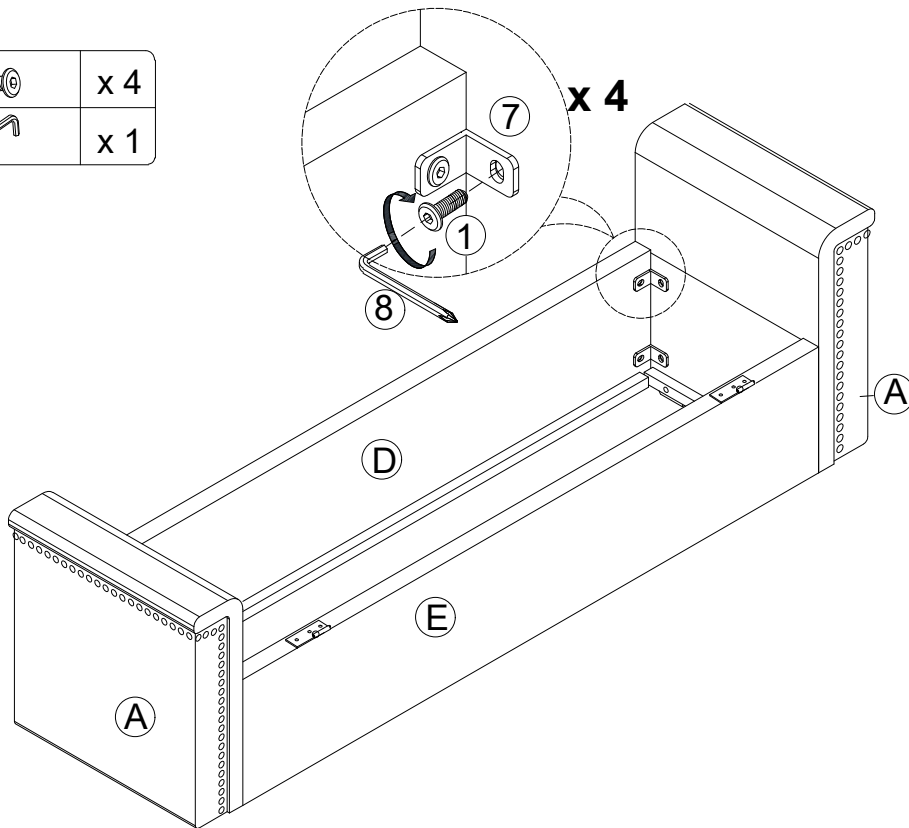

PARTS LIST

A  x 2 Armrest	B  x 4 Solid Wood Leg	C  x 2 Rail for Armrest	D  x 1 Front Panel
E  x 1 Back Panel	F  x 1 Seat Cushion	G  x 1 Bottom Panel	H  x 2 Pillow

HARDWARE LIST

1  x 16 Bolt M6*25mm	2  x 4 Bolt M6*40mm	3  x 4 Flat Washer	4  x 8 Bolt for Support M4*16mm
5  x 1 Left Support	6  x 1 Right Support	7  x 8 Connect Plate	8  x 1 Allen Key
9  x 4 Plastic Washer	10  x 4 Felt Mat		

SPARE

1  x 1 Bolt M6*25mm	2  x 1 Bolt M6*40mm	3  x 1 Flat Washer	4  x 1 Bolt for Support M4*16mm
---	---	--	---

Be sure to check all packing material carefully for small parts, which may have come loose inside the carton during shipment.

ASSEMBLY INSTRUCTION

STEP 1

2		x 4
3		x 4
8		x 1

STEP 2

1		x 4
7		x 4
8		x 1

STEP 3

1		x 4
7		x 4
8		x 1

STEP 4

1		x 4
8		x 1

STEP 5

1		x 4
8		x 1

STEP 6

9		x 4
---	---	-----

STEP 7

10  x 4

STEP 8