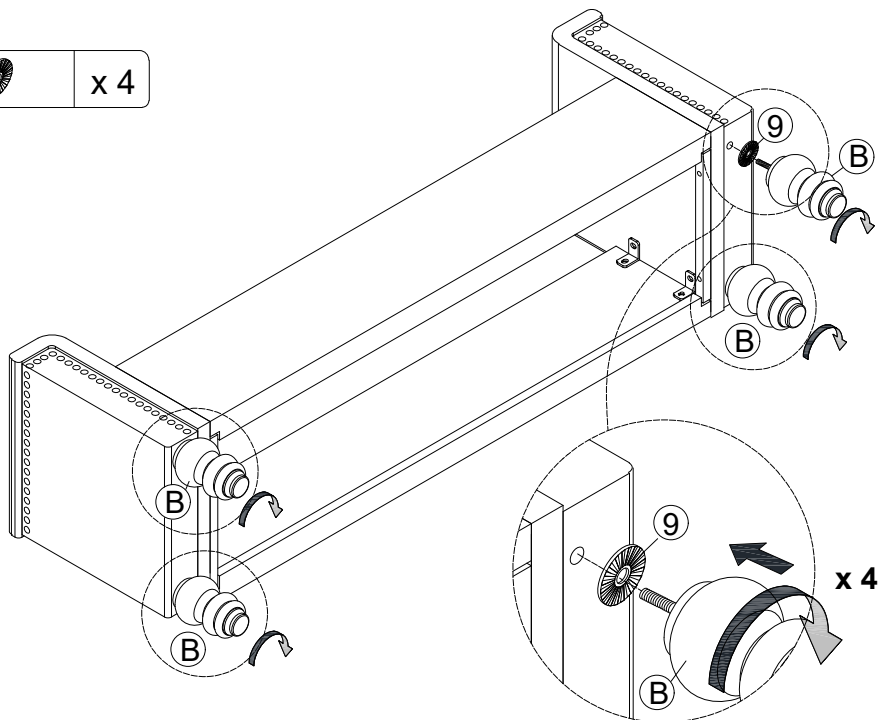

PARTS LIST

A  x 2 Armrest	B  x 4 Solid Wood Leg	C  x 2 Rail for Armrest	D  x 1 Front Panel
E  x 1 Back Panel	F  x 1 Seat Cushion	G  x 1 Bottom Panel	H  x 2 Pillow

HARDWARE LIST

1  x 16 Bolt M6*25mm	2  x 4 Bolt M6*40mm	3  x 4 Flat Washer	4  x 8 Bolt for Support M4*16mm
5  x 1 Left Support	6  x 1 Right Support	7  x 8 Connect Plate	8  x 1 Allen Key
9  x 4 Plastic Washer	10  x 4 Felt Mat		

SPARE

1  x 1 Bolt M6*25mm	2  x 1 Bolt M6*40mm	3  x 1 Flat Washer	4  x 1 Bolt for Support M4*16mm
---	---	--	---

Be sure to check all packing material carefully for small parts, which may have come loose inside the carton during shipment.

ASSEMBLY INSTRUCTION

STEP 1

2		x 4
3		x 4
8		x 1

STEP 2

1		x 4
7		x 4
8		x 1

STEP 3

1		x 4
7		x 4
8		x 1

STEP 4

1		x 4
8		x 1

STEP 5

1		x 4
8		x 1

STEP 6

9		x 4
---	---	-----

STEP 7

10  x 4

STEP 8