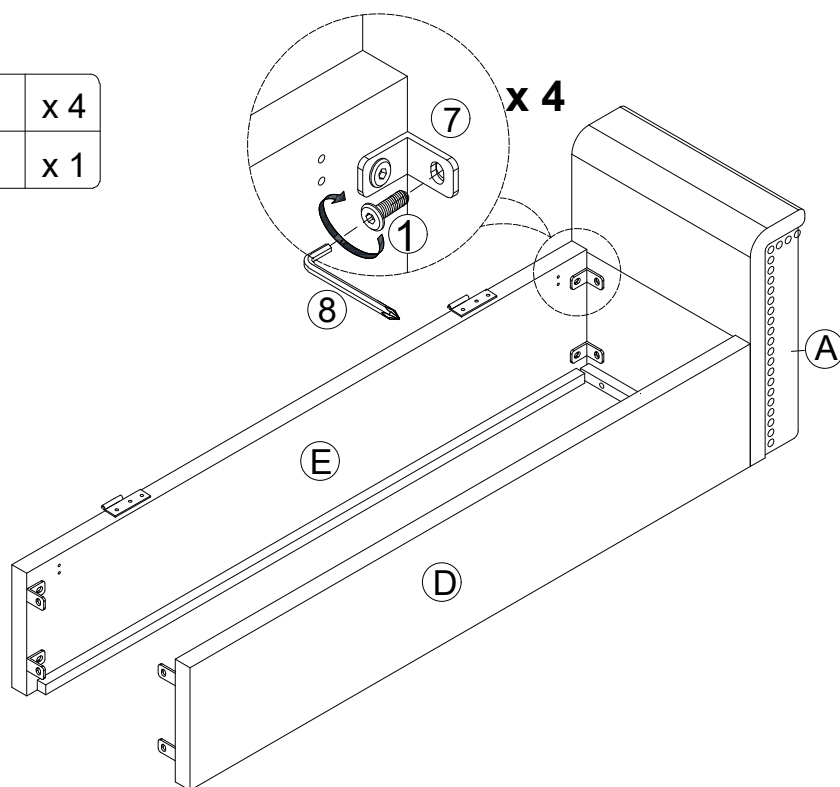

PARTS LIST

A  x 2 Armrest	B  x 4 Solid Wood Leg	C  x 2 Rail for Armrest	D  x 1 Front Panel
E  x 1 Back Panel	F  x 1 Seat Cushion	G  x 1 Bottom Panel	H  x 2 Pillow

HARDWARE LIST

1  x 16 Bolt M6*25mm	2  x 4 Bolt M6*40mm	3  x 4 Flat Washer	4  x 8 Bolt for Support M4*16mm
5  x 1 Left Support	6  x 1 Right Support	7  x 8 Connect Plate	8  x 1 Allen Key
9  x 4 Plastic Washer	10  x 4 Felt Mat		

SPARE

1  x 1 Bolt M6*25mm	2  x 1 Bolt M6*40mm	3  x 1 Flat Washer	4  x 1 Bolt for Support M4*16mm
---	---	--	---

Be sure to check all packing material carefully for small parts, which may have come loose inside the carton during shipment.

ASSEMBLY INSTRUCTION

STEP 1

2		x 4
3		x 4
8		x 1

STEP 2

1		x 4
7		x 4
8		x 1

STEP 3

1		x 4
7		x 4
8		x 1

STEP 4

1		x 4
8		x 1

STEP 5

1		x 4
8		x 1

STEP 6

9		x 4
---	---	-----

STEP 7

10  x 4

STEP 8