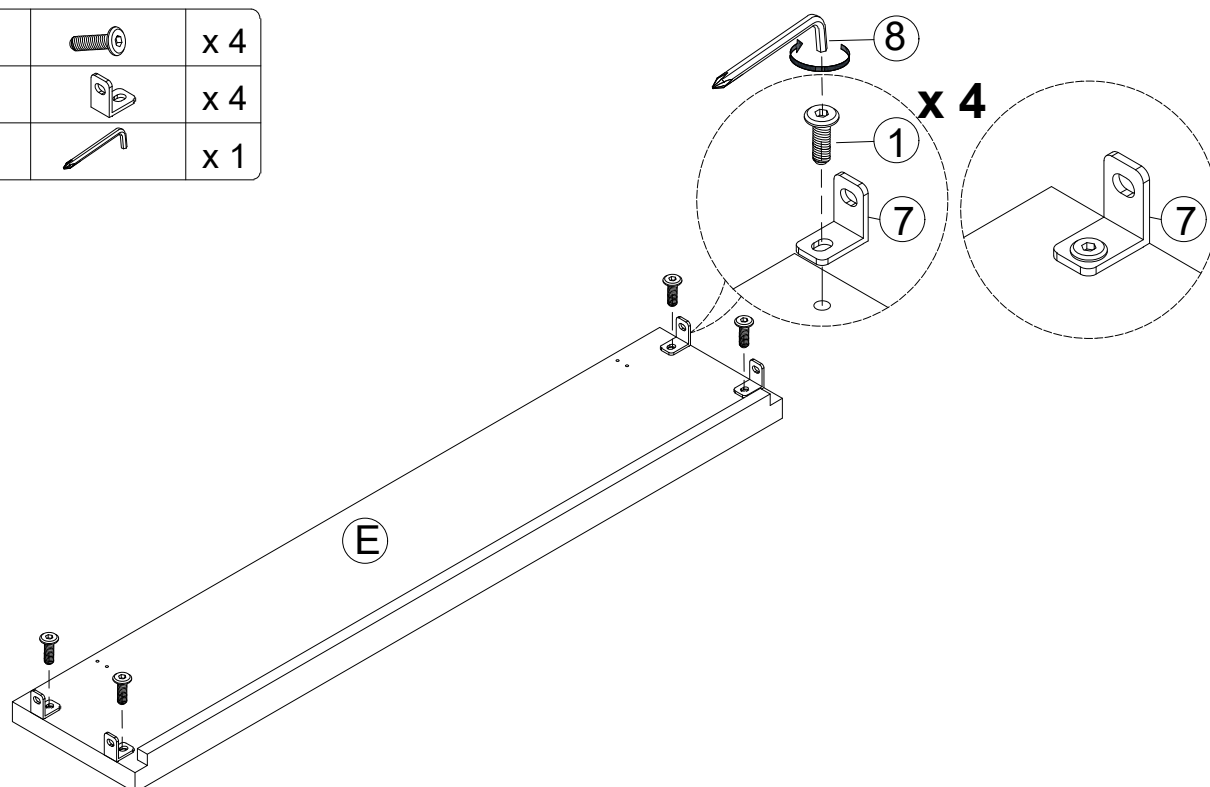

PARTS LIST

A  x 2 Armrest	B  x 4 Solid Wood Leg	C  x 2 Rail for Armrest	D  x 1 Front Panel
E  x 1 Back Panel	F  x 1 Seat Cushion	G  x 1 Bottom Panel	H  x 2 Pillow

HARDWARE LIST

1  x 16 Bolt M6*25mm	2  x 4 Bolt M6*40mm	3  x 4 Flat Washer	4  x 8 Bolt for Support M4*16mm
5  x 1 Left Support	6  x 1 Right Support	7  x 8 Connect Plate	8  x 1 Allen Key
9  x 4 Plastic Washer	10  x 4 Felt Mat		

SPARE

1  x 1 Bolt M6*25mm	2  x 1 Bolt M6*40mm	3  x 1 Flat Washer	4  x 1 Bolt for Support M4*16mm
---	---	--	---

Be sure to check all packing material carefully for small parts, which may have come loose inside the carton during shipment.

ASSEMBLY INSTRUCTION

STEP 1

2		x 4
3		x 4
8		x 1

STEP 2

1		x 4
7		x 4
8		x 1

STEP 3

1		x 4
7		x 4
8		x 1

STEP 4

1		x 4
8		x 1

STEP 5

1		x 4
8		x 1

STEP 6

9		x 4
---	---	-----

STEP 7

10  x 4

STEP 8