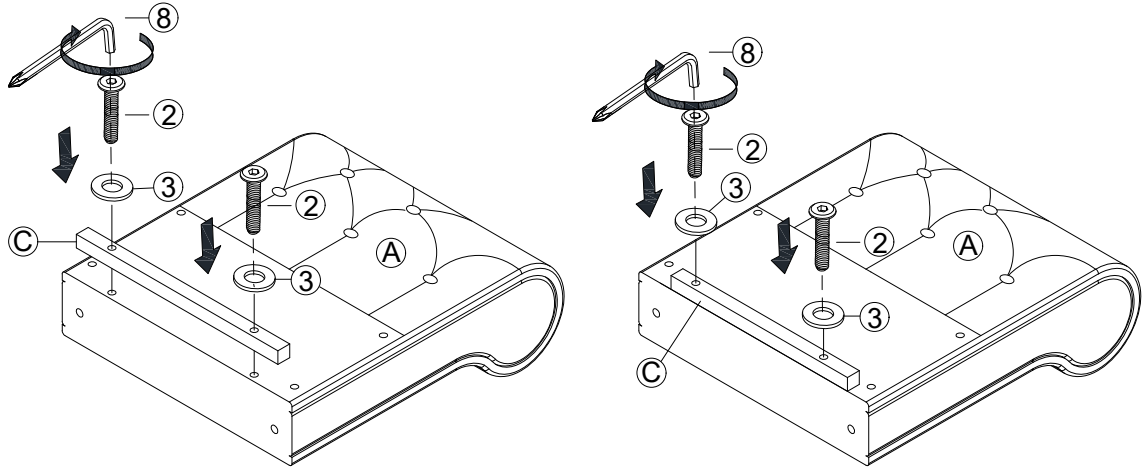

## HARDWARE LIST

<p>1 x 16</p>  <p>Bolt M6*25mm</p>	<p>2 x 4</p>  <p>Bolt M6*40mm</p>	<p>3 x 4</p>  <p>Flat Washer</p>	<p>4 x 8</p>  <p>Bolt for Support M4*16mm</p>
<p>5 x 1</p>  <p>Left Support</p>	<p>6 x 1</p>  <p>Right Support</p>	<p>7 x 8</p>  <p>Connect Plate</p>	<p>8 x 1</p>  <p>Allen Key</p>
<p>9 x 4</p>  <p>Plastic Washer</p>	<p>10 x 4</p>  <p>Felt Mat</p>		

## SPARE

<p>1 x 1</p>  <p>Bolt M6*25mm</p>	<p>2 x 1</p>  <p>Bolt M6*40mm</p>	<p>3 x 1</p>  <p>Flat Washer</p>	<p>4 x 1</p>  <p>Bolt for Support M4*16mm</p>
--	--	---	--

Be sure to check all packing material carefully for small parts, which may have come loose inside the carton during shipment.

## STEP 1

2		x 4
3		x 4
8		x 1