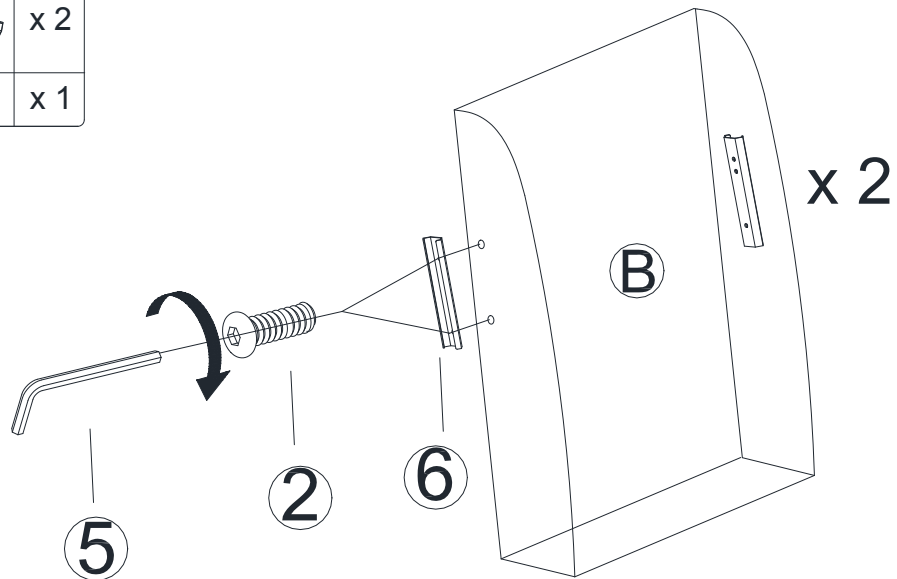

SPARE

<p>① X1</p>  <p>Blot 1/4*50MM</p>	<p>② X1</p>  <p>Blot 1/4*20MM</p>	<p>③ X1</p>  <p>Spring Washer</p>	<p>④ X1</p>  <p>M6*18mm Flat Washer</p>		
--	--	--	---	--	--

Be sure to check all packing material carefully for small parts, which may have come loose inside the carton during shipment.

STEP 1

1		x 4
4		x 4
3		x 4
5		x 1

Be sure the wood leg with seat frame is aligned tightly, and the blot (1) goes through the correct hole in the seat frame.

STEP 2

1		x 4
4		x 4
3		x 4
5		x 1

Be sure the wood leg with seat frame is aligned tightly, and the blot (1) goes through the correct hole in the seat frame.

STEP 3

STEP 4

2		x 4
6		x 2
5		x 1

Be sure the bolt (2) goes through the correct hole in the metal brackets (6).

STEP 5

Be sure to have adult partner help to hold both armrests while aligning metal brackets on backrest/armrests.