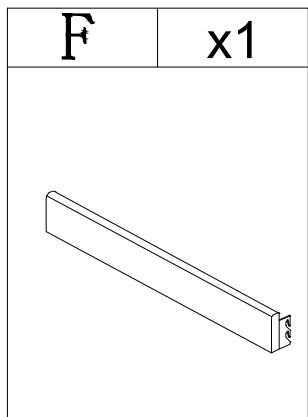

EXPLOSIVE VIEW

2 PERSONEN

PARTS LIST

PARTS LIST

Q	x2
	

R	x2
	

S	x2
	

HARDWARE LIST

#1	x12	#2	x8	#3	x12	#4	x12	#5	x40	#6	x40
											
Ø5/16"*20mm		Ø5/16"*25mm		Ø5/16"*50mm		Ø1/4"*45mm		Ø5/16*1mm		Ø5/16* 16*1.5mm	

#7	x12	#8	x12	#9	x12	#10	x26	#11	x2	#12	x6
											
Ø1/4"*1mm		Ø1/4"*Ø16*1.5mm		#8*20mm		#8*32mm		5/16"		98*40*H21mm*2mm	