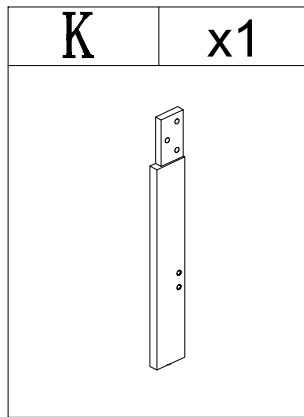

EXPLOSIVE VIEW

2 PERSONEN

PARTS LIST

PARTS LIST

Q	x2
	

R	x2
	

S	x2
	

HARDWARE LIST

#1	x12	#2	x8	#3	x12	#4	x12	#5	x40	#6	x40
											
Ø5/16"*20mm		Ø5/16"*25mm		Ø5/16"*50mm		Ø1/4"*45mm		Ø5/16*1mm		Ø5/16* 16*1.5mm	

#7	x12	#8	x12	#9	x12	#10	x26	#11	x2	#12	x6
											
Ø1/4"*1mm		Ø1/4"*Ø16*1.5mm		#8*20mm		#8*32mm		5/16"		98*40*H21mm*2mm	