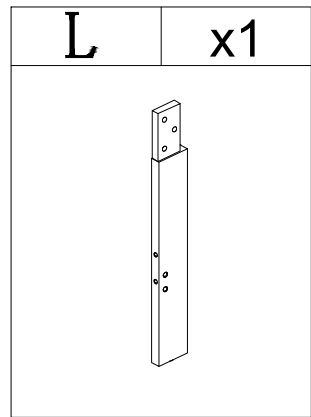

EXPLOSIVE VIEW

2 PERSONEN

PARTS LIST

PARTS LIST

Q	x2
	

R	x2
	

S	x2
	

HARDWARE LIST

#1	x12	#2	x8	#3	x12	#4	x12	#5	x40	#6	x40
											
Ø5/16"*20mm		Ø5/16"*25mm		Ø5/16"*50mm		Ø1/4"*45mm		Ø5/16*1mm		Ø5/16* 16*1.5mm	

#7	x12	#8	x12	#9	x12	#10	x26	#11	x2	#12	x6
											
Ø1/4"*1mm		Ø1/4"*Ø16*1.5mm		#8*20mm		#8*32mm		5/16"		98*40*H21mm*2mm	