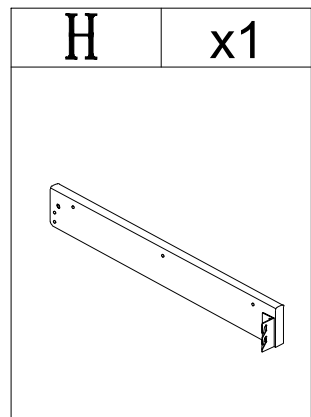

EXPLOSIVE VIEW

2 PERSONEN

PARTS LIST

PARTS LIST

Q	x2
	

R	x2
	

S	x2
	

HARDWARE LIST

#1	x12	#2	x8	#3	x12	#4	x12	#5	x40	#6	x40
											
Ø5/16"*20mm		Ø5/16"*25mm		Ø5/16"*50mm		Ø1/4"*45mm		Ø5/16*1mm		Ø5/16* 16*1.5mm	

#7	x12	#8	x12	#9	x12	#10	x26	#11	x2	#12	x6
											
Ø1/4"*1mm		Ø1/4"*Ø16*1.5mm		#8*20mm		#8*32mm		5/16"		98*40*H21mm*2mm	