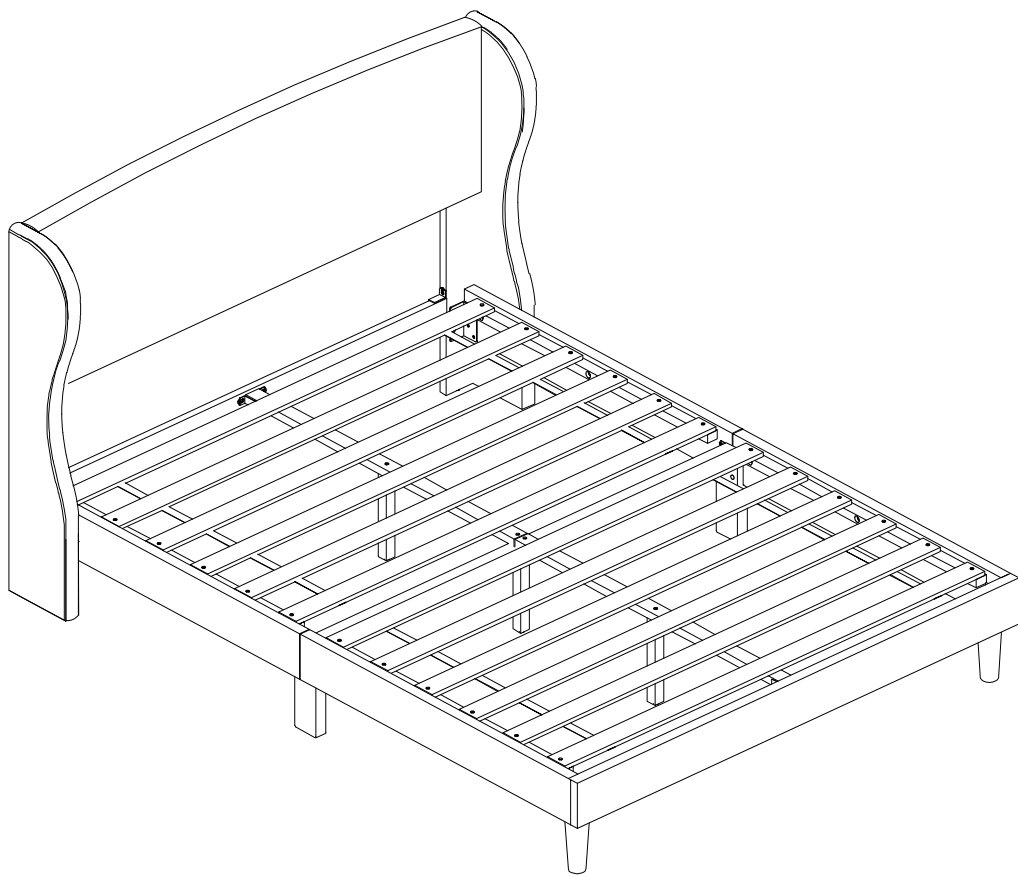

HULALA

HOME

ITEM NO. BDCY0855-QB

NOTE:

This brochure contains IMPORTANT safety info. Please read and keep for future reference.