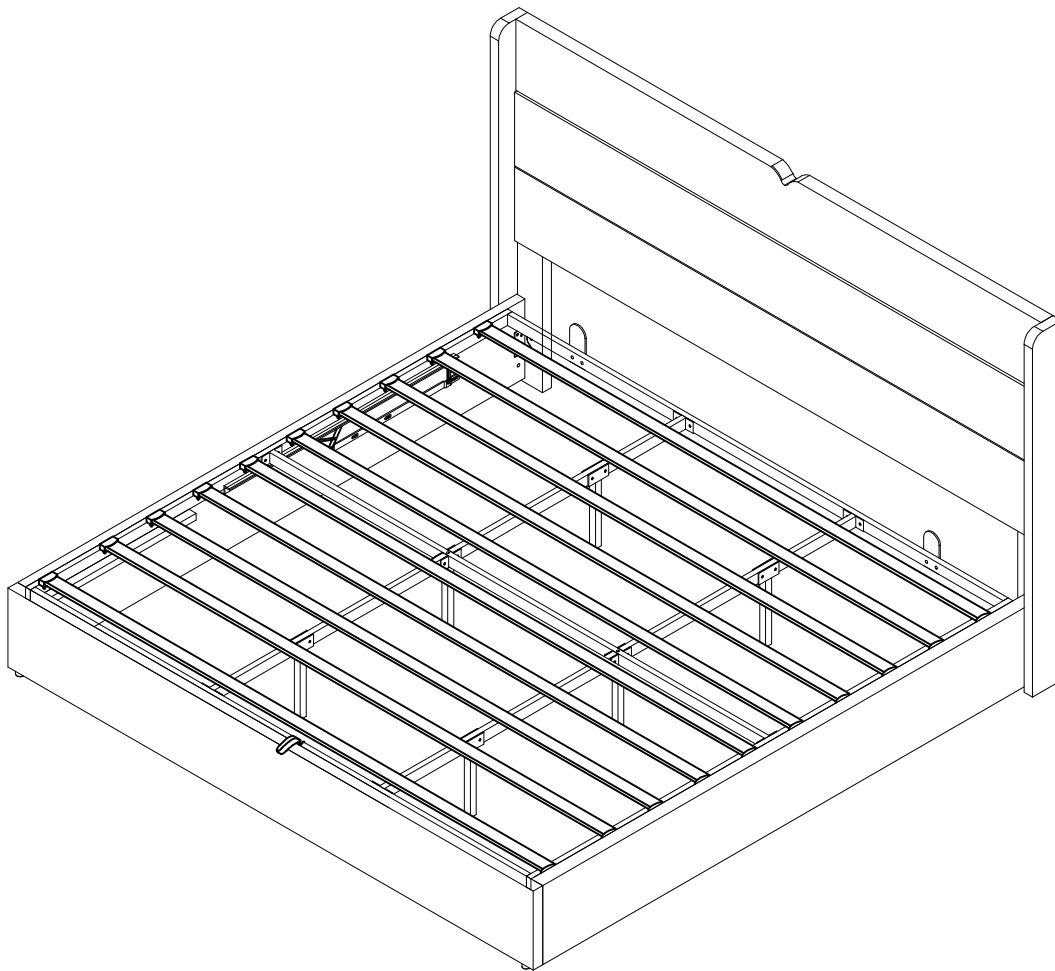

HULALA

H O M E

ITEM NO.BDSV1157-KB

NOTE:

This brochure contains IMPORTANT safety info. Please read and keep for future reference.