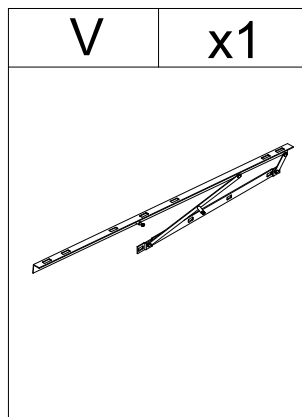

EXPLOSIVE VIEW

PARTS LIST

A	x1	B	x1	C	x1	D	x1
							
E	x1	F	x2	G	x1	H	x1
							
I	x1	J	x10	K	x1	L	x1
							
M	x1	N	x1	O	x4	P	x1
							

PARTS LIST

HARDWARE LIST

#1	x24	#2	x34	#3	x18	#4	x6	#5	x64	#6	x64
											
Ø5/16"*25mm		Ø5/16"*38mm		Ø1/4"*25mm		Ø5/16"*60mm		Ø5/16"*Ø13mm		Ø5/16"*Ø19*2mm	
#7	x18	#8	x18	#9	x4						
											
Ø1/4"*Ø19*2mm		Ø1/4"*Ø13mm		#8*20mm							

TOOL LIST

#10	x1	#11	x1
			
M4*50*30mm		5/16"	

HARDWARE SPARE LIST

#1	x2	#2	x2	#3	x1	#4	x1	#5	x5	#6	x5
											
Ø5/16"*25mm		Ø5/16"*38mm		Ø1/4"*25mm		Ø5/16"*60mm		Ø5/16"*Ø13mm		Ø5/16"*Ø19*2mm	
#7	x1	#8	x1								
											
Ø1/4"*Ø19*2mm		Ø1/4"*Ø13mm									