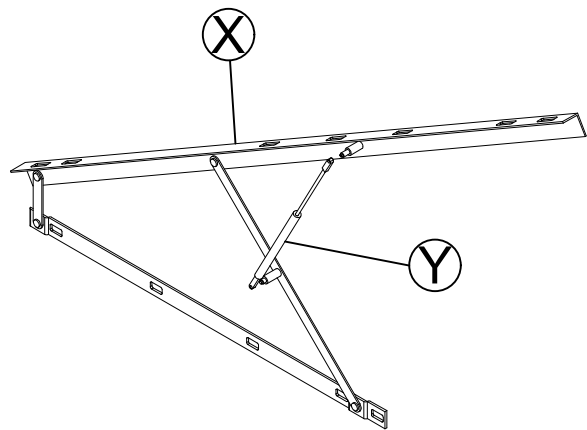

EXPLOSIVE VIEW

PARTS LIST

A	x1	B	x1	C	x1	D	x1
							
E	x1	F	x2	G	x1	H	x1
							
I	x1	J	x10	K	x1	L	x1
							
M	x1	N	x1	O	x4	P	x1
							

PARTS LIST

HARDWARE LIST

#1	x24	#2	x34	#3	x18	#4	x6	#5	x64	#6	x64
											
Ø5/16"*25mm		Ø5/16"*38mm		Ø1/4"*25mm		Ø5/16"*60mm		Ø5/16"*Ø13mm		Ø5/16"*Ø19*2mm	
#7	x18	#8	x18	#9	x4						
											
Ø1/4"*Ø19*2mm		Ø1/4"*Ø13mm		#8*20mm							