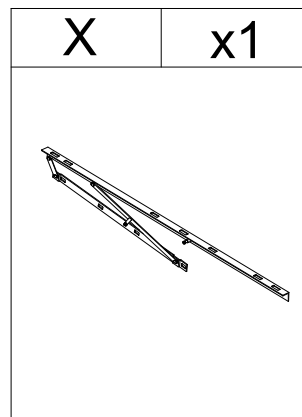

EXPLOSIVE VIEW

PARTS LIST

A	x1	B	x1	C	x1	D	x1
							
E	x1	F	x2	G	x1	H	x1
							
I	x1	J	x10	K	x1	L	x1
							
M	x1	N	x1	O	x4	P	x1
							

PARTS LIST

HARDWARE LIST

#1	x24	#2	x34	#3	x18	#4	x6	#5	x64	#6	x64
											
Ø5/16"*25mm		Ø5/16"*38mm		Ø1/4"*25mm		Ø5/16"*60mm		Ø5/16"*Ø13mm		Ø5/16"*Ø19*2mm	
#7	x18	#8	x18	#9	x4						
											
Ø1/4"*Ø19*2mm		Ø1/4"*Ø13mm		#8*20mm							

TOOL LIST

#10	x1	#11	x1
			
M4*50*30mm		5/16"	

HARDWARE SPARE LIST

#1	x2	#2	x2	#3	x1	#4	x1	#5	x5	#6	x5
											
Ø5/16"*25mm		Ø5/16"*38mm		Ø1/4"*25mm		Ø5/16"*60mm		Ø5/16"*Ø13mm		Ø5/16"*Ø19*2mm	
#7	x1	#8	x1								
											
Ø1/4"*Ø19*2mm		Ø1/4"*Ø13mm									