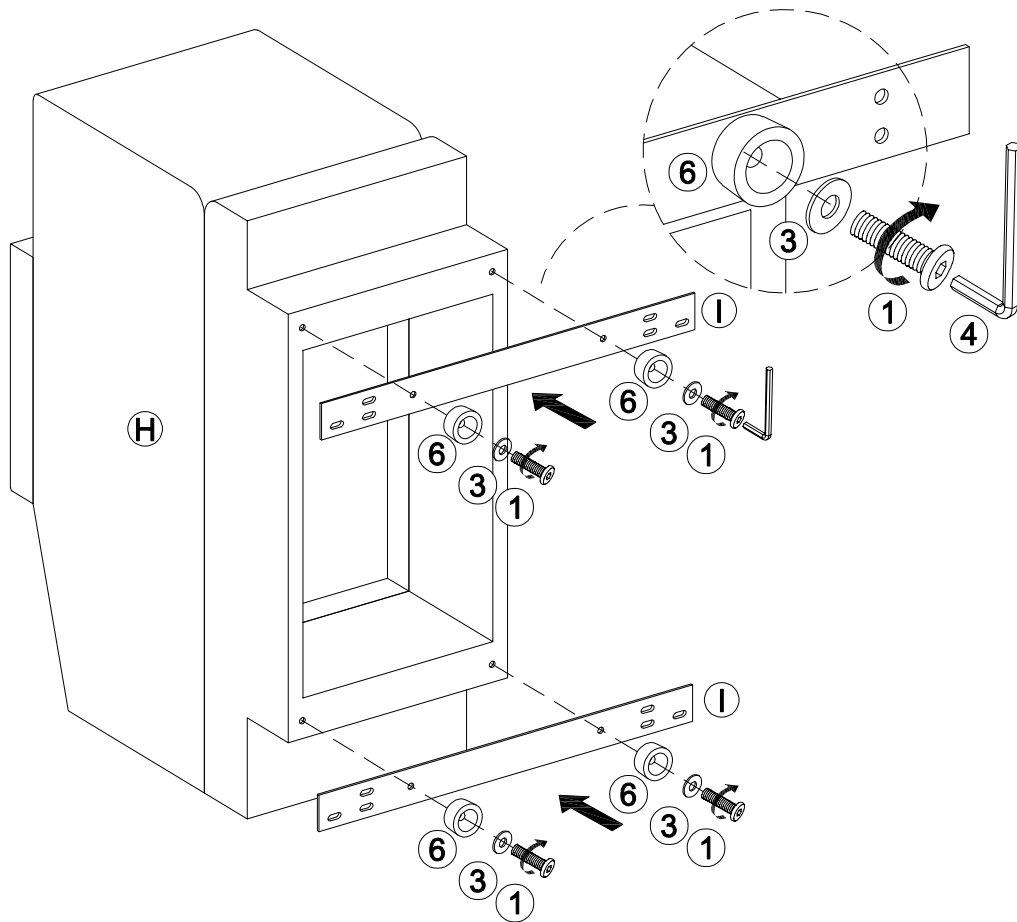

PARTS LIST (Box D)

<p>F X 1</p>  <p>Right armrest</p>	<p>G X 1</p>  <p>Tea table backrest</p>	<p>H X 1</p>  <p>Tea table base</p>	<p>i X 2</p>  <p>Connecting iron</p>
--	---	--	--

Note: Please confirm the receipt of 1 Box A ,1 Box B,1 Box C and 1 Box D,then begin the assembly,thanks.

HARDWARE LIST (Box D)

<p>1  x 12</p> <p>Bolt M6*25mm</p>	<p>2  x 8</p> <p>Washer nut</p>	<p>3  x 4</p> <p>Flat Washer</p>
<p>4  x 1</p> <p>Allen Wrench</p>	<p>5  x 1</p> <p>Wrench</p>	<p>6  x 4</p> <p>Plastic feet</p>
<p>7  x 2</p> <p>Bolt M8*95mm</p>	<p>8  x 1</p> <p>Power Adapter</p>	<p>9  x 1</p> <p>Power branch</p>

SPARE LIST

<p>1  x 1</p> <p>Bolt M6*25mm</p>	<p>2  x 1</p> <p>Washer nut</p>	
--	--	--

Be sure to check all packing material carefully for small parts, which may have come loose inside the carton during shipment.

ASSEMBLY INSTRUCTION

STEP 1

1		x 4
3		x 4
6		x 4
4		x 1

STEP 2

STEP 3

1		x 8
2		x 8
4		x 1
5		x 1

STEP 4

STEP 5